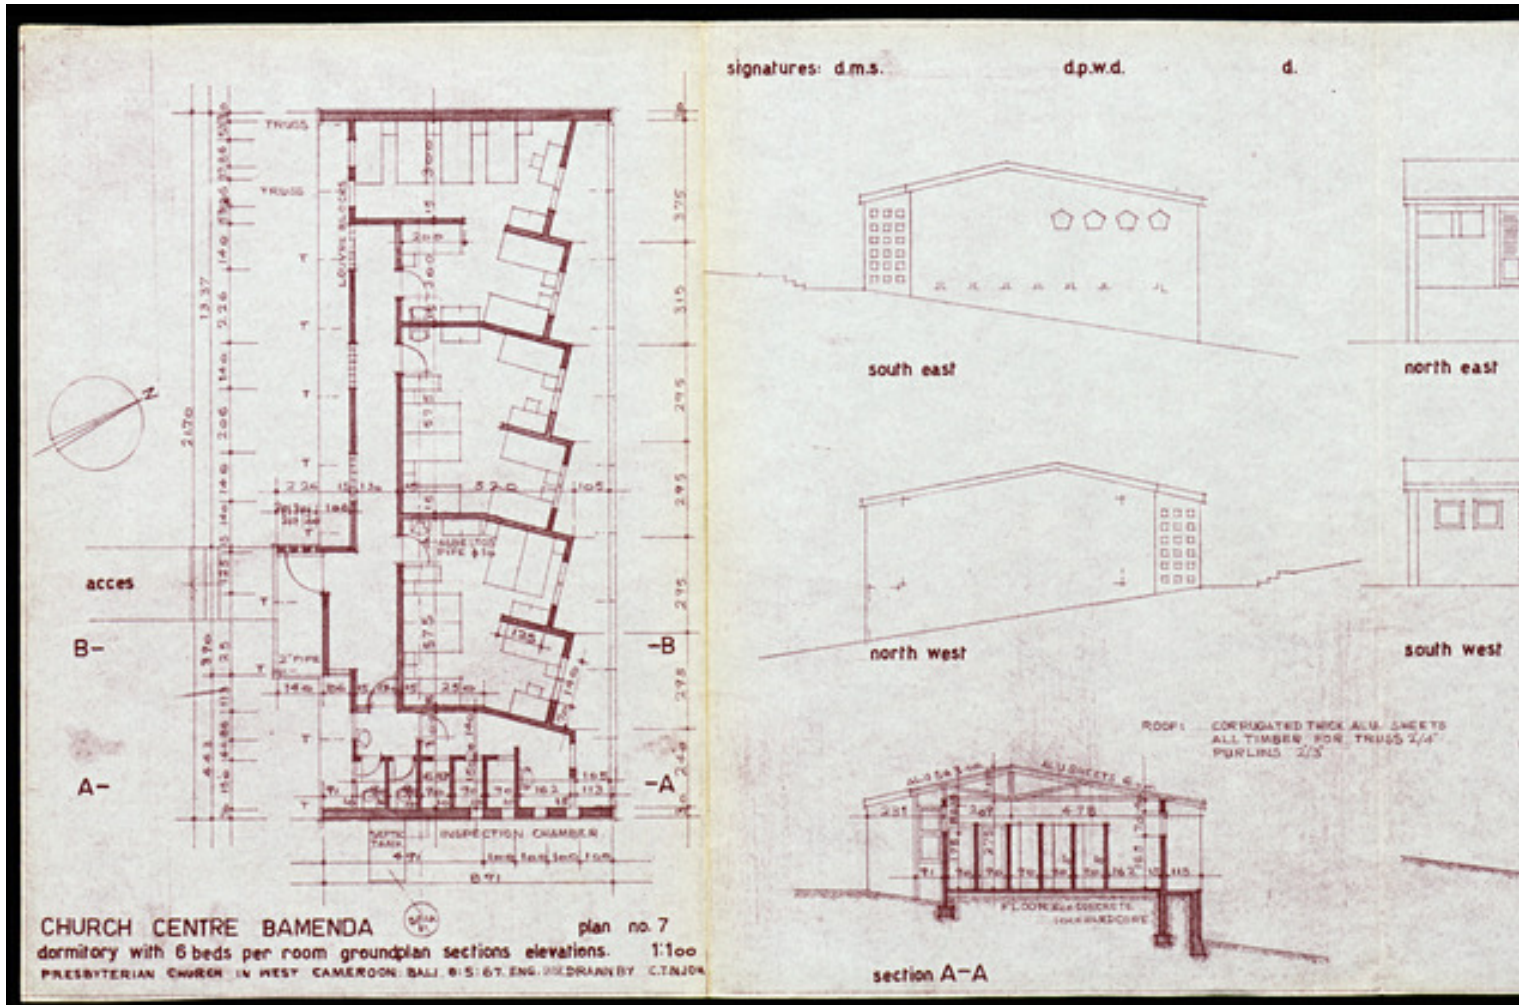

Basel Mission Archives

"Church Centre Bamenda, dormitory with 6 beds per room, groundplan, sections, elevations. Plan no. 7."

- Title:** "Church Centre Bamenda, dormitory with 6 beds per room, sections, elevations. Plan no. 7."
- Ref. number:** WZUM-31.186
- Date:** Proper date: 1967
- Subject:** [Geography]: Africa {continent}: Cameroon {modern state}: North West Province {province}: Mezam {division}: Bamenda {place}
[Geography]: Africa {continent}: West Africa: Cameroon
[Archives catalogue]: Maps and plans: WZUM: WZUM-31
- Type:** Map
- Format:** [Format]: 31cm x 70cm
[Condition]: -
[Material]: Papier
[Scale unit]: ohne Angabe