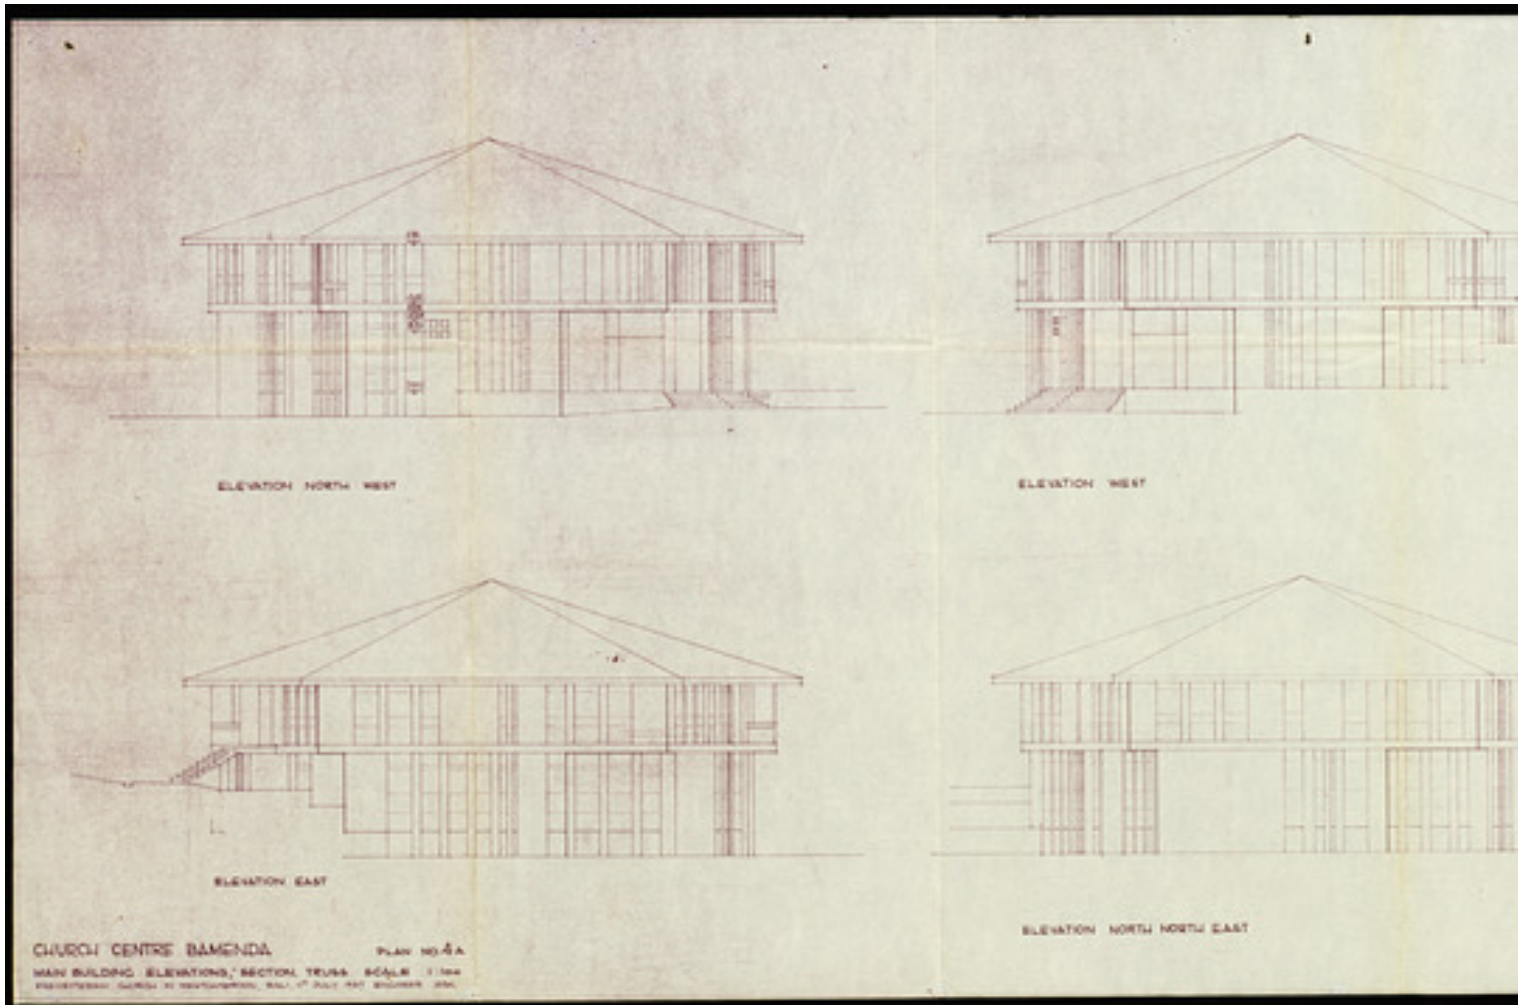

Basel Mission Archives

"Church Centre Bamenda, Main Building Elevations, plan no. 4a"

Title: "Church Centre Bamenda, Main Building Elevations, plan no. 4a"

Ref. number: WZUM-31.184

Date: Proper date: 1967

Subject: [Geography]: Africa {continent}: Cameroon {modern state}: North West Province {province}: Mezam {division}: Bamenda {place}
[Geography]: Africa {continent}: West Africa: Cameroon
[Archives catalogue]: Maps and plans: WZUM: WZUM-31