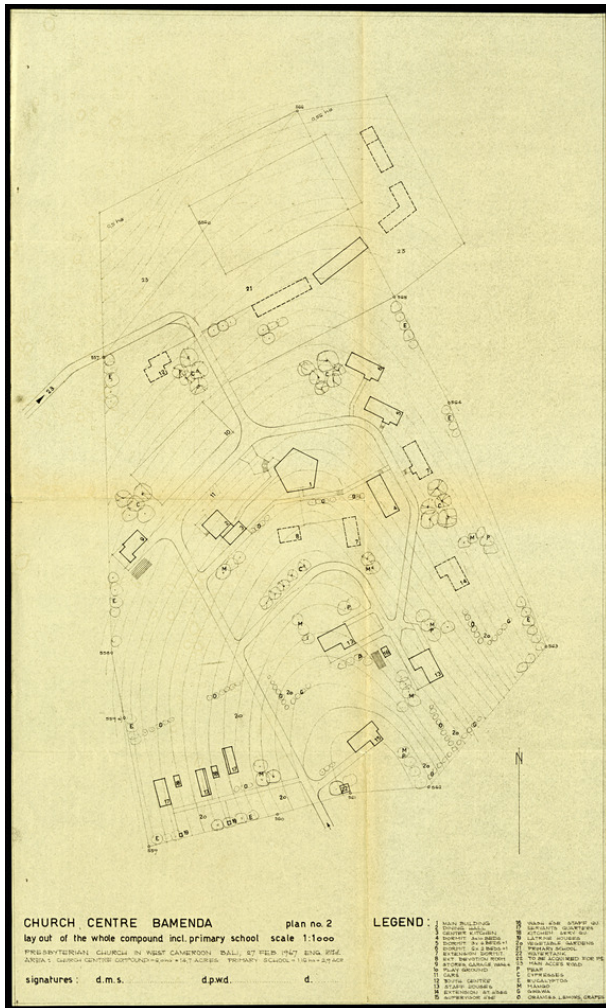

# Basel Mission Archives

"Church Centre Bamenda, lay out of the whole compound incl. Primary school, plan no. 2"

**Title:** "Church Centre Bamenda, lay out of the whole compound incl. Primary school, plan no. 2"

**Ref. number:** WZUM-31.183

**Date:** Proper date: 1967

**Subject:** [Geography]: Africa {continent}: Cameroon {modern state}: North West Province {province}: Mezam {division}: Bamenda {place}  
[Geography]: Africa {continent}: West Africa: Cameroon  
[Archives catalogue]: Maps and plans: WZUM: WZUM-31

**Type:** Map

**Format:** [Format]: 35cm x 59cm  
[Condition]: -  
[Material]: Papier  
[Scale unit]: ohne Angabe

**Relation:** 100205311