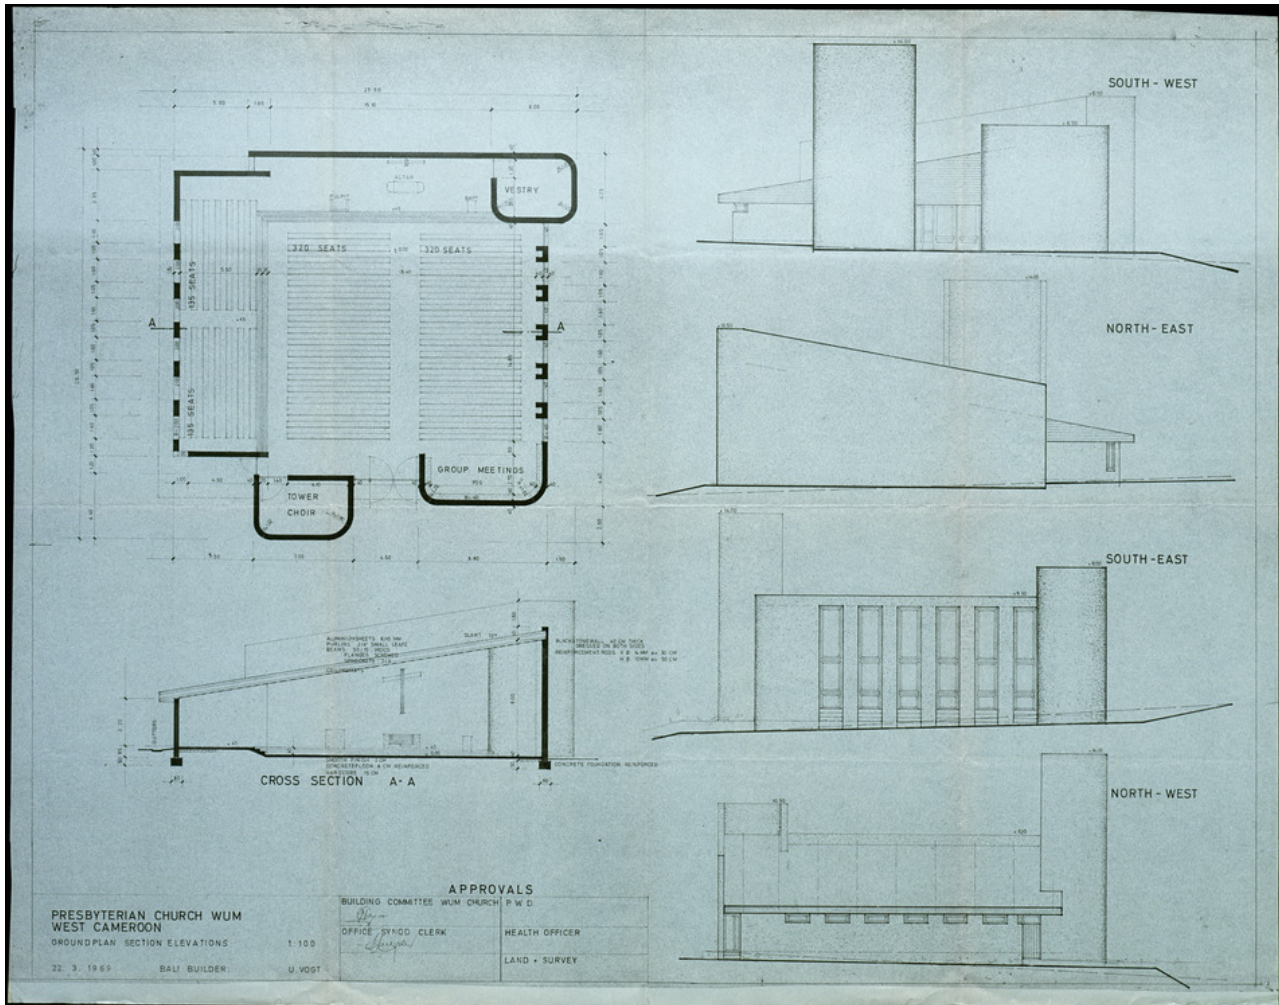

Basel Mission Archives

"Presbyterian Church Wum, West Cameroon, Groundplan, Sections, Elevations"

Title: "Presbyterian Church Wum, West Cameroon, Groundplan, Sections, Elevations"

Ref. number: WZUM-31.177

Date: Proper date: 1969

Subject: [Geography]: Africa {continent}: West Africa: Cameroon
[Geography]: Wum
[Archives catalogue]: Maps and plans: WZUM: WZUM-31

Type: Map

Format: [Format]: 68cm x 87cm
[Condition]: -
[Material]: Papier
[Scale unit]: ohne Angabe