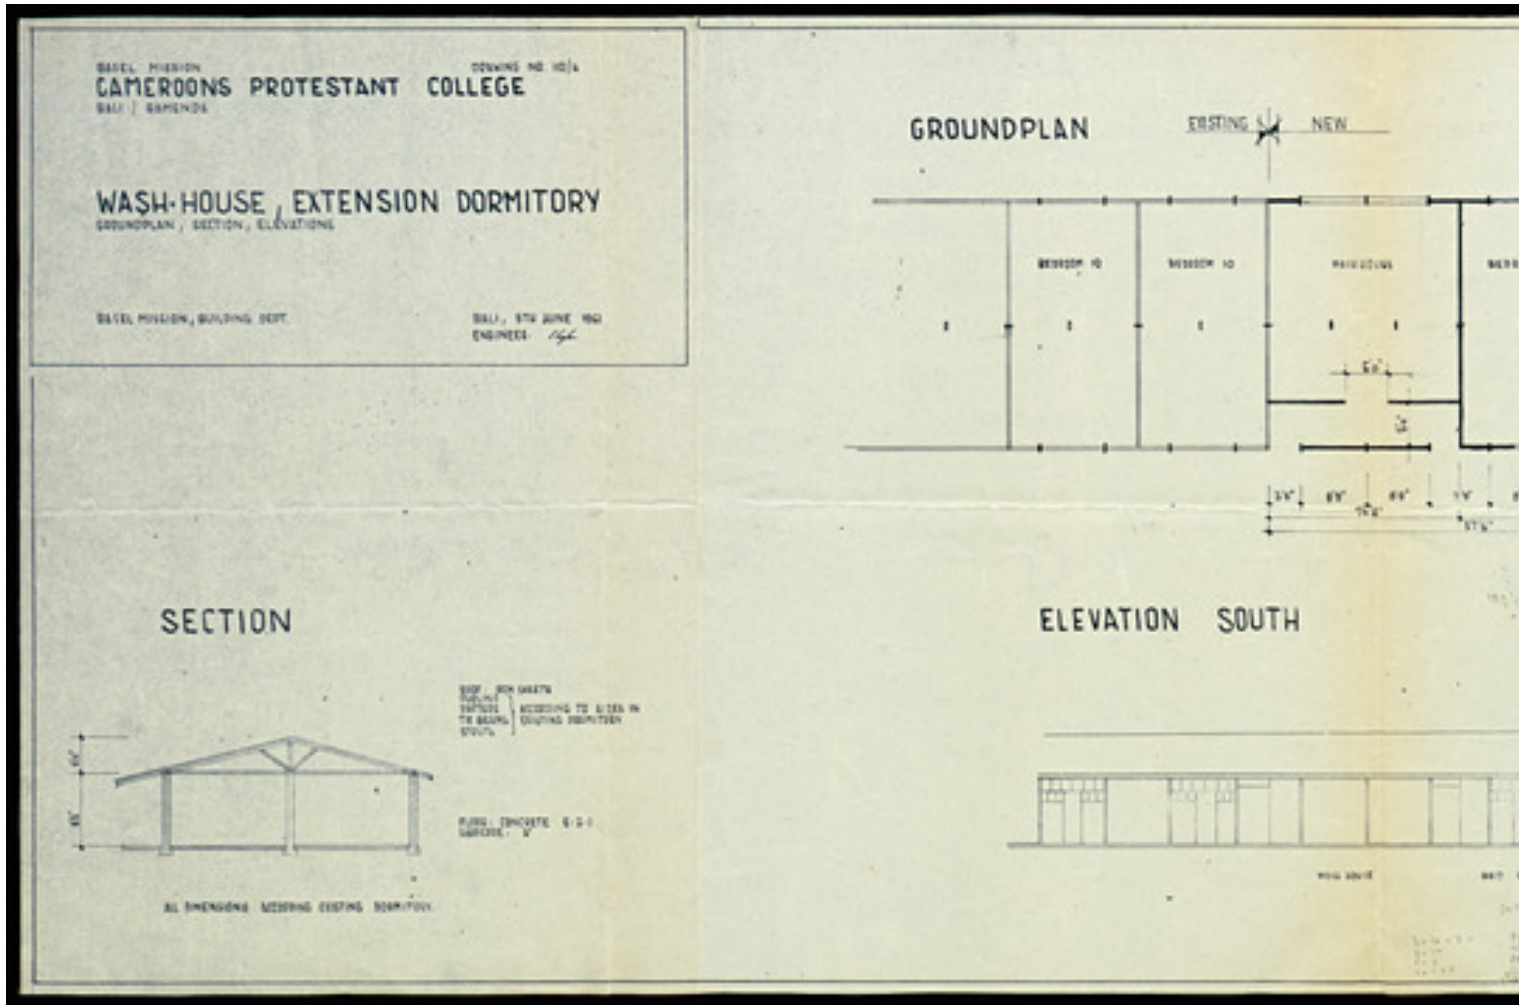

## "Cameroons Protestant College: Wash-House, Extension Dormitory"

**Title:** "Cameroons Protestant College: Wash-House, Extension Dormitory"

**Ref. number:** WZUM-31.158

**Date:** Proper date: 1961

**Subject:** [Geography]: Africa {continent}: Cameroon {modern state}: North West Province {province}: Mezam {division}: Bali {region}: Bali {place}  
[Geography]: Africa {continent}: Cameroon {modern state}: North West Province {province}: Mezam {division}: Bamenda {place}  
[Geography]: Africa {continent}: West Africa: Cameroon  
[Archives catalogue]: Maps and plans: WZUM: WZUM-31

**Type:** Map

**Format:** [Format]: 30cm x 81cm  
[Condition]: -  
[Material]: Papier  
[Scale unit]: ohne Angabe