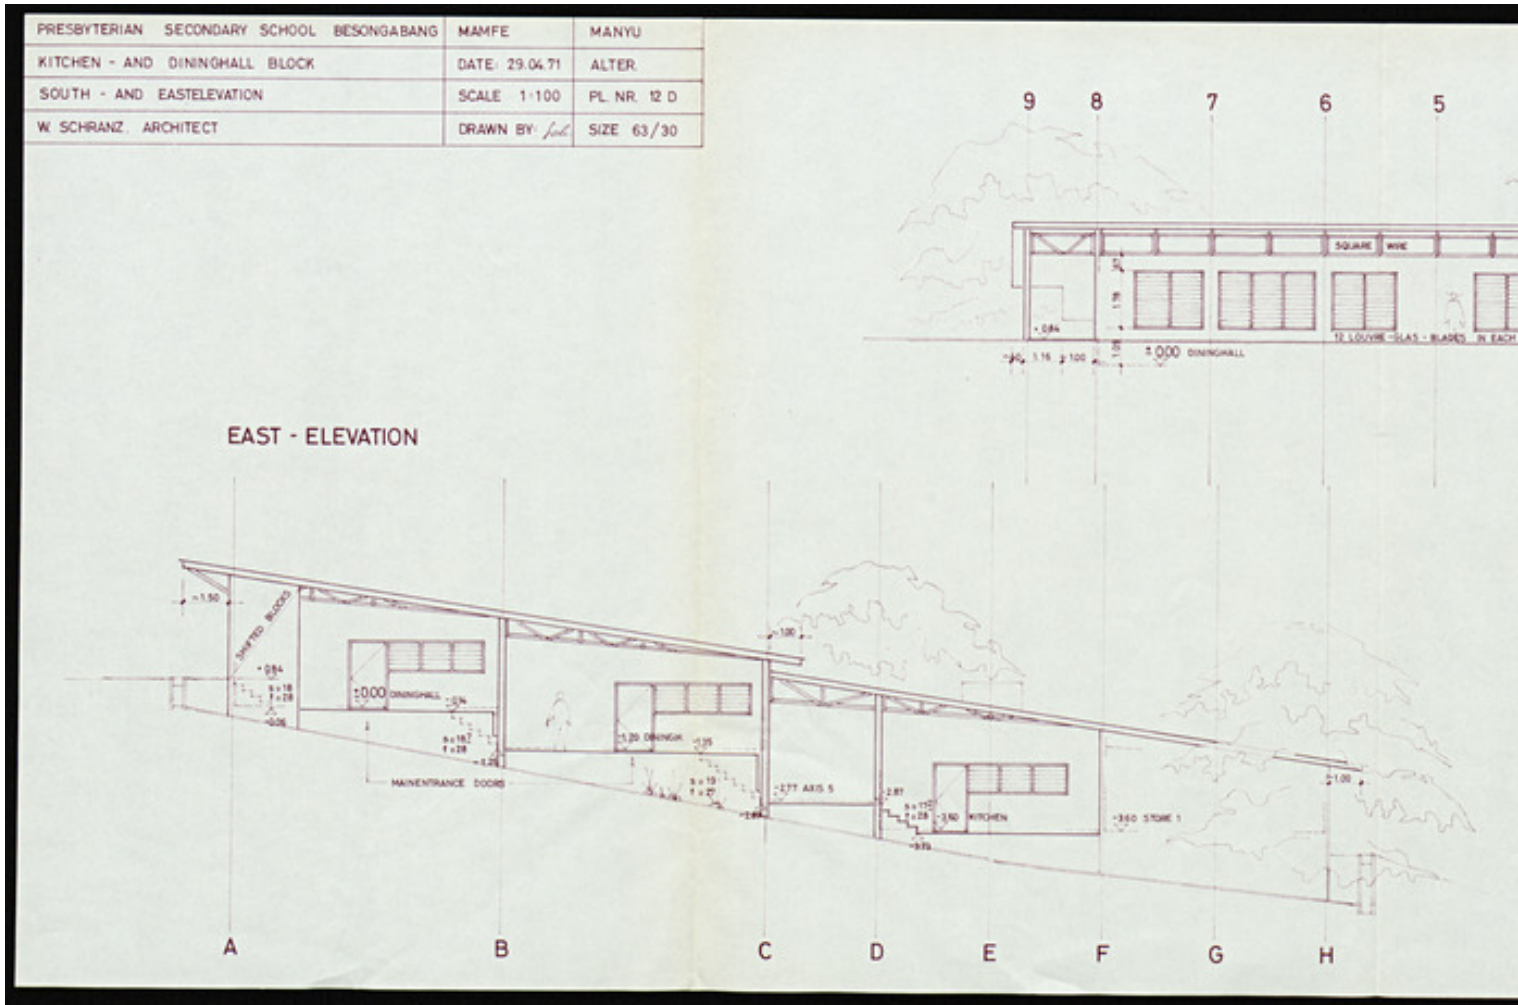

Basel Mission Archives

"Presbyterian Secondary School Besongabang: Kitchen and Dininghall-Block, South- and East Elevation"

Title: "Presbyterian Secondary School Besongabang: Kitchen and Dininghall-Block, South- and East Elevation"

Ref. number: WZUM-31.120

Date: Proper date: 1971

Subject: [Geography]: Africa {continent}: West Africa: Cameroon
[Geography]: Besongabang
[Archives catalogue]: Maps and plans: WZUM: WZUM-31

Type: Map

Format: [Format]: 30cm x 63cm
[Condition]: -
[Material]: Papier
[Scale unit]: ohne Angabe