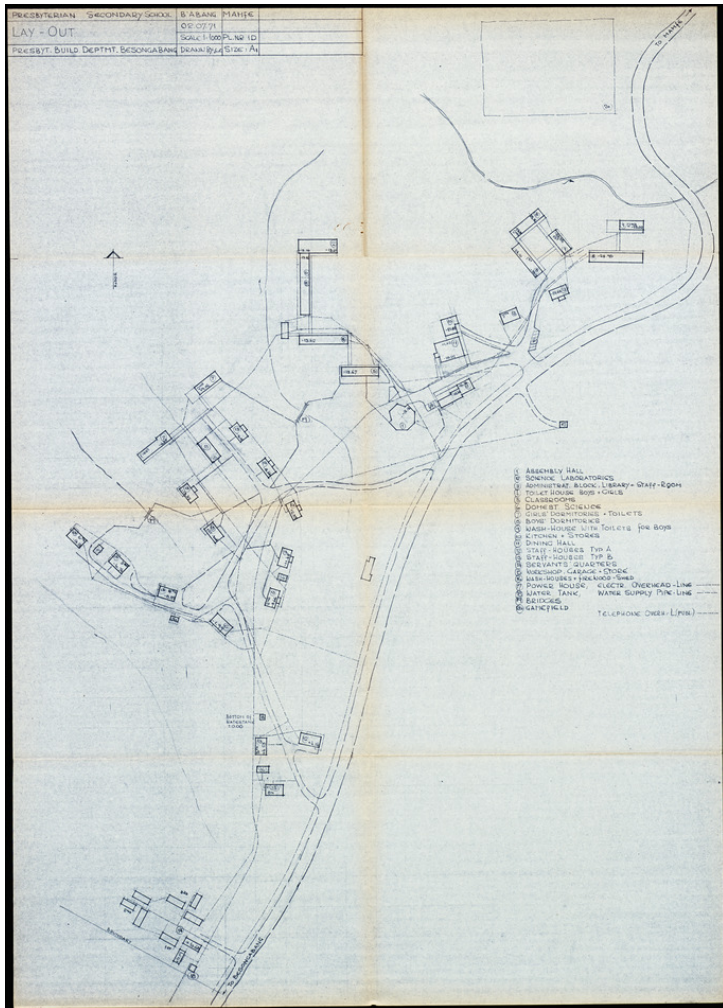

## "Presbyterian Secondary School Lay-Out"

**Title:** "Presbyterian Secondary School Lay-Out"

**Ref. number:** WZUM-31.116

**Date:** Proper date: 1971

**Subject:** [Geography]: Africa {continent}: West Africa: Cameroon  
[Geography]: Besongabang  
[Archives catalogue]: Maps and plans: WZUM: WZUM-31

**Type:** Map

**Format:** [Format]: 83cm x 60cm  
[Condition]: -  
[Material]: Papier  
[Scale unit]: ohne Angabe

**Relation:** 100205247