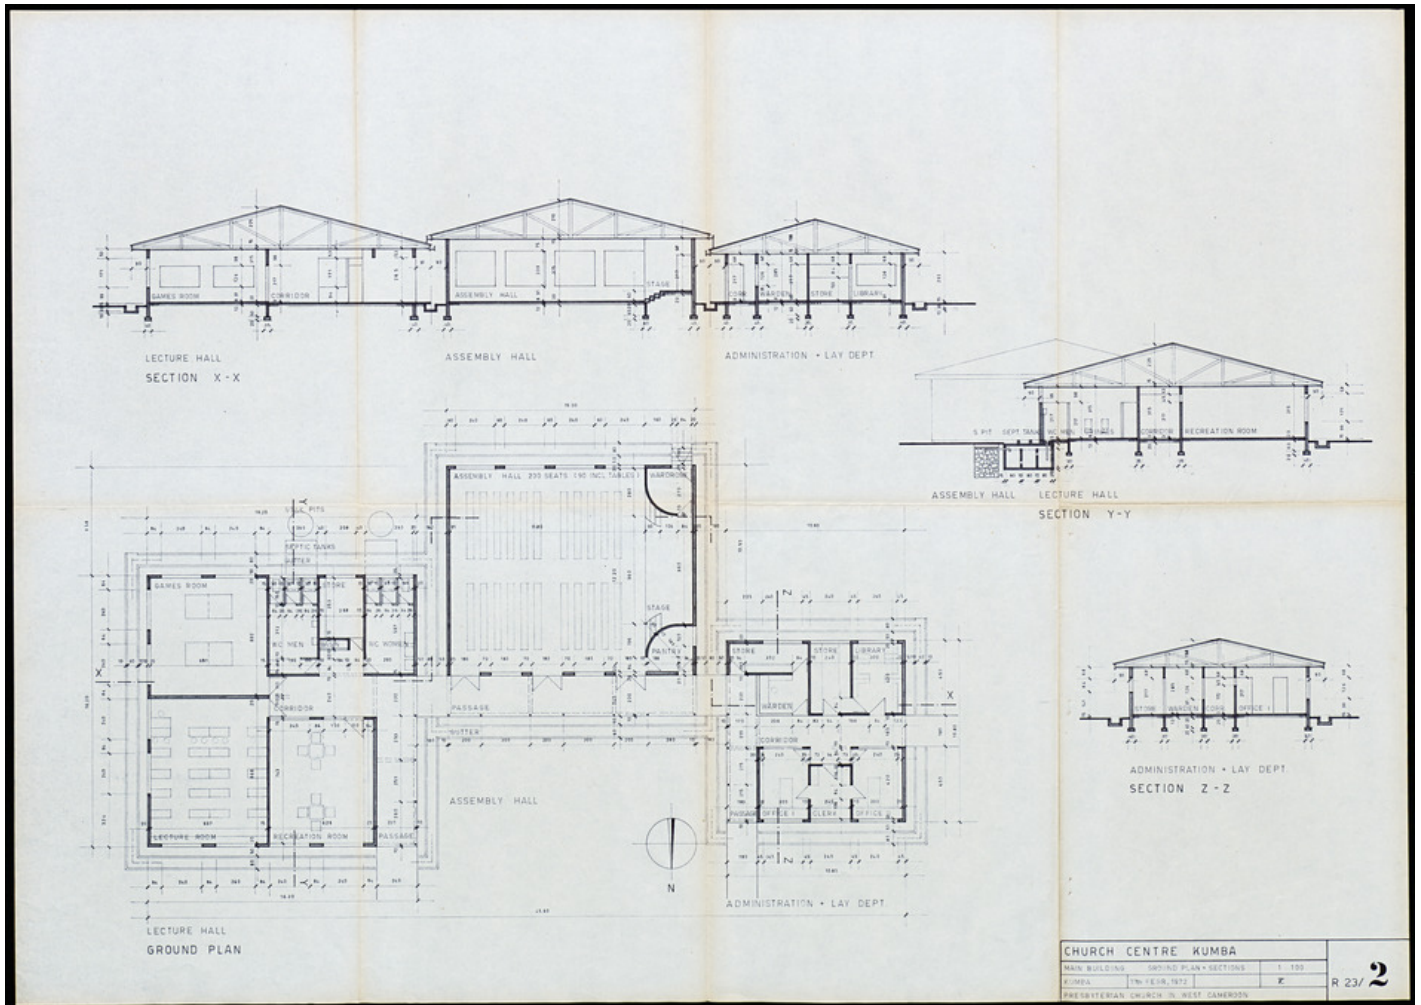

Basel Mission Archives

"Church Centre Kumba Main Building - Ground Plan + sections Presbyterian Church in West Cameroon"

Title: "Church Centre Kumba Main Building - Ground Plan + sections Presbyterian Church in West Cameroon"

Ref. number: WZUM-31.092

Date: Proper date: 17th February 1972

Subject: [Geography]: Africa {continent}: West Africa: Cameroon
[Geography]: Kumba
[Archives catalogue]: Maps and plans: WZUM: WZUM-31

Type: Map