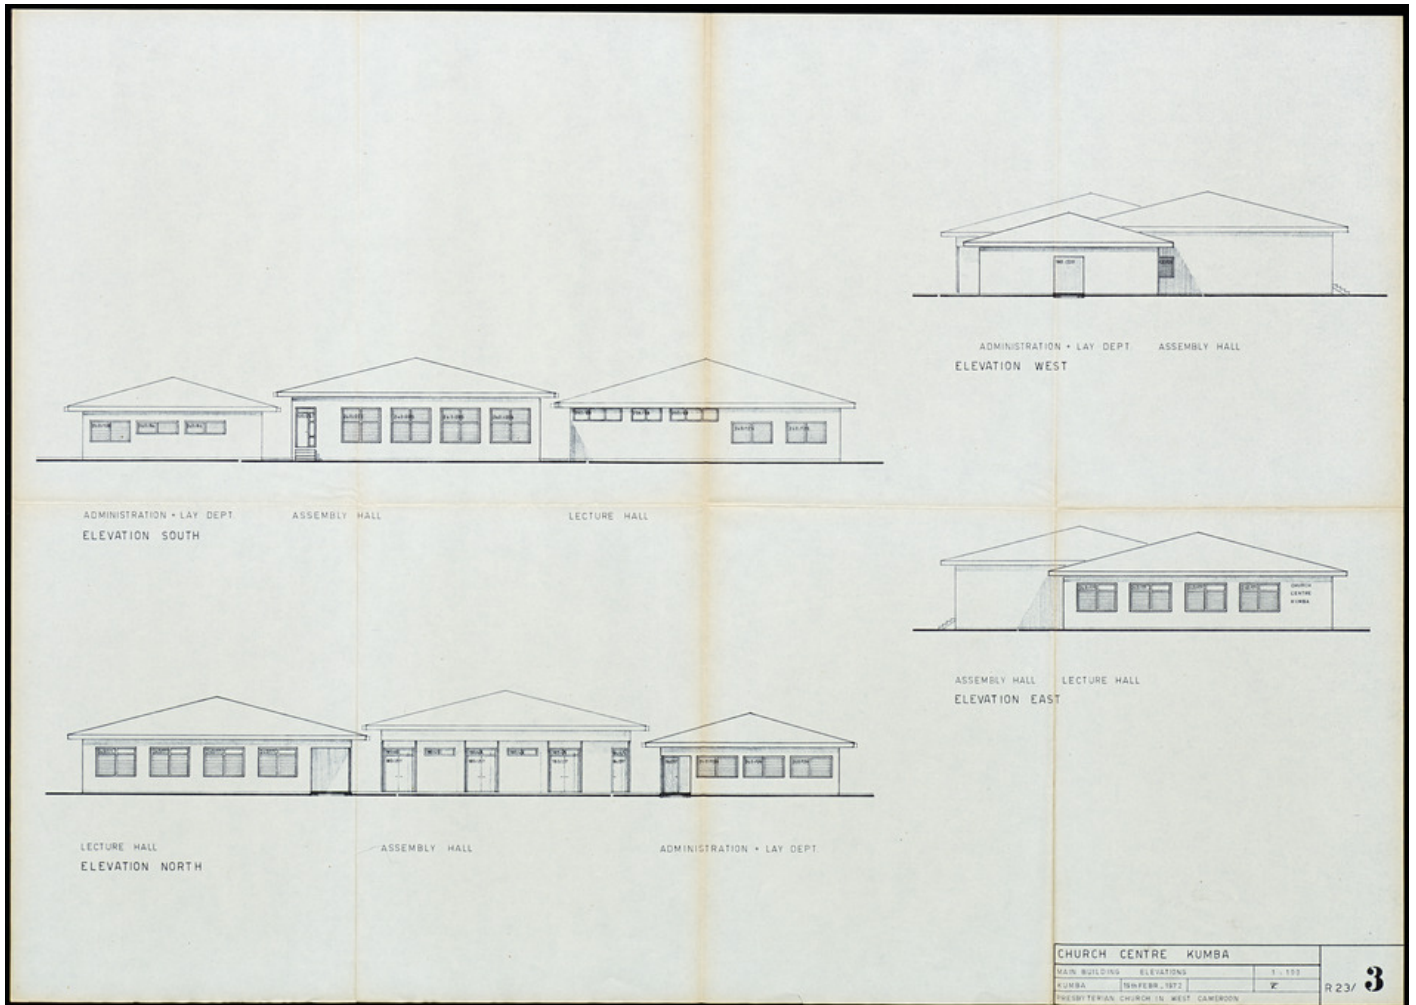

Basel Mission Archives

"Church Centre Kumba Main Building - elevations Presbyterian Church in West Cameroon"

Title: "Church Centre Kumba Main Building - elevations Presbyterian Church in West Cameroon"

Ref. number: WZUM-31.091

Date: Proper date: 19th February 1972

Subject: [Geography]: Africa {continent}: West Africa: Cameroon
[Geography]: Kumba
[Archives catalogue]: Maps and plans: WZUM: WZUM-31

Type: Map

Format: [Format]: 59cm x 84cm
[Condition]: /
[Material]: Papier
[Scale unit]: ohne Angabe