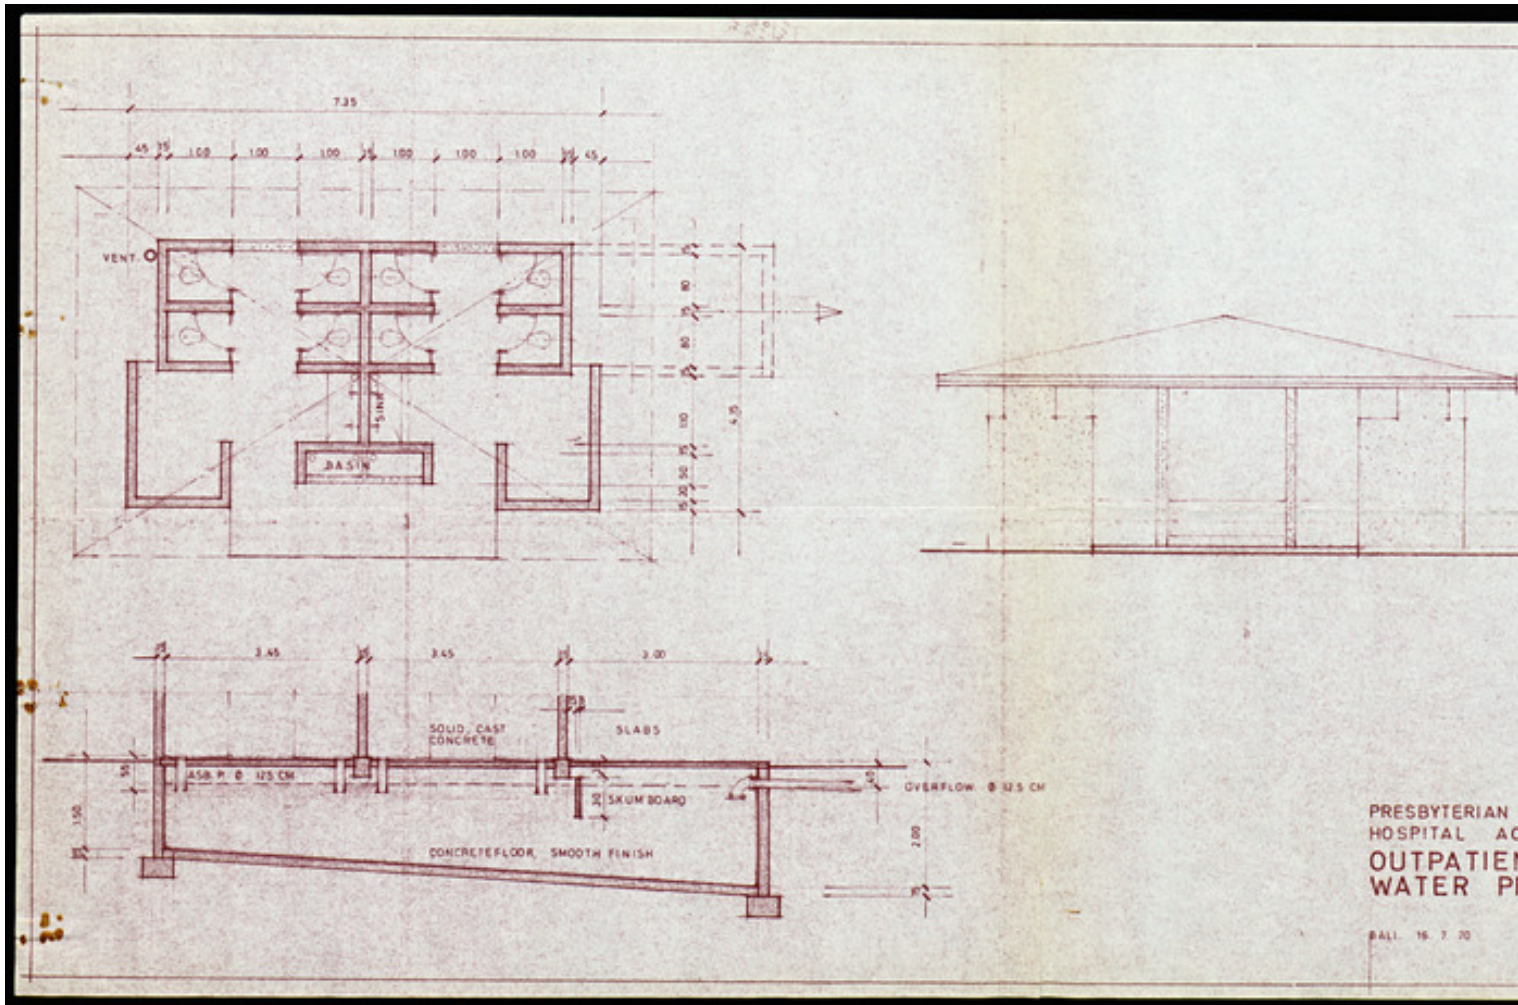

Basel Mission Archives

"Outpatient's Latrine Water Privy System Presbyterian Church in West Cameroon"

Title: "Outpatient's Latrine Water Privy System Presbyterian Church in West Cameroon"

Ref. number: WZUM-31.082

Date: Proper date: 16.07.1970

Subject: [Geography]: Africa {continent}: West Africa: Cameroon
[Geography]: Africa {continent}: Cameroon {modern state}: Acha-Tugi
[Archives catalogue]: Maps and plans: WZUM: WZUM-31

Type: Map

Format: [Format]: 31cm x 64cm
[Condition]: -
[Material]: Papier
[Scale unit]: ohne Angabe

Relation: 100205211

Basel Mission Archives

- Ordering:** Please contact us by email info@bmarchives.org
- Contact details:** Basel Mission Archives/ mission 21, Missionstrasse 21, 4003 Basel, tel. (+41 61 260 2232), fax: (+41 61 260 2268), info@bmarchives.org
- Rights:** All the images (photographic and non- photographic) made available in this collection are the property of the Basel Mission / mission 21. The Basel Mission claims copyright on the images in their possession and requires those - both individuals and organisations - publishing any of the images, to pay a users fee.