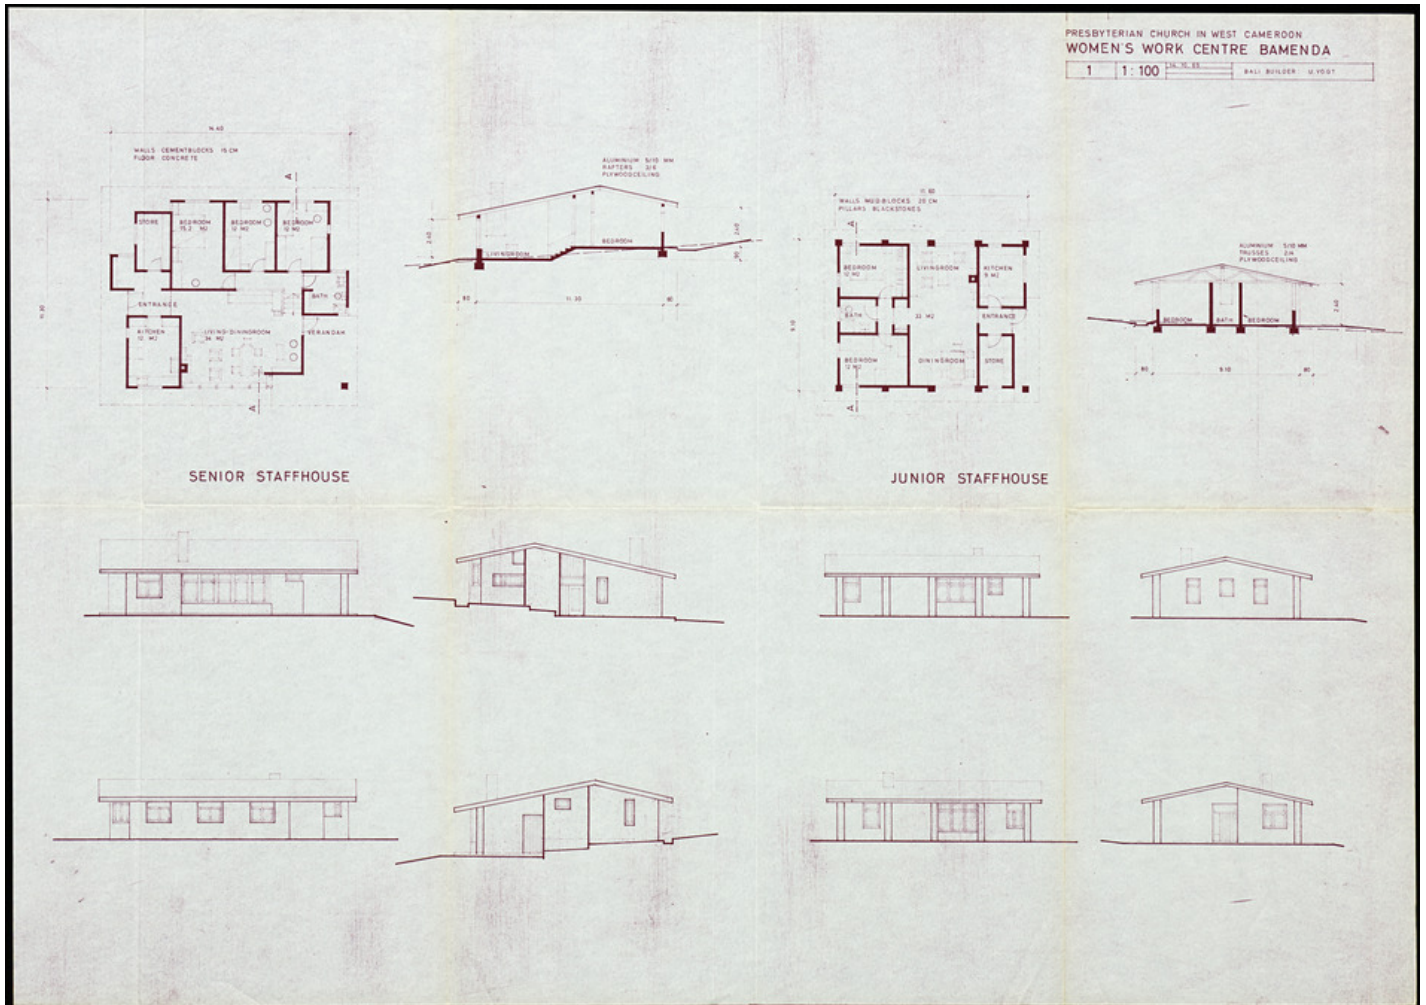

Basel Mission Archives

"Women's Work Centre Bamenda Presbyterian Church in West Cameroon Administration & Kitchen Dormitory & Kindergarden"

Title: "Women's Work Centre Bamenda Presbyterian Church in West Cameroon Administration & Kitchen Dormitory & Kindergarden"

Ref. number: WZUM-31.074

Date: Proper date: 22.10.1969

Subject: [Geography]: Africa {continent}: Cameroon {modern state}: North West Province {province}: Mezam {division}: Bamenda {place}
[Geography]: Africa {continent}: West Africa: Cameroon
[Archives catalogue]: Maps and plans: WZUM: WZUM-31