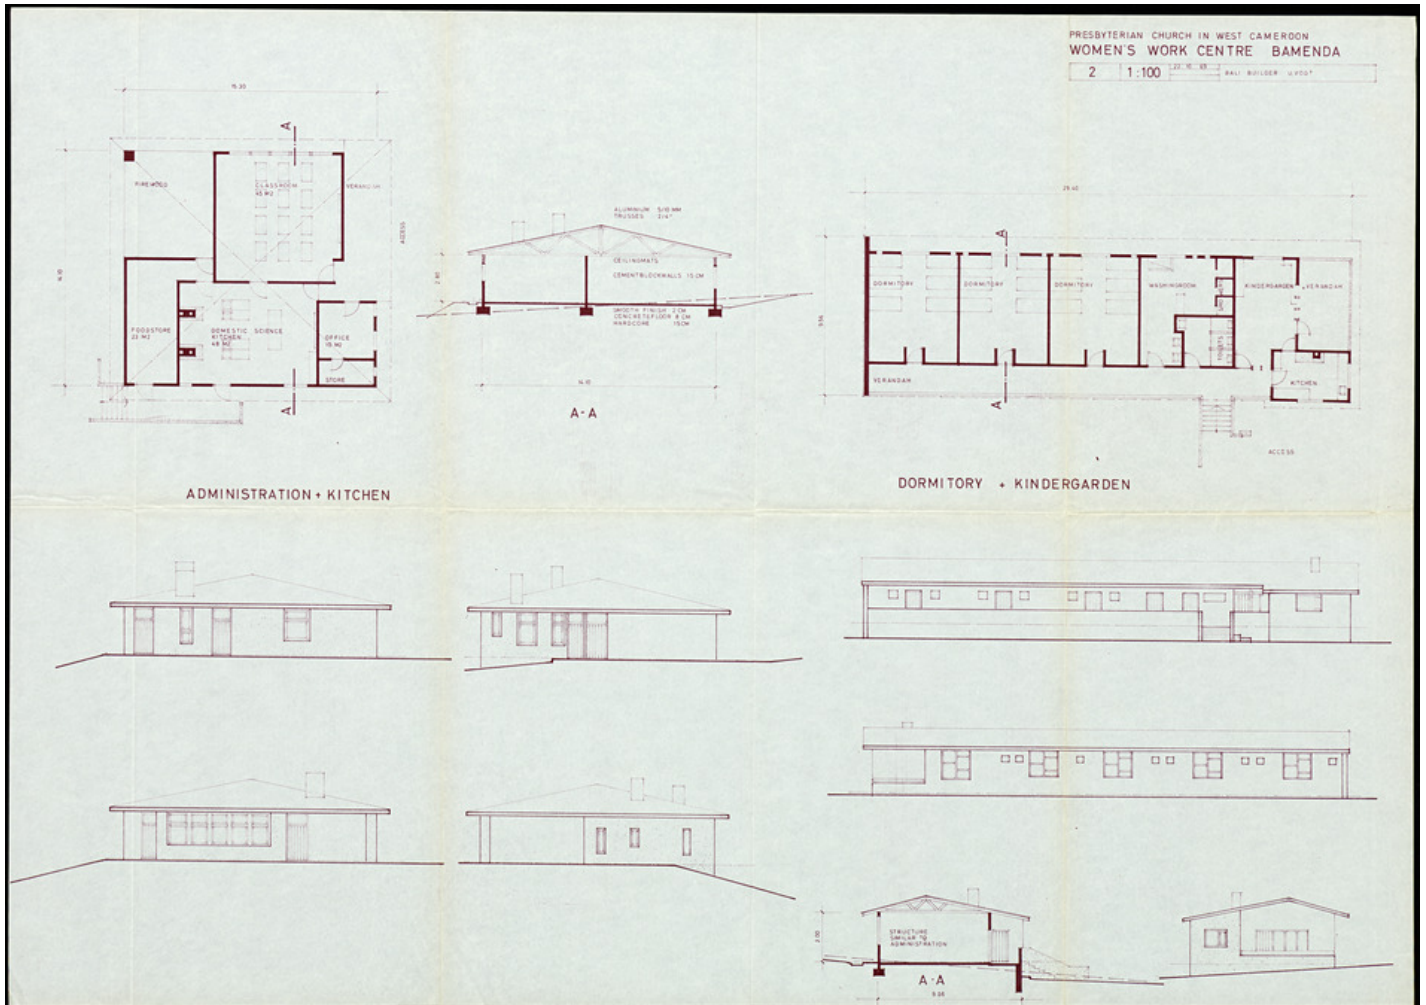

# Basel Mission Archives

"Women's Work Centre Bamenda Presbyterian Church in West Cameroon Administration & Kitchen Dormitory & Kindergarden"

**Title:** "Women's Work Centre Bamenda Presbyterian Church in West Cameroon Administration & Kitchen Dormitory & Kindergarden"

**Ref. number:** WZUM-31.073

**Date:** Proper date: 22.10.1969

**Subject:** [Geography]: Africa {continent}: Cameroon {modern state}: North West Province {province}: Mezam {division}: Bamenda {place}  
[Geography]: Africa {continent}: West Africa: Cameroon  
[Archives catalogue]: Maps and plans: WZUM: WZUM-31

**Type:** Map

**Format:** [Format]: 59cm x 85cm  
[Condition]: /  
[Material]: Papier  
[Scale unit]: ohne Angabe