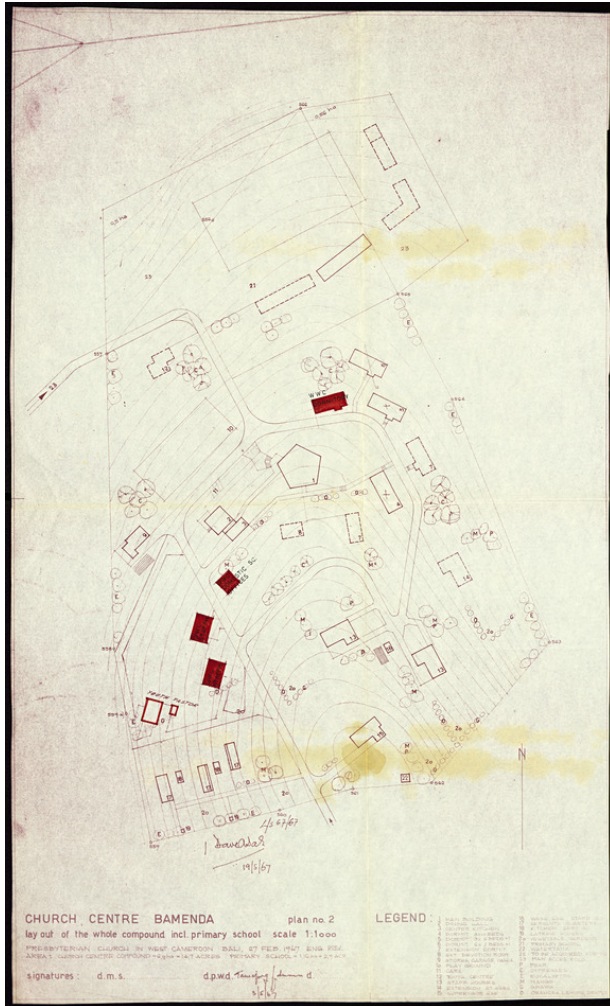

# Basel Mission Archives

"Church Centre Bamenda - plan no. 2 lay out of the whole compound incl. primary school Presbyterian Church in West Cameroon"

**Title:** "Church Centre Bamenda - plan no. 2 lay out of the whole compound incl. primary school Presbyterian Church in West Cameroon"

**Ref. number:** WZUM-31.072

**Date:** Proper date: 03.05.1967

**Subject:** [Geography]: Africa {continent}: Cameroon {modern state}: North West Province {province}: Mezam {division}: Bamenda {place}  
[Geography]: Africa {continent}: West Africa: Cameroon  
[Archives catalogue]: Maps and plans: WZUM: WZUM-31

**Type:** Map

**Format:** [Format]: 59cm x 35cm  
[Condition]: /  
[Material]: Papier  
[Scale unit]: ohne Angabe