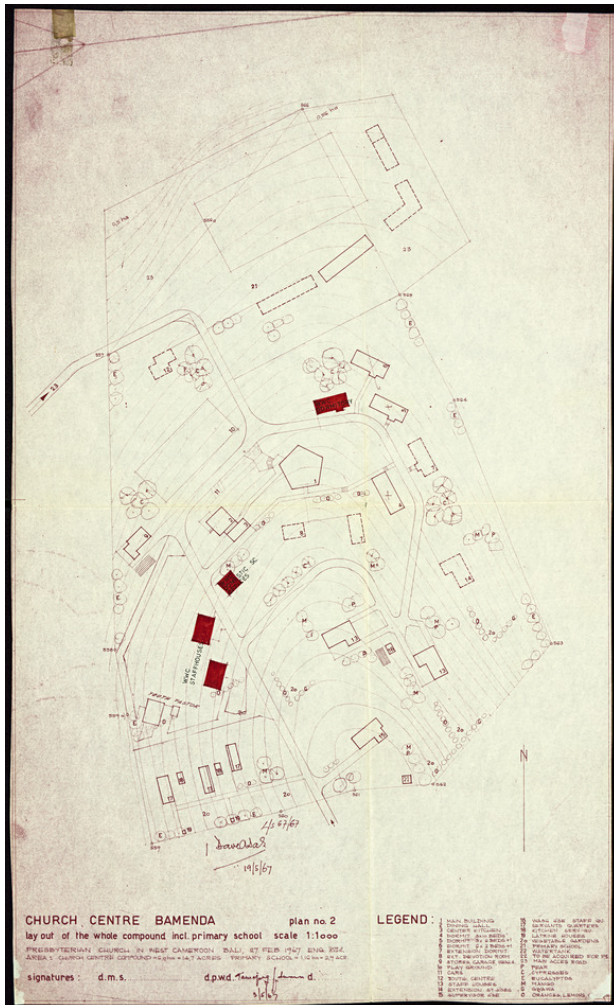

Basel Mission Archives

"Church Centre Bamenda - plan no. 2 lay out of the whole compound incl. primary school Presbyterian Church in West Cameroon"

Title: "Church Centre Bamenda - plan no. 2 lay out of the whole compound incl. primary school Presbyterian Church in West Cameroon"

Ref. number: WZUM-31.071

Date: Proper date: 03.05.1967

Subject: [Geography]: Africa {continent}: Cameroon {modern state}: North West Province {province}: Mezam {division}: Bamenda {place}
[Geography]: Africa {continent}: West Africa: Cameroon
[Archives catalogue]: Maps and plans: WZUM: WZUM-31

Type: Map

Format: [Format]: 59cm x 35cm
[Condition]: -!
[Material]: Papier
[Scale unit]: ohne Angabe

Basel Mission Archives

Relation: 100205201

Ordering: Please contact us by email info@bmarchives.org

Contact details: Basel Mission Archives/ mission 21, Missionstrasse 21, 4003 Basel, tel. (+41 61 260 2232), fax: (+41 61 260 2268), info@bmarchives.org