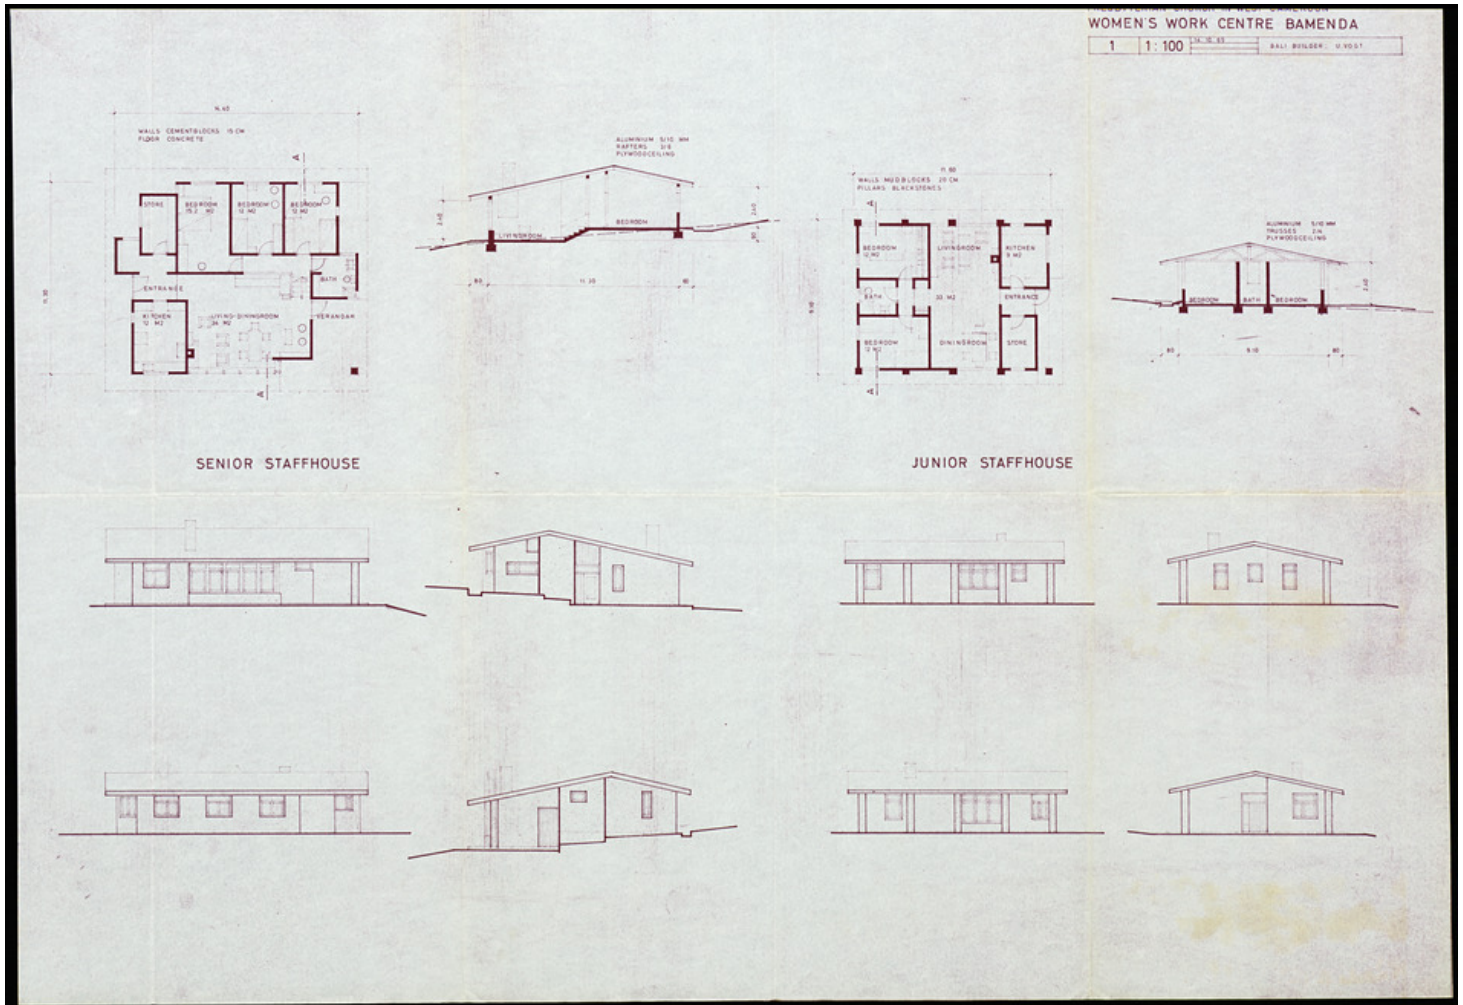

## "Women's Work Centre Bamenda Presbyterian Church in West Cameroon"

**Title:** "Women's Work Centre Bamenda Presbyterian Church in West Cameroon"

**Ref. number:** WZUM-31.070

**Date:** Proper date: 14.10.1969

**Subject:** [Geography]: Africa {continent}: Cameroon {modern state}: North West Province {province}: Mezam {division}: Bamenda {place}  
[Geography]: Africa {continent}: West Africa: Cameroon  
[Archives catalogue]: Maps and plans: WZUM: WZUM-31

**Type:** Map

**Format:** [Format]: 59cm x 84cm  
[Condition]: /  
[Material]: Papier  
[Scale unit]: ohne Angabe

**Relation:** 100205201