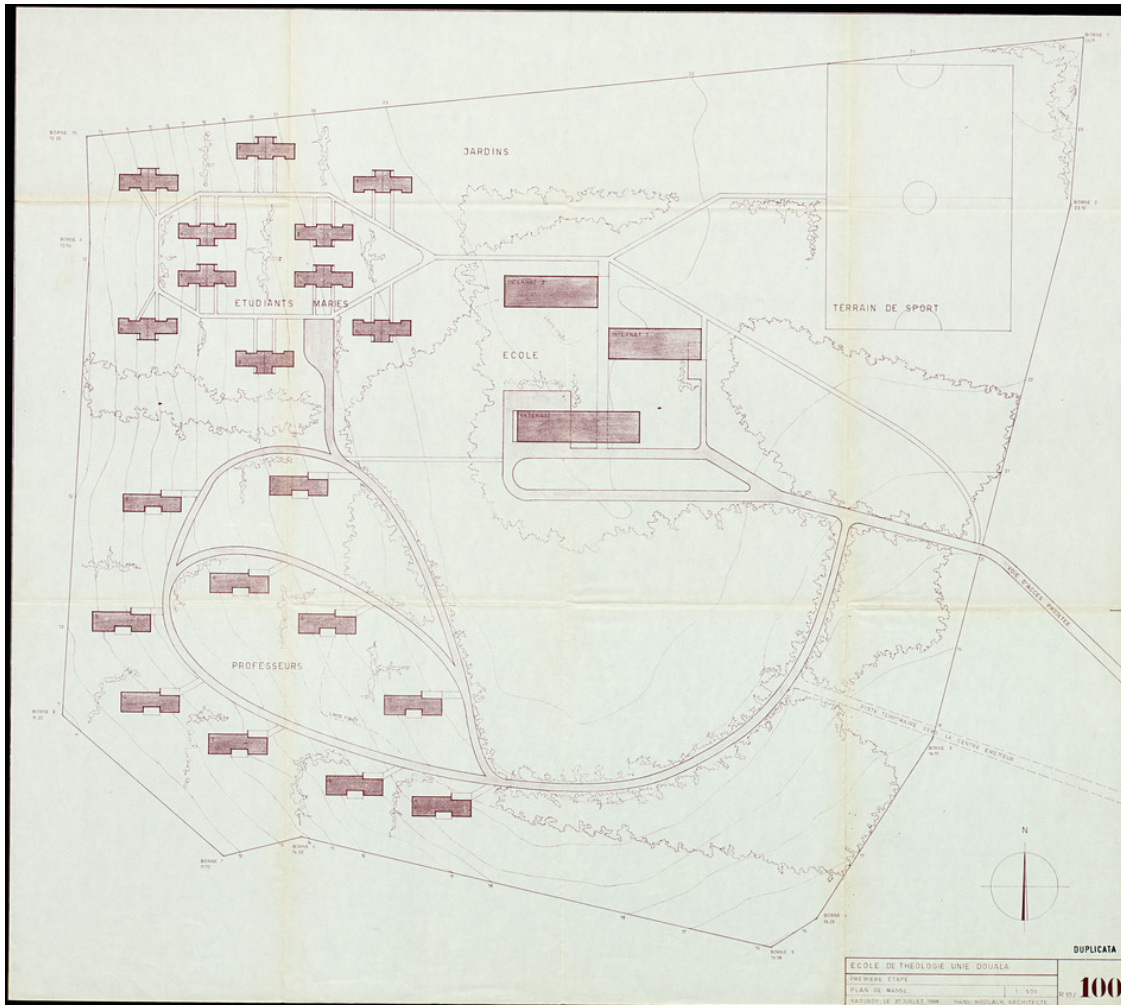

Basel Mission Archives

"Ecole Theologie Unie Douala Premiere Etappe Plan de Masse"

Title: "Ecole Theologie Unie Douala Premiere Etappe Plan de Masse"

Ref. number: WZUM-31.026

Date: Proper date: 27 Julliet 1968

Subject: [Geography]: Africa {continent}: West Africa: Cameroon
[Geography]: Duala
[Archives catalogue]: Maps and plans: WZUM: WZUM-31

Type: Map

Format: [Format]: 74cm x 84cm
[Condition]: /
[Material]: Papier
[Scale unit]: ohne Angabe