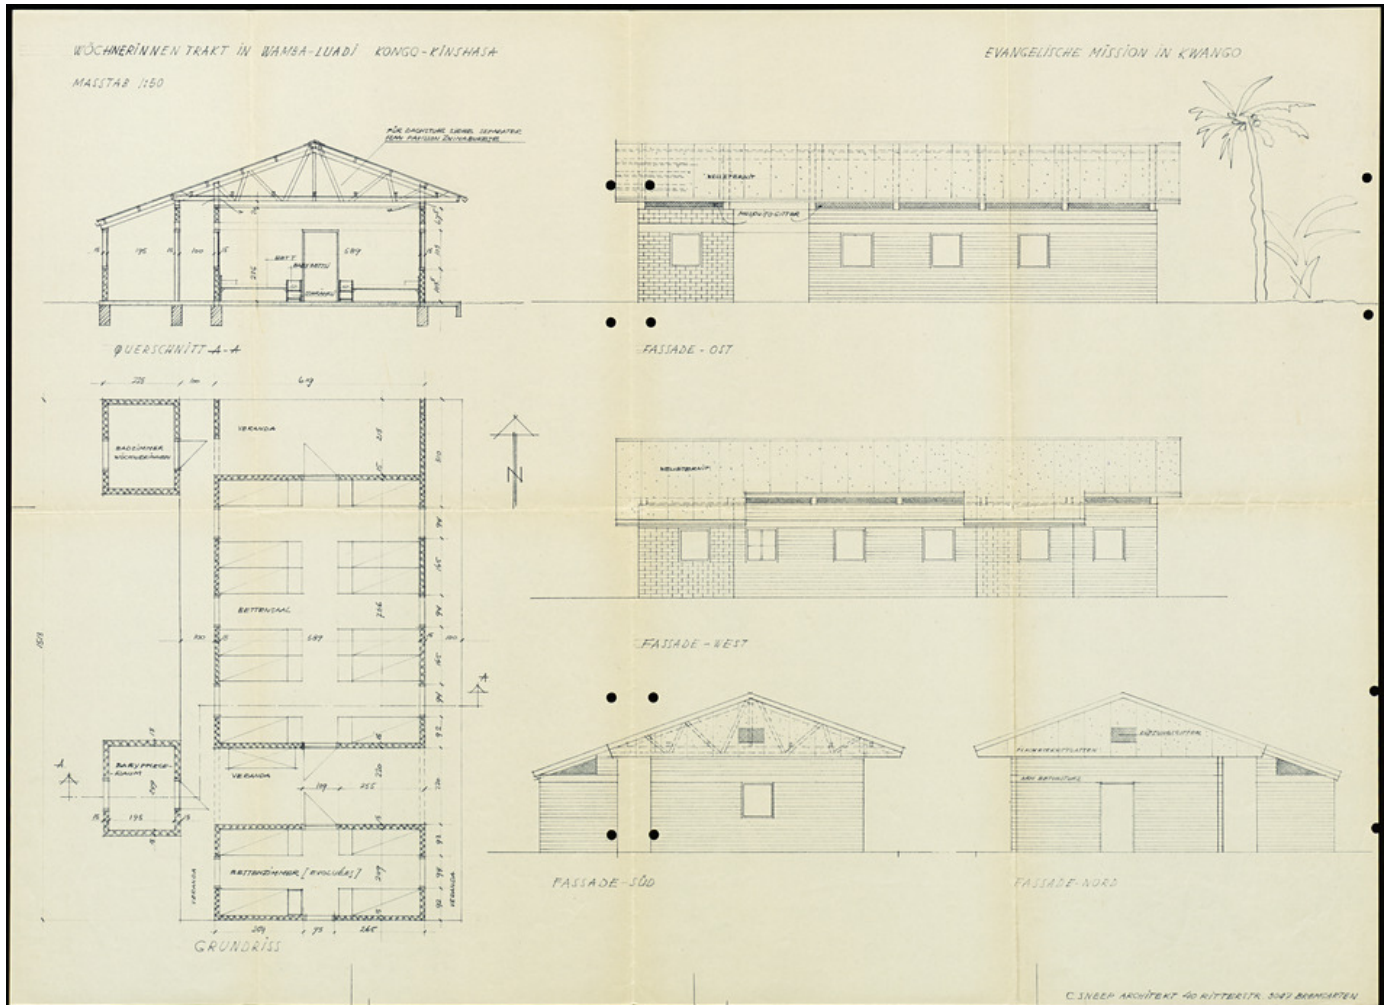

Basel Mission Archives

"Wöcherinentrakt in Wamba-Luadi Kongo-Kinshasa"

- Title:** "Wöcherinentrakt in Wamba-Luadi Kongo-Kinshasa"
- Ref. number:** KARVAR-31.258
- Subject:** [Geography]: Africa {continent}
[Geography]: Kwango
[Archives catalogue]: Maps and plans: KARVAR - Various maps: KARVAR-31
- Type:** Map
- Format:** [Format]: 59cm x 82cm
[Condition]: /
[Material]: Papier
[Scale unit]: ohne Angabe
- Ordering:** Please contact us by email info@bmarchives.org
- Contact details:** Basel Mission Archives/ mission 21, Missionstrasse 21, 4003 Basel, tel. (+41 61 260 2232), fax: (+41 61 260 2268), info@bmarchives.org