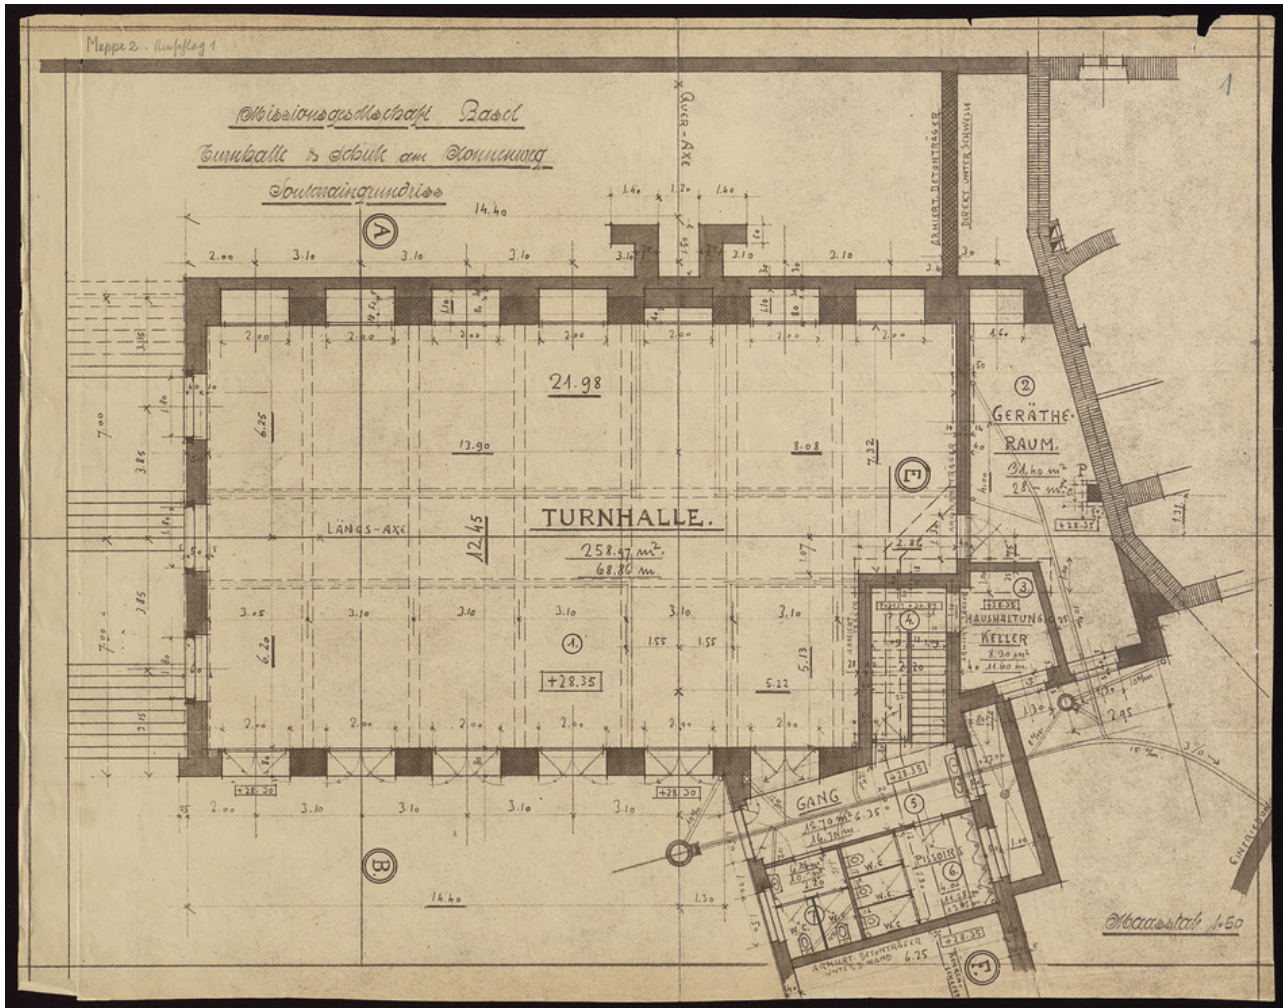

Basel Mission Archives

"Missionsgesellschaft Basel Turnhalle & Schule am Nonnenweg Souterraingrundriss"

Title: "Missionsgesellschaft Basel Turnhalle & Schule am Nonnenweg Souterraingrundriss"

Ref. number: QS-31-150

Date: Proper date: [ohne Angabe]

Subject: [Geography]: Europe
[Geography]: Basel
[Archives catalogue]: Maps and plans: QS: QS-31

Type: Map

Format: [Format]: 58cm x 73cm
[Condition]: -!
[Material]: Papier
[Scale unit]: ohne Angabe