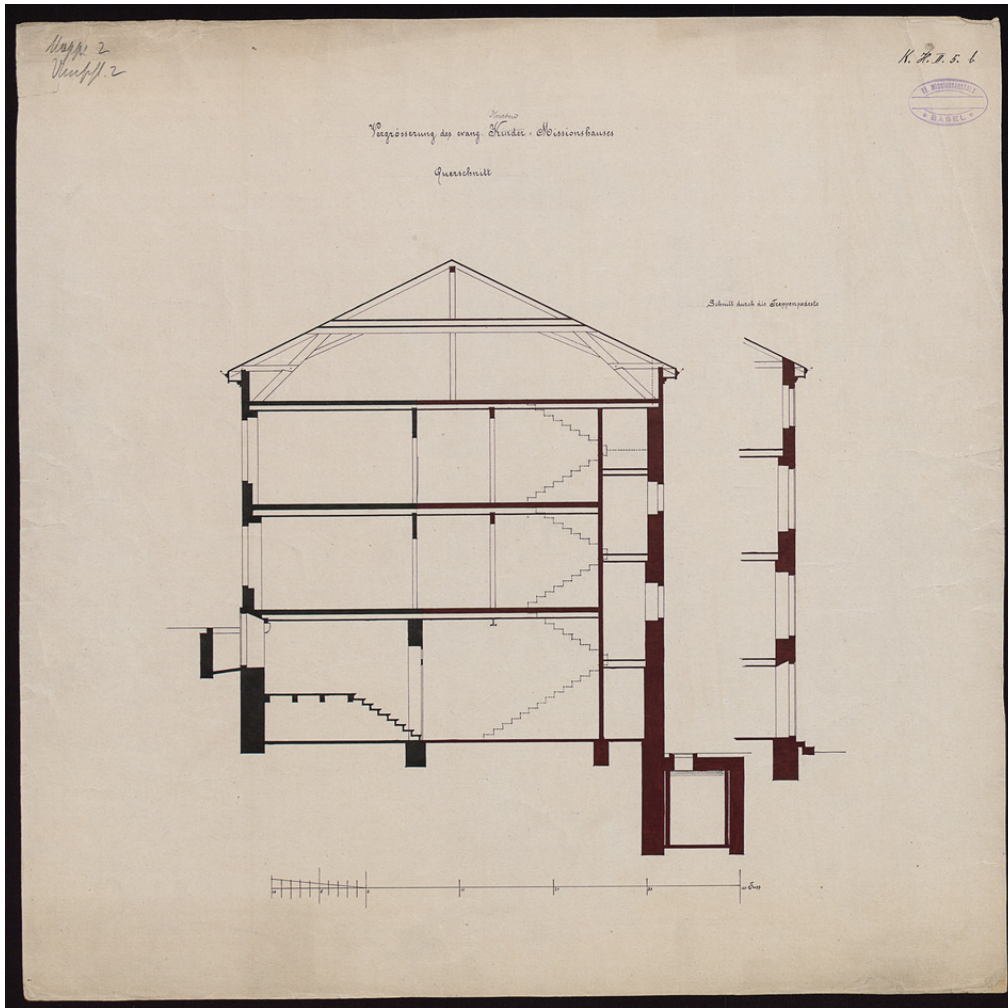

"Vergrößerung des evang. Knaben-Missionshauses Querschnitt"

Title: "Vergrößerung des evang. Knaben-Missionshauses Querschnitt"

Ref. number: QS-31-138

Date: Proper date: [ohne Angabe]

Subject: [Geography]: Europe
[Geography]: Basel
[Archives catalogue]: Maps and plans: QS: QS-31

Type: Map

Format: [Format]: 47cm x 48cm
[Condition]: -
[Material]: Karton
[Scale unit]: ohne Angabe

Relation: 100204534

Basel Mission Archives

- Ordering:** Please contact us by email info@bmarchives.org
- Contact details:** Basel Mission Archives/ mission 21, Missionstrasse 21, 4003 Basel, tel. (+41 61 260 2232), fax: (+41 61 260 2268), info@bmarchives.org
- Rights:** All the images (photographic and non- photographic) made available in this collection are the property of the Basel Mission / mission 21. The Basel Mission claims copyright on the images in their possession and requires those - both individuals and organisations - publishing any of the images, to pay a users fee.