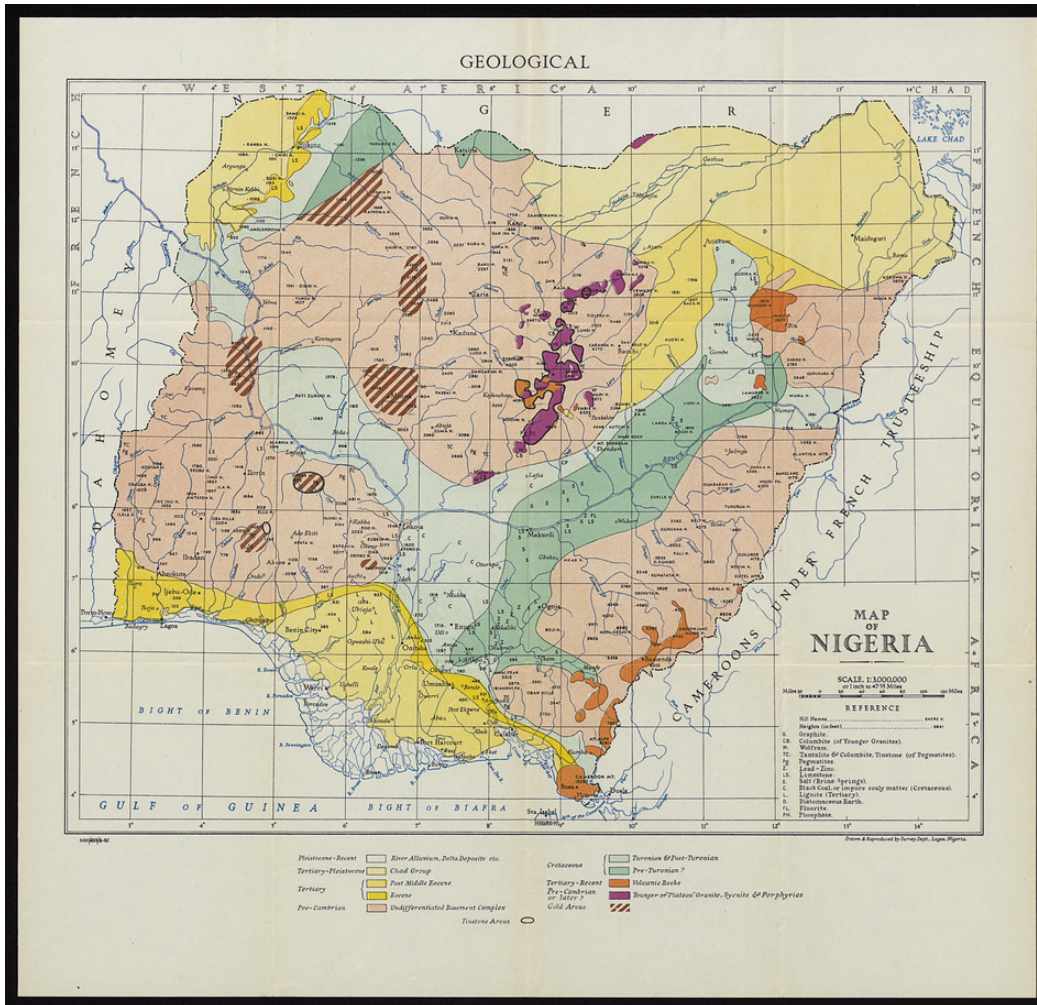

# Basel Mission Archives

## "Map of Nigeria Geological"

- Title:** "Map of Nigeria Geological"
- Ref. number:** KARVAR-31.191
- Date:** Proper date: [Ohne Angabe]
- Subject:** [Geography]: Nigeria  
[Archives catalogue]: Maps and plans: KARVAR - Various maps: KARVAR-31
- Type:** Map
- Format:** [Format]: 51cm x 53cm  
[Condition]: /  
[Material]: Papier  
[Scale unit]: Miles
- Ordering:** Please contact us by email [info@bmarchives.org](mailto:info@bmarchives.org)
- Contact details:** Basel Mission Archives/ mission 21, Missionstrasse 21, 4003 Basel, tel. (+41