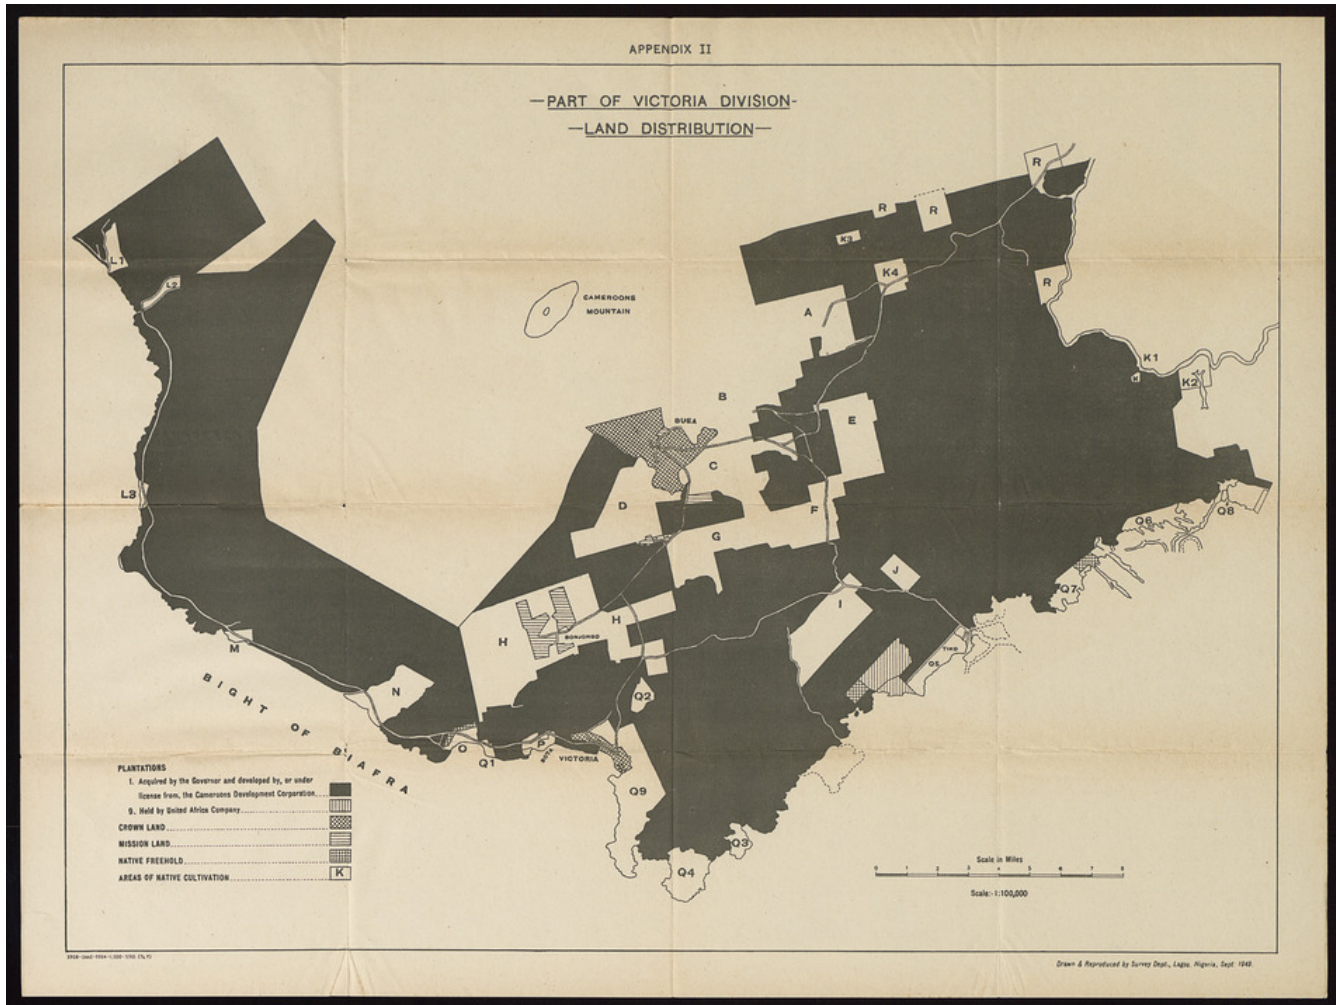

Basel Mission Archives

"Part of Victoria Division Land Distribution"

Title: "Part of Victoria Division Land Distribution"

Ref. number: KARVAR-31.183

Date: Proper date: 1949

Subject: [Geography]: Africa {continent}: Cameroon {modern state}: Kamerun
[Geography]: Africa {continent}: West Africa: Cameroon
[Archives catalogue]: Maps and plans: KARVAR - Various maps: KARVAR-31

Type: Map

Format: [Format]: 52cm x 68cm
[Condition]: -
[Material]: Papier
[Scale unit]: Miles

Ordering: Please contact us by email info@bmarchives.org

Basel Mission Archives

Contact details: Basel Mission Archives/ mission 21, Missionstrasse 21, 4003 Basel, tel. (+41 61 260 2232), fax: (+41 61 260 2268), info@bmarchives.org