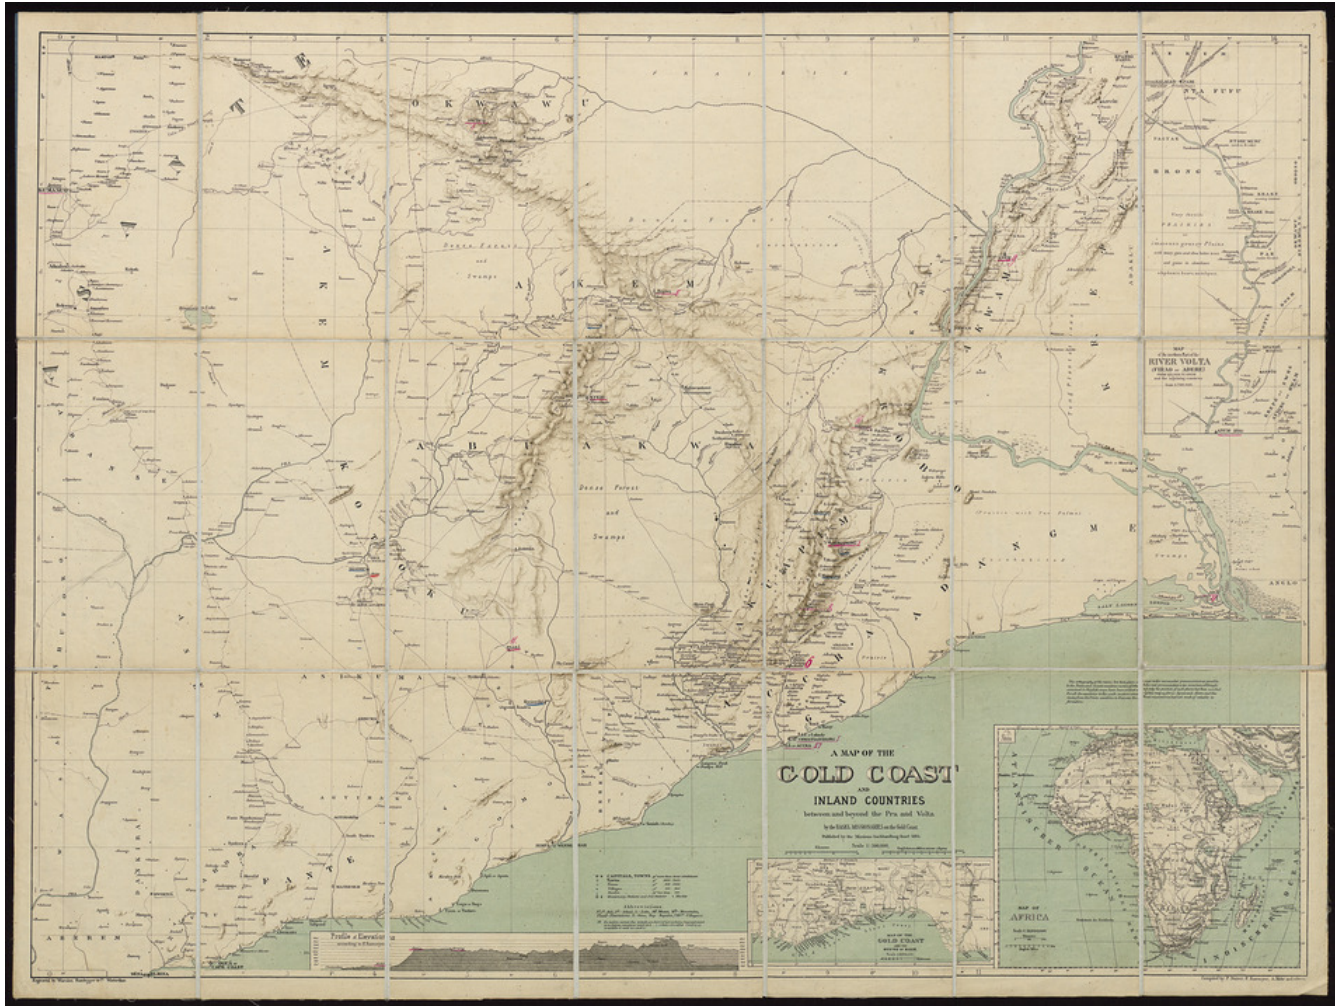

## "A Map of the Gold Coast and Inland Countries"

- Title:** "A Map of the Gold Coast and Inland Countries"
- Ref. number:** KARVAR-31.113
- Date:** Proper date: 1885
- Subject:** [Geography]: Africa {continent}: West Africa  
[Geography]: Goldküste  
[Archives catalogue]: Maps and plans: KARVAR - Various maps: KARVAR-31
- Type:** Map
- Format:** [Format]: 69cm x 93cm  
[Condition]: -  
[Material]: Papier auf Stoff  
[Scale unit]: Kilometer  
[Scale unit]: Meilen englisch