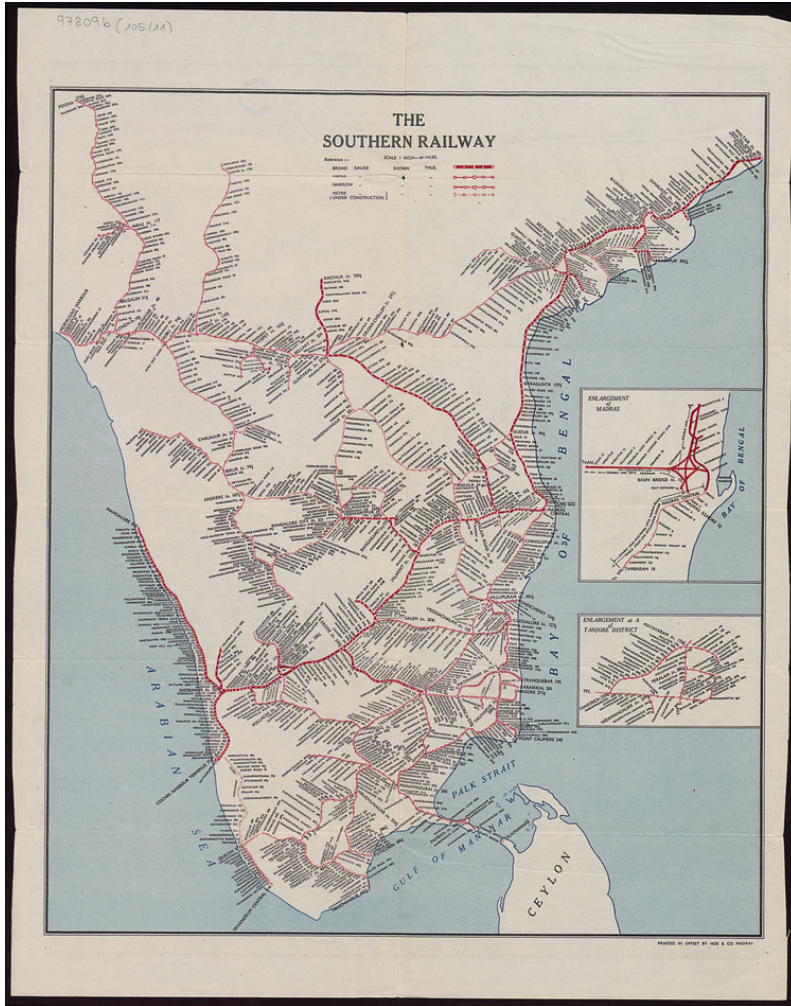

Basel Mission Archives

"The Southern Railway"

Title: "The Southern Railway"

Ref. number: 97809b

Date: Proper date: [Ohne Angabe]

Subject: [Geography]: India
[Geography]: Südindien
[Archives catalogue]: Maps and plans: 90000er

Type: Map

Format: [Format]: 56cm x 45cm
[Condition]: /
[Material]: Papier
[Scale unit]: ohne Angabe

Relation: 100202816

Basel Mission Archives

- Ordering:** Please contact us by email info@bmarchives.org
- Contact details:** Basel Mission Archives/ mission 21, Missionstrasse 21, 4003 Basel, tel. (+41 61 260 2232), fax: (+41 61 260 2268), info@bmarchives.org
- Rights:** All the images (photographic and non- photographic) made available in this collection are the property of the Basel Mission / mission 21. The Basel Mission claims copyright on the images in their possession and requires those - both individuals and organisations - publishing any of the images, to pay a users fee.