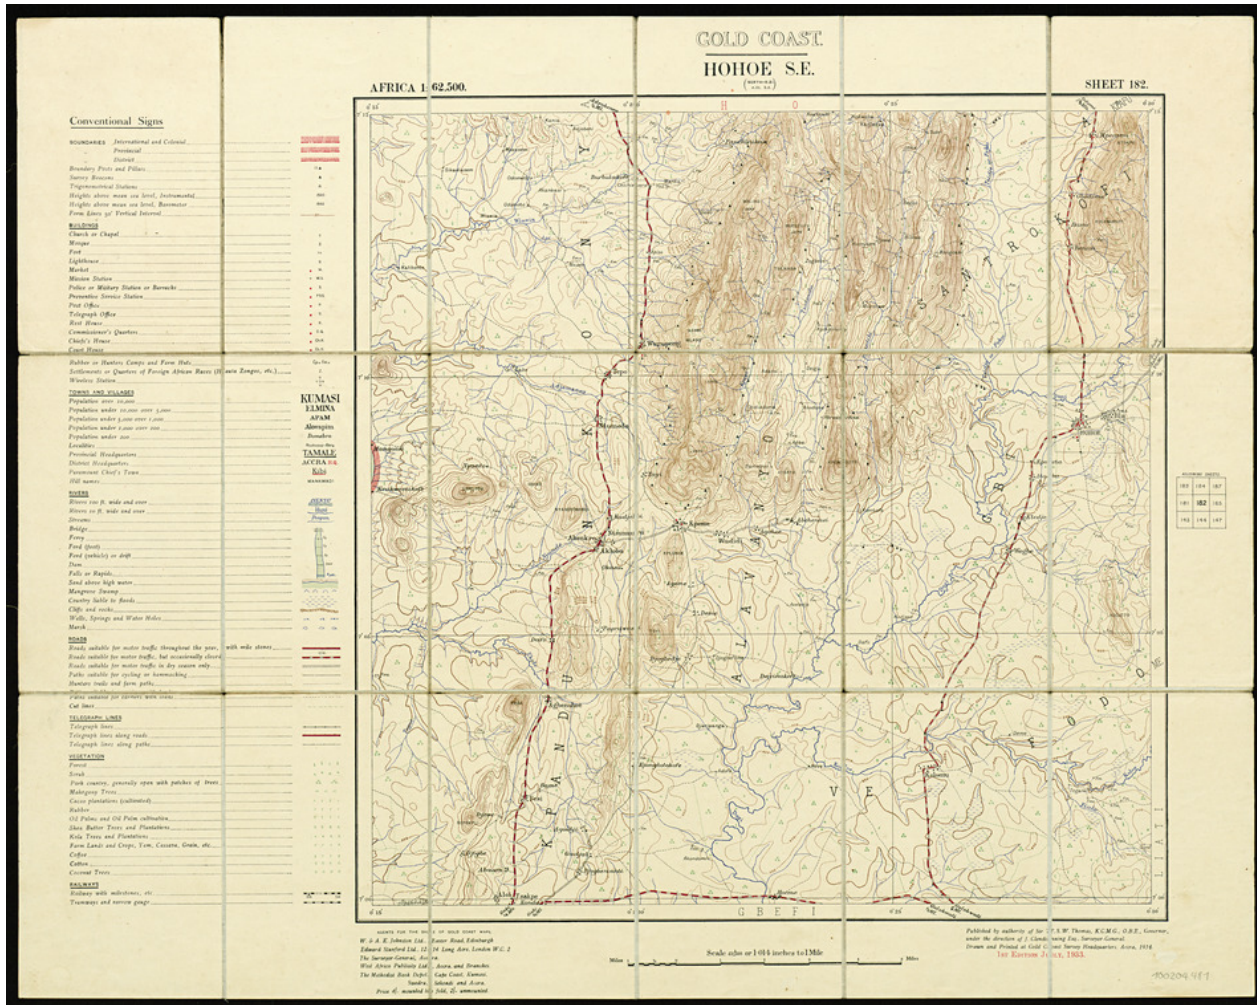

Basel Mission Archives

"Gold Coast Hohoe. S.E. Sheet 182"

Title: "Gold Coast Hohoe. S.E. Sheet 182"

Ref. number: keine Signatur#Keine Signatur*1

Date: Proper date: 1934

Subject: [Geography]: Africa {continent}: Ghana {modern state}: Ghana
[Archives catalogue]: Maps and plans: keine Signatur

Type: Map

Format: [Format]: 57cm x 72cm
[Condition]: -
[Material]: Papier auf Stoff
[Scale unit]: Miles

Ordering: Please contact us by email info@bmarchives.org

Contact details: Basel Mission Archives/ mission 21, Missionstrasse 21, 4003 Basel, tel. (+41