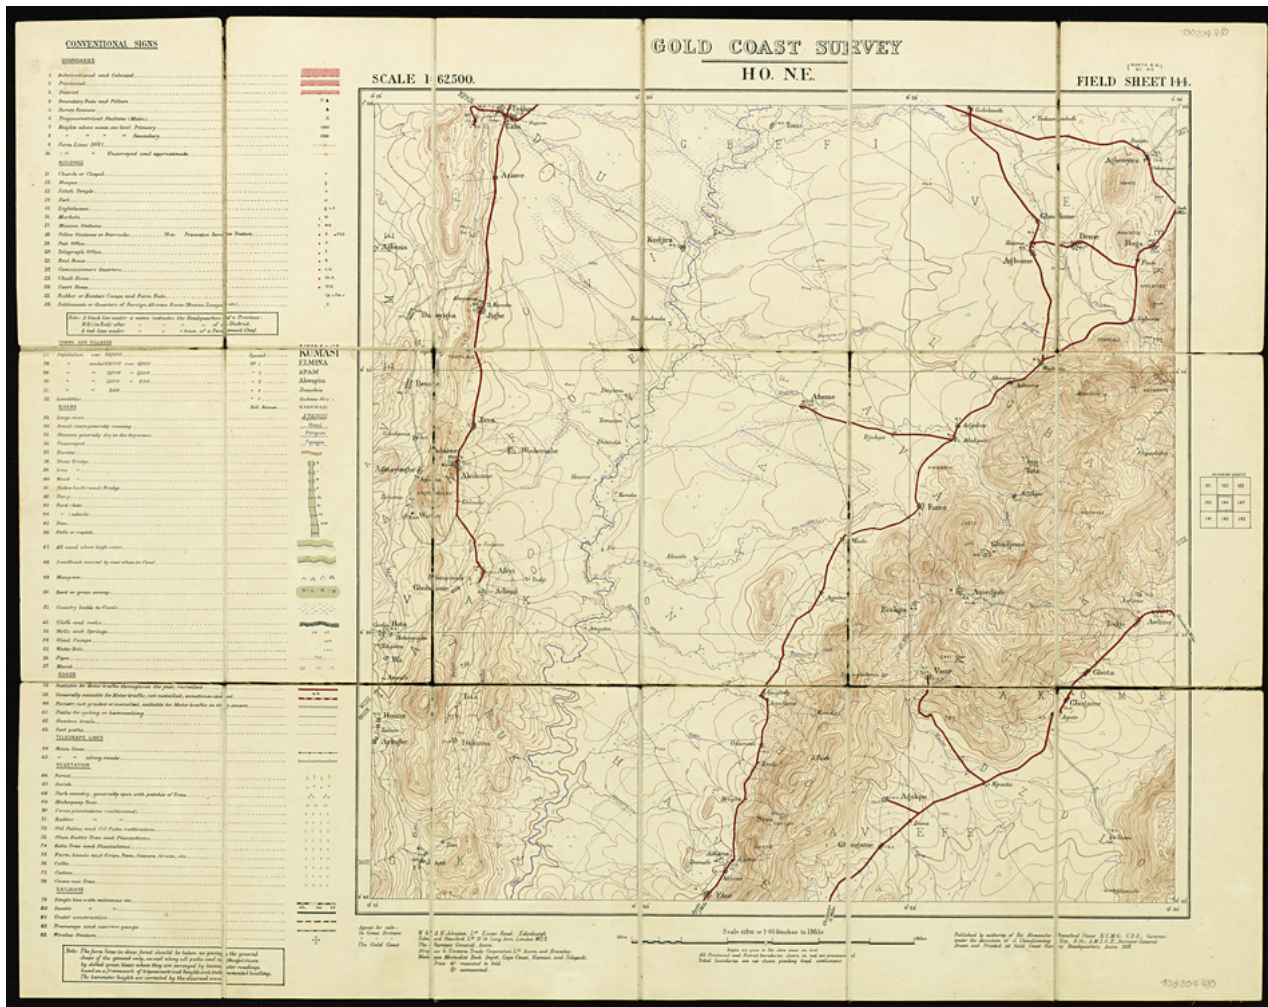

Basel Mission Archives

"Gold Coast Survey. Ho. N.E. Field Sheet 144"

Title: "Gold Coast Survey. Ho. N.E. Field Sheet 144"

Ref. number: KARVAR-31.503

Date: Proper date: 1929

Subject: [Geography]: Africa {continent}: Ghana {modern state}: Ghana
[Archives catalogue]: Maps and plans: KARVAR - Various maps: KARVAR-31

Type: Map

Format: [Format]: 55cm x 70cm
[Condition]: -!
[Material]: Papier auf Stoff
[Scale unit]: Miles

Ordering: Please contact us by email info@bmarchives.org

Contact details: Basel Mission Archives/ mission 21, Missionstrasse 21, 4003 Basel, tel. (+41