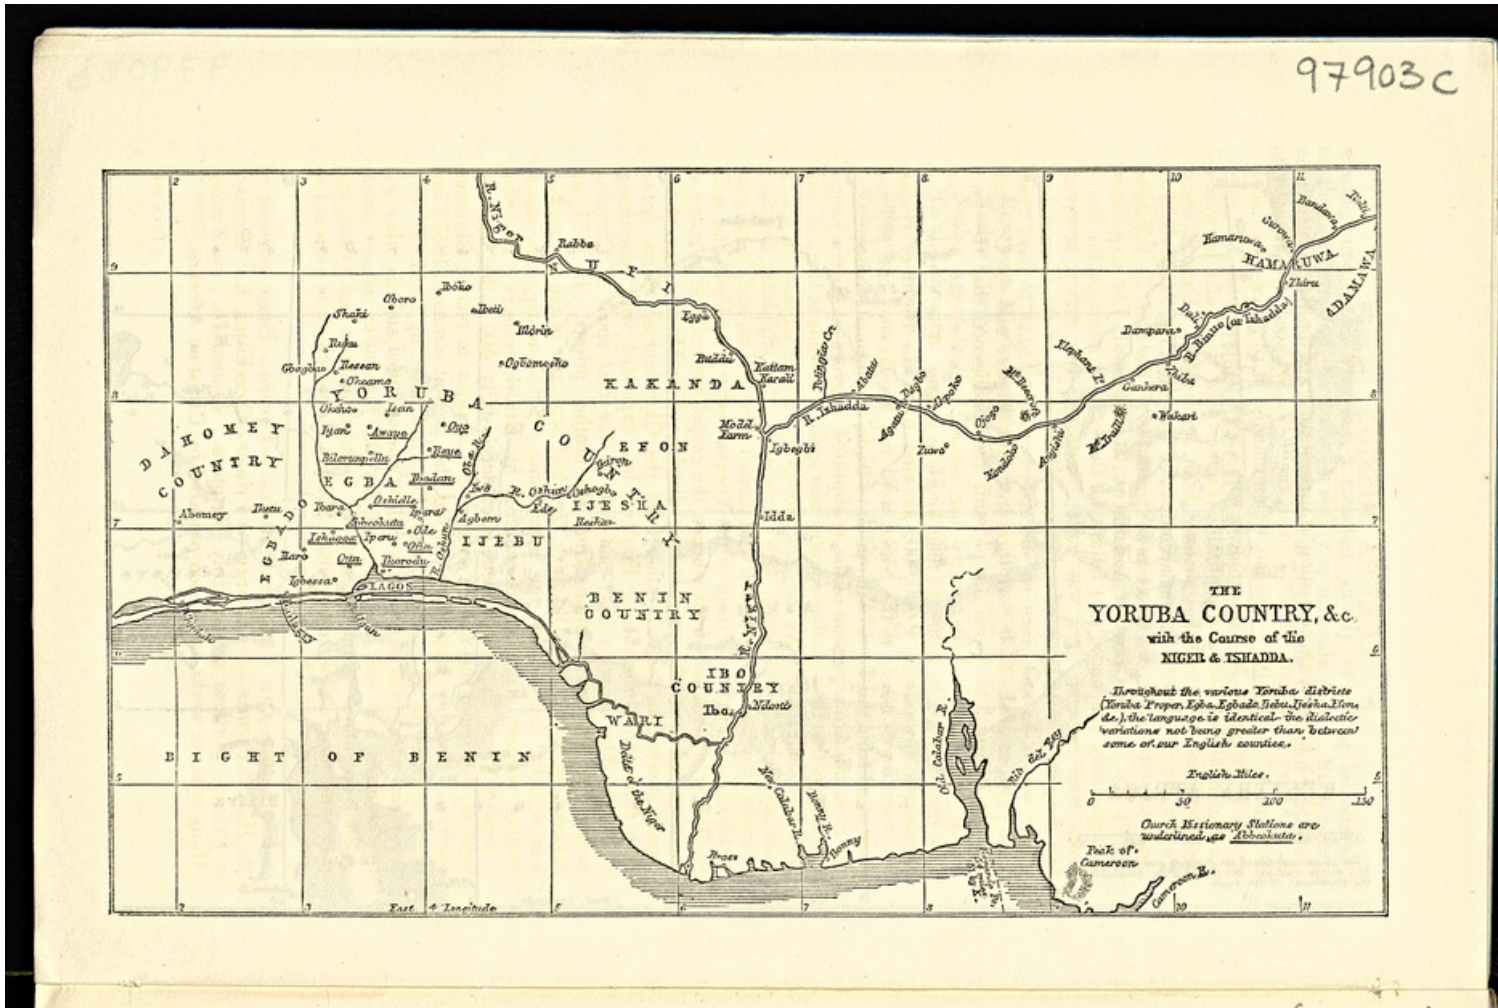

# Basel Mission Archives

"Church Missionary Atlas: The Yoruba Country"

**Title:** "Church Missionary Atlas: The Yoruba Country"

**Ref. number:** 97903c

**Date:** Proper date: 1857

**Subject:** [Geography]: Africa {continent}: West Africa  
[Archives catalogue]: Maps and plans: 90000er

**Type:** Map

**Format:** [Format]: 14cm x 22cm  
[Condition]: /  
[Material]: Papier  
[Scale unit]: Meilen englisch

**Relation:** 100202856

**Ordering:** Please contact us by email [info@bmarchives.org](mailto:info@bmarchives.org)