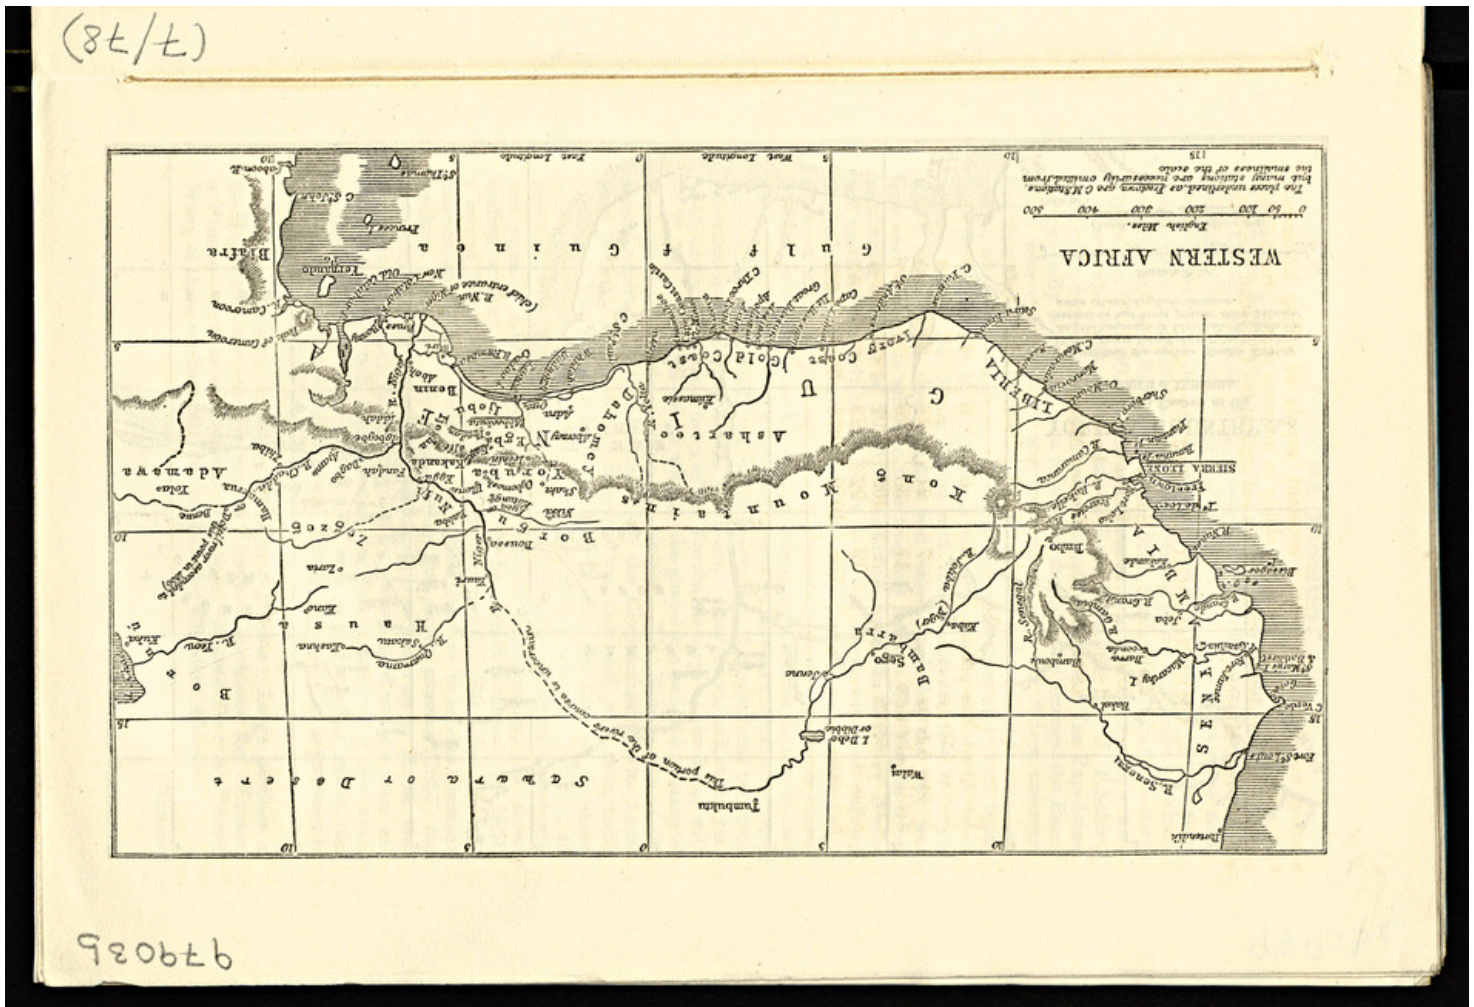

# Basel Mission Archives

"Church Missionary Atlas: Western Africa"

**Title:** "Church Missionary Atlas: Western Africa"

**Ref. number:** 97903b

**Date:** Proper date: 1857

**Subject:** [Geography]: Africa {continent}: West Africa  
[Archives catalogue]: Maps and plans: 90000er

**Type:** Map

**Format:** [Format]: 14cm x 22cm  
[Condition]: /  
[Material]: Papier  
[Scale unit]: ohne Angabe

**Relation:** 100202856

**Ordering:** Please contact us by email [info@bmarchives.org](mailto:info@bmarchives.org)