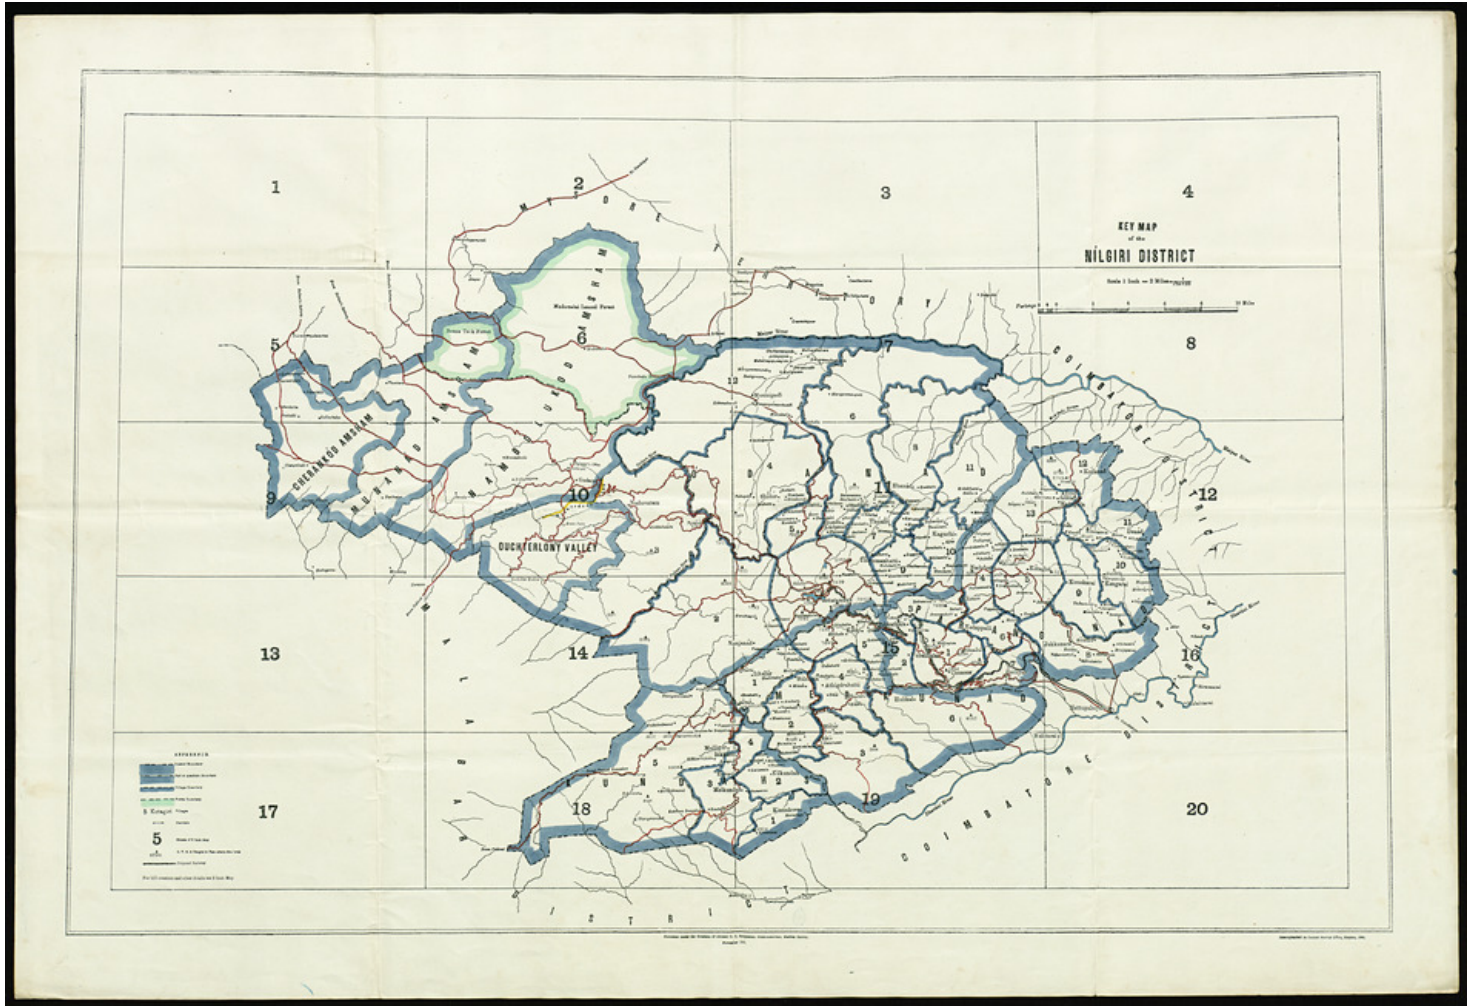

Basel Mission Archives

"Key Map of the Nilgiri District."

Title: "Key Map of the Nilgiri District."

Ref. number: 97840

Date: Proper date: 1886

Subject: [Geography]: Nilgiris
[Archives catalogue]: Maps and plans: 90000er

Type: Map

Format: [Format]: 69cm x 101cm
[Condition]: -
[Material]: Halbkarton
[Scale unit]: Miles

Ordering: Please contact us by email info@bmarchives.org

Contact details: Basel Mission Archives/ mission 21, Missionstrasse 21, 4003 Basel, tel. (+41