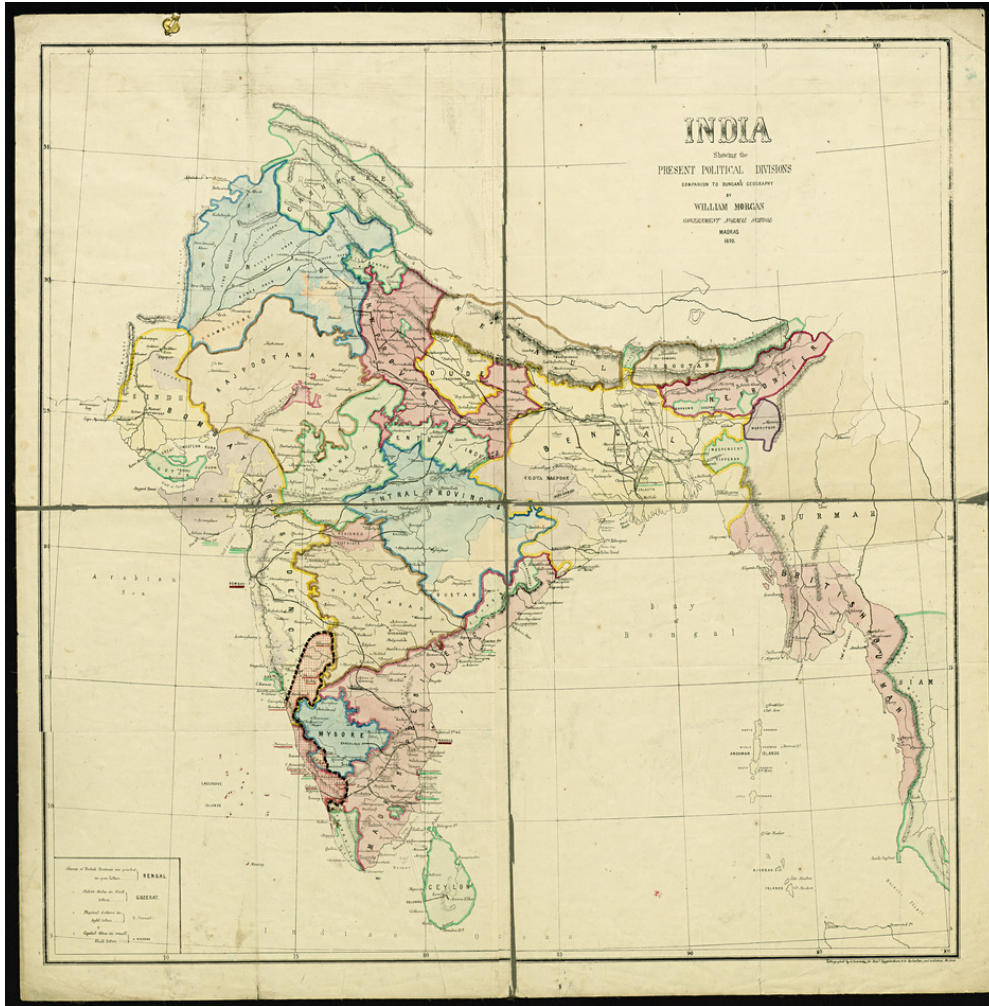

Basel Mission Archives

"India Showing the Present Political Divisions Companion to Duncan's Geography by William Morgan. Madras 1870"

Title: "India Showing the Present Political Divisions Companion to Duncan's Geography by William Morgan. Madras 1870"

Ref. number: 97822

Date: Proper date: 1870

Subject: [Geography]: Indien
[Archives catalogue]: Maps and plans: 90000er

Type: Map

Format: [Format]: 67cm x 67cm
[Condition]: -
[Material]: Papier auf Stoff

Ordering: Please contact us by email info@bmarchives.org