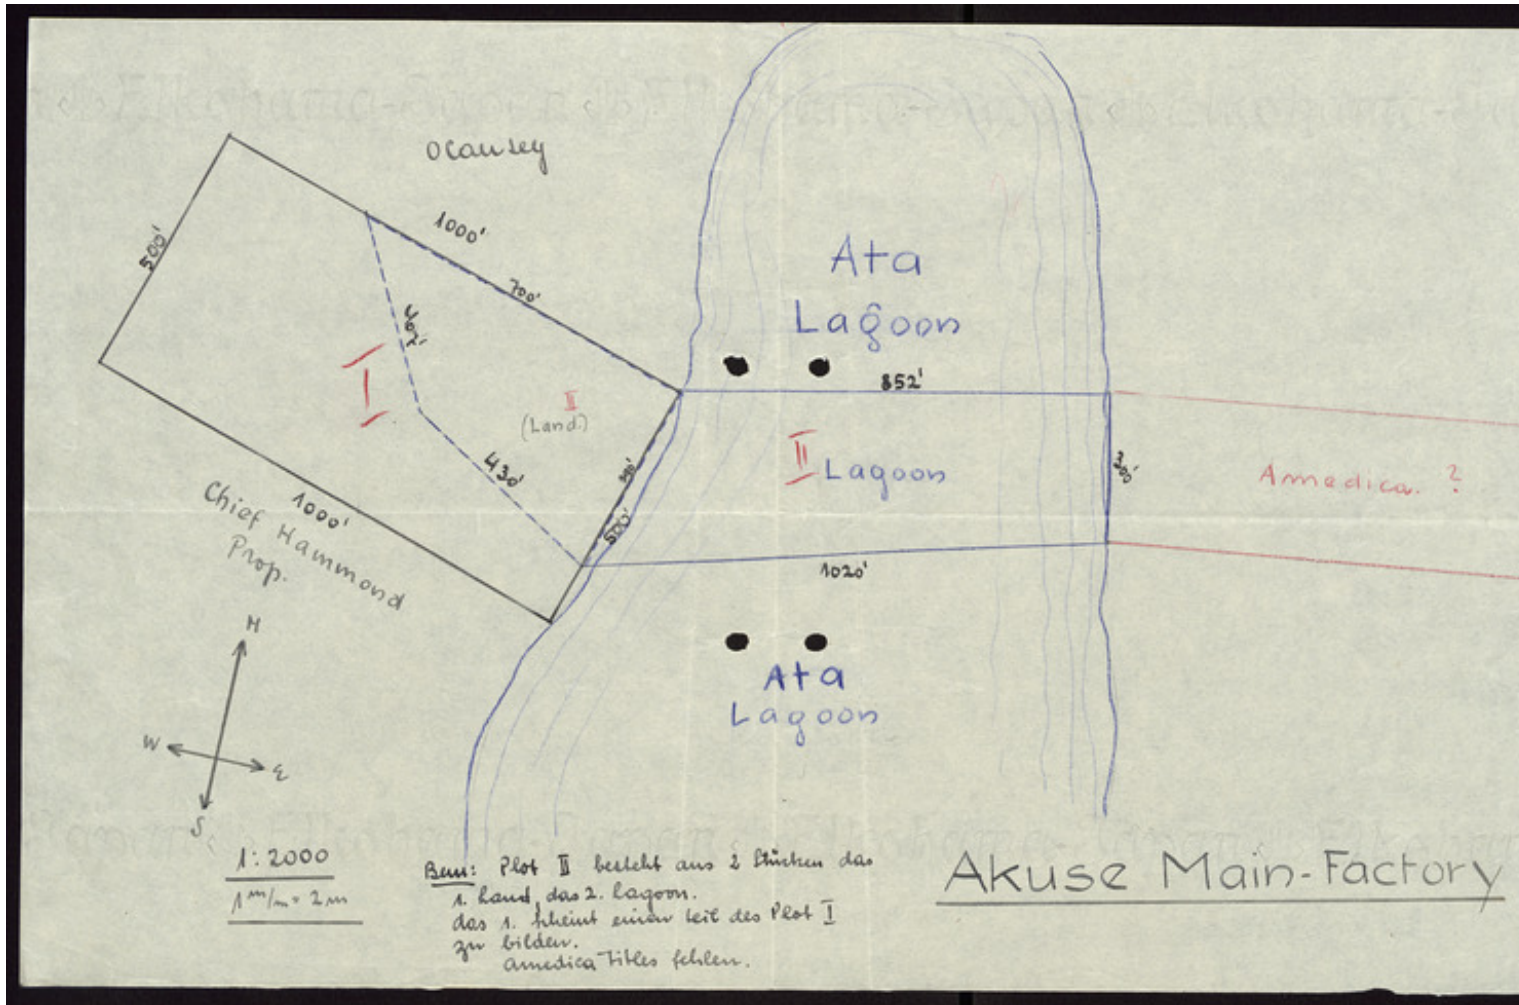

## "Akuse Main-Factory"

**Title:** "Akuse Main-Factory"

**Ref. number:** UTC-31.285

**Date:** Proper date: [ohne Angabe]

**Subject:** [Geography]: Africa {continent}: Ghana {modern state}: Ghana {traditional states}: Krobo {traditional state}: Akuse {place}  
[Geography]: Africa {continent}: Ghana {modern state}: Ghana  
[Archives catalogue]: Maps and plans: UTC: UTC-31

**Type:** Map

**Format:** [Format]: 29cm x 57cm  
[Scale]: 2000  
[Condition]: -  
[Detail]: Station  
[Material]: Papier  
[Scale unit]: Meter  
[Relevance]: /