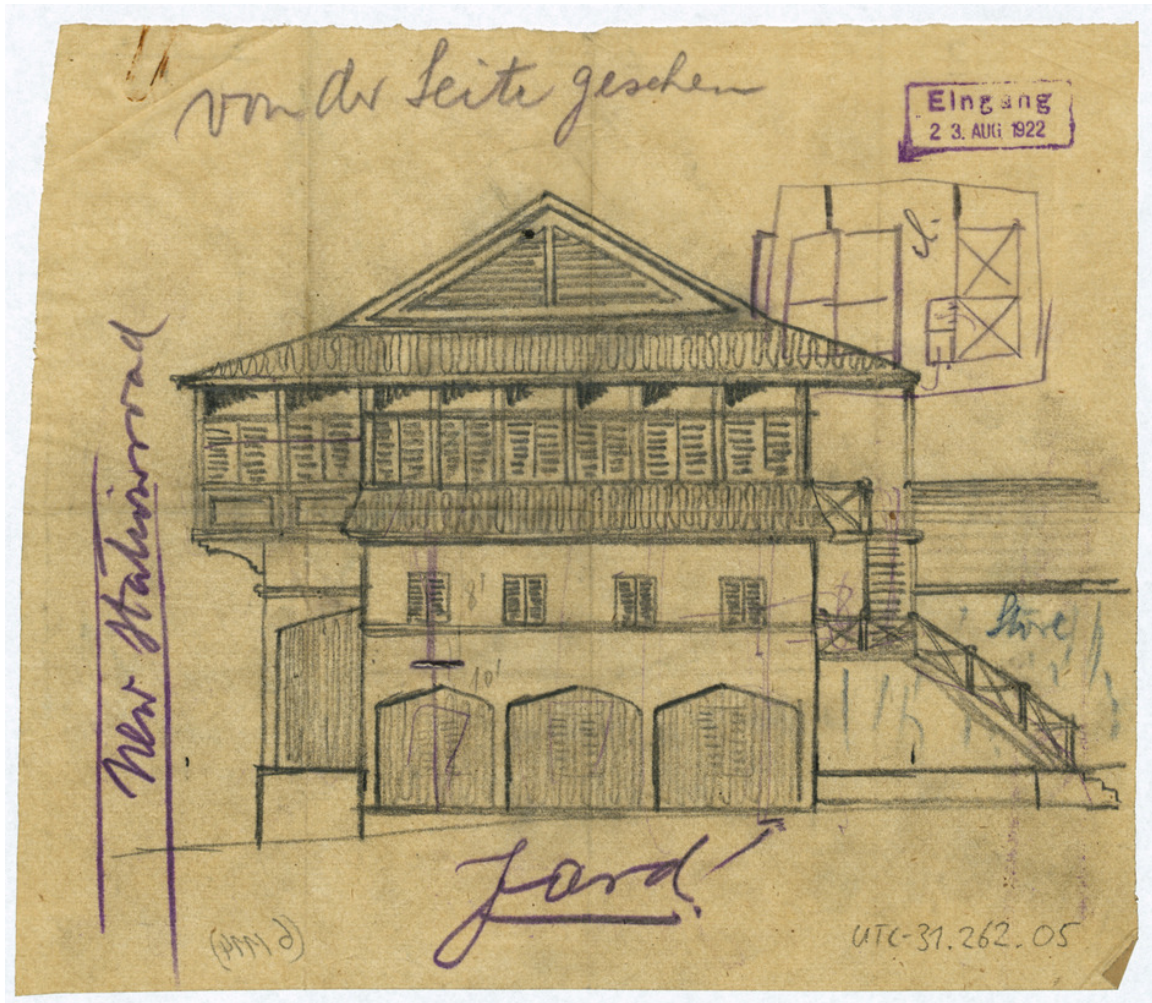

# Basel Mission Archives

"New Station Road. Von der Seite gesehen. "

**Title:** "New Station Road. Von der Seite gesehen. "

**Alternate title:** New Station Road. Side-view

**Ref. number:** UTC-31.262.05

**Date:** Proper date: 1922

**Subject:** [Geography]: Africa {continent}: Ghana {modern state}: Ghana  
[Geography]: Kumasi  
[Archives catalogue]: Maps and plans: UTC: UTC-31: UTC-31.262

**Type:** Map

**Format:** [Format]: 21cm x 25cm  
[Condition]: -!  
[Detail]: Haus  
[Material]: Pergamentpapier (gelbliches dünnes)  
[Scale unit]: ohne Angabe  
[Relevance]: /