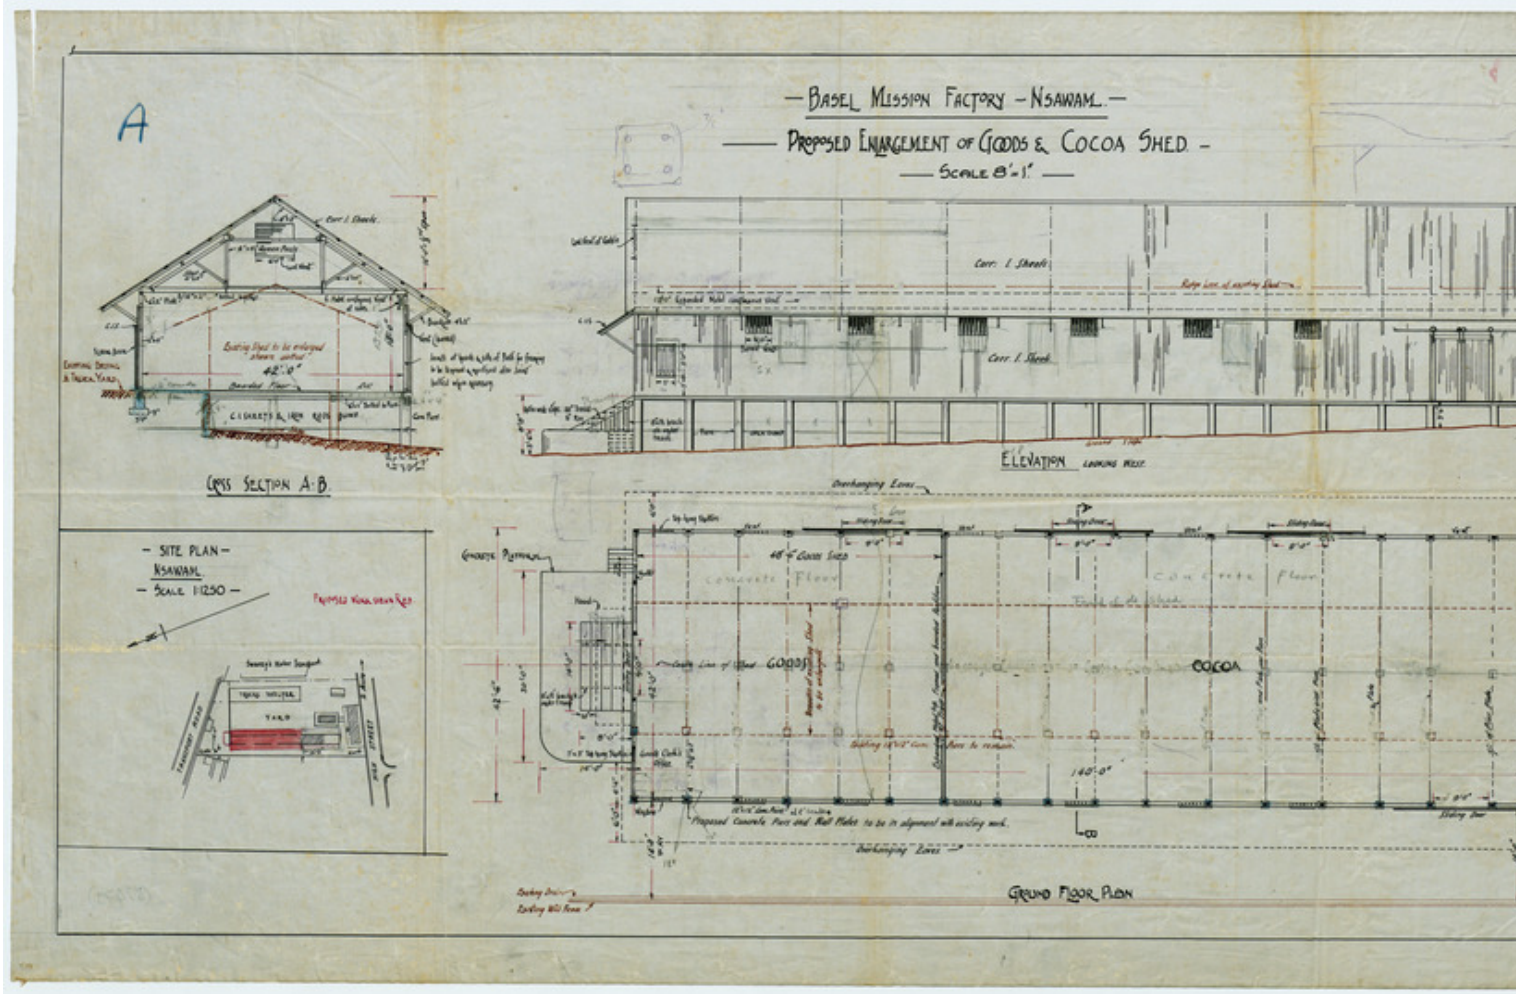

# Basel Mission Archives

"Basel Mission Factory - Nsawam. Proposed Enlargement of Goods & Cocoa Shed"

**Title:** "Basel Mission Factory - Nsawam. Proposed Enlargement of Goods & Cocoa Shed"

**Ref. number:** UTC-31.237.01

**Date:** Proper date: [nach 1921]

**Subject:** [Geography]: Africa {continent}: Ghana {modern state}: Ghana  
[Geography]: Nsawam  
[Archives catalogue]: Maps and plans: UTC: UTC-31: UTC-31.237

**Type:** Map

**Format:** [Format]: 49cm x 87cm  
[Condition]: -  
[Detail]: Haus  
[Material]: Wachspapier  
[Scale unit]: unbekannt  
[Relevance]: /