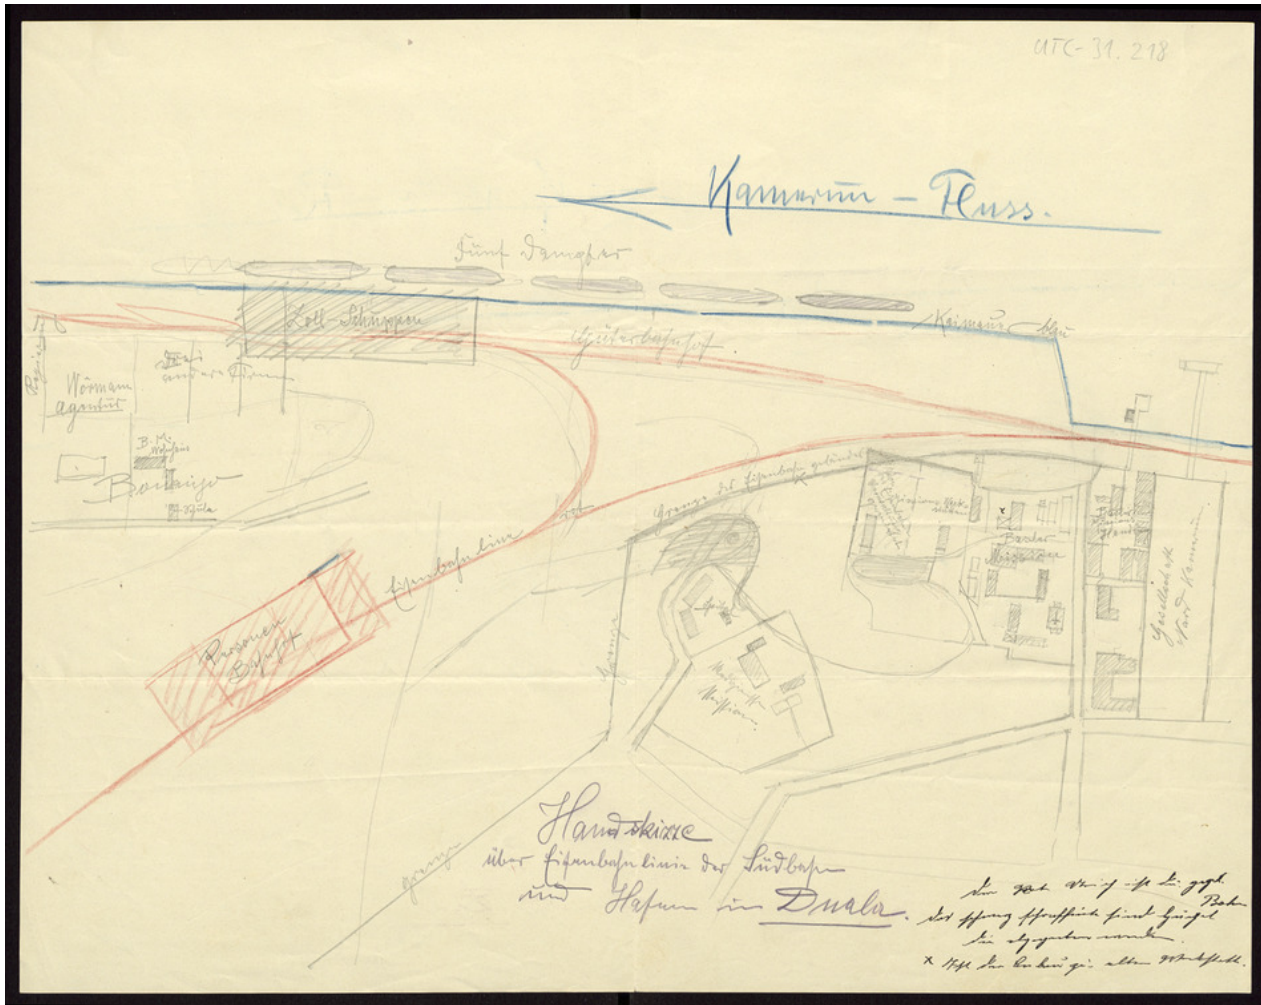

Basel Mission Archives

"Handskizze über Eisenbahnlinie der Südbahn und Hafen in Duala "

Title: "Handskizze über Eisenbahnlinie der Südbahn und Hafen in Duala "

Alternate title: Sketch concerning the railway line of the Southern Railways and the harbour in Douala

Ref. number: UTC-31.218

Date: Proper date: [ohne Angabe]

Subject: [Geography]: Africa {continent}: West Africa: Cameroon
[Geography]: Douala
[Archives catalogue]: Maps and plans: UTC: UTC-31

Type: Map

Format: [Format]: 33cm x 42cm
[Condition]: /
[Detail]: Station
[Material]: Papier
[Scale unit]: ohne Angabe