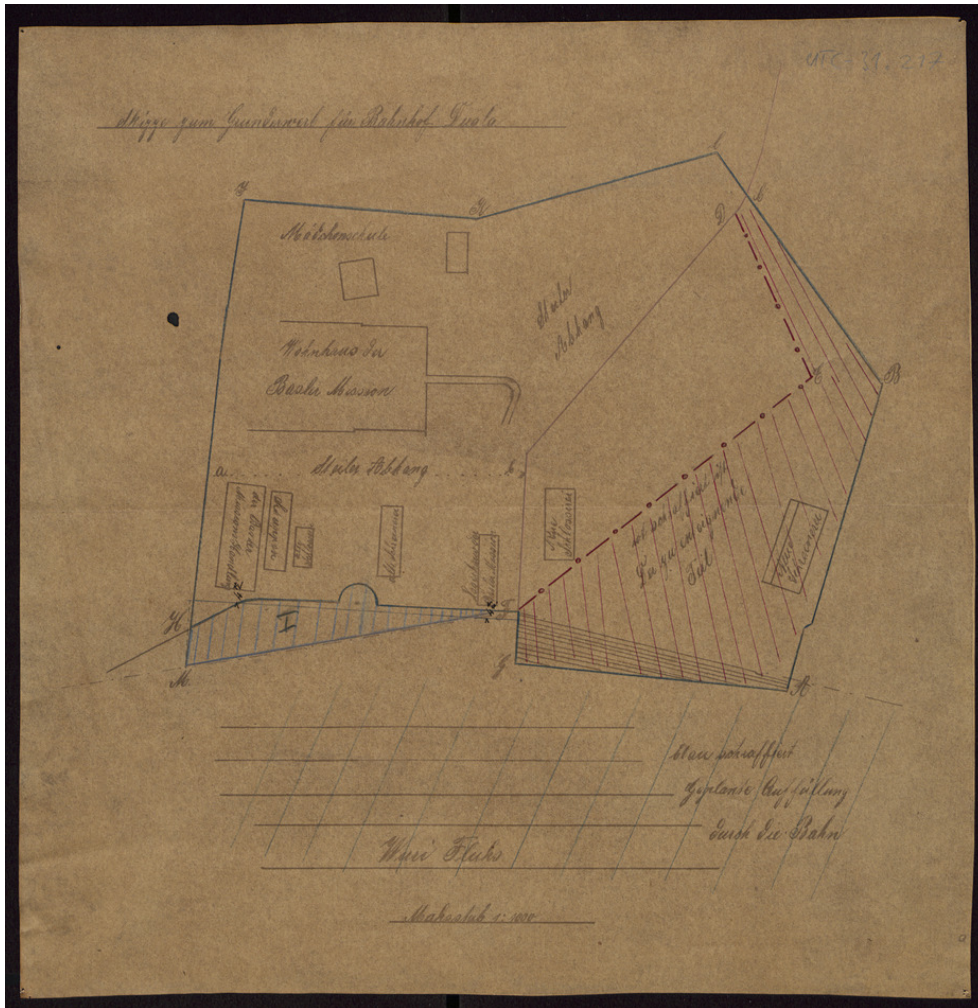

Basel Mission Archives

"Skizze zum [?] für Bahnhof Duala "

Title: "Skizze zum [?] für Bahnhof Duala "

Alternate title: Sketch [?] train station Douala

Ref. number: UTC-31.217

Date: Proper date: [ohne Angabe]

Subject: [Geography]: Africa {continent}: West Africa: Cameroon
[Geography]: Duala
[Archives catalogue]: Maps and plans: UTC: UTC-31

Type: Map

Format: [Format]: 31cm x 30cm
[Scale]: 1000
[Condition]: -!
[Detail]: Station
[Material]: Papier
[Scale unit]: ohne Angabe