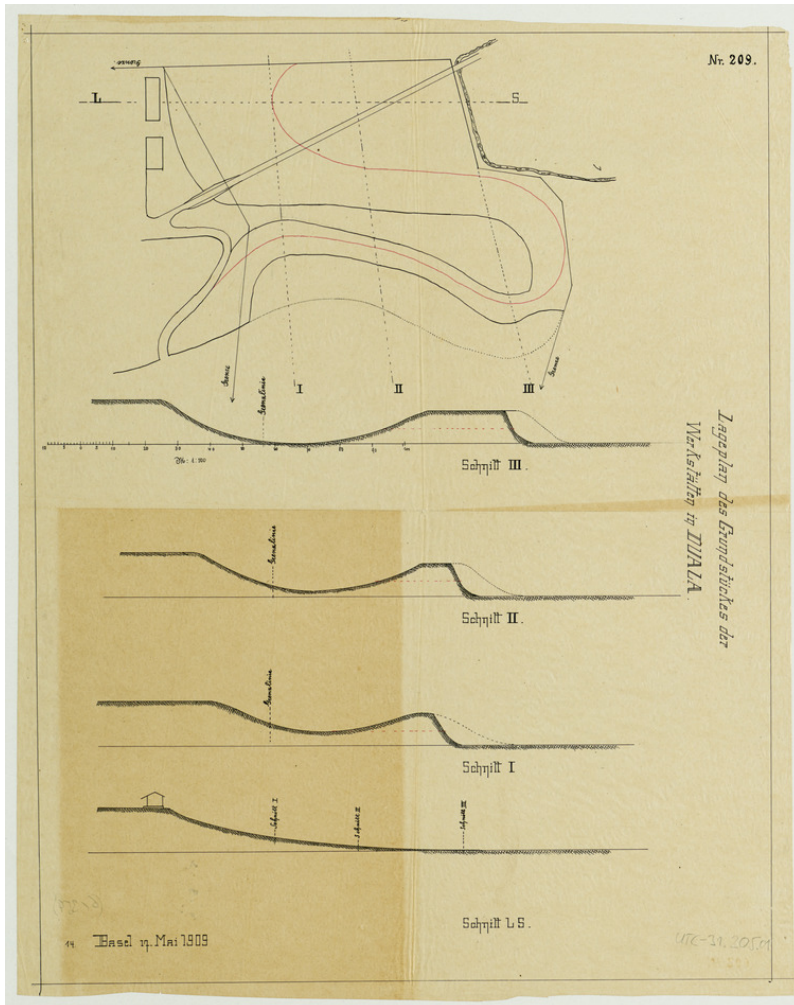

# Basel Mission Archives

"Lageplan des Grundstückes der Werkstätten in Duala "

**Title:** "Lageplan des Grundstückes der Werkstätten in Duala "

**Alternate title:** Site plan of the workshop property in Douala

**Ref. number:** UTC-31.205.01

**Date:** Proper date: 1909

**Subject:** [Geography]: Africa {continent}: West Africa: Cameroon  
[Geography]: Duala  
[Archives catalogue]: Maps and plans: UTC: UTC-31: UTC-31.205

**Type:** Map

**Format:** [Format]: 48cm x 60cm  
[Scale]: 500  
[Condition]: -  
[Detail]: Station  
[Material]: Pergamentpapier (gelbliches dünnes)  
[Scale unit]: unbekannt