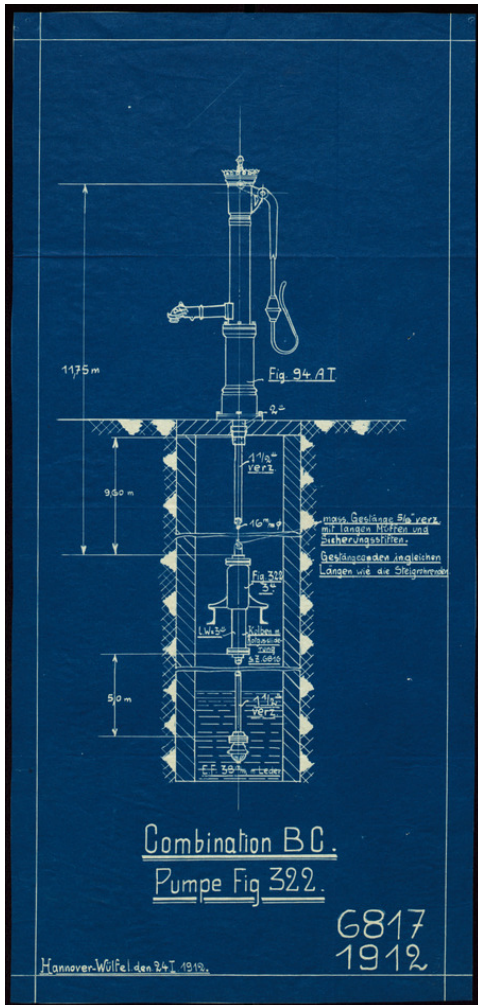

Basel Mission Archives

"Combination BC Pumpe Fig 322"

Title: "Combination BC Pumpe Fig 322"

Ref. number: UTC-31.194.04

Date: Proper date: 1912

Subject: [Geography]: Africa {continent}: Cameroon {modern state}: Kamerun
[Geography]: Africa {continent}: West Africa: Cameroon
[Archives catalogue]: Maps and plans: UTC: UTC-31: Workshops and business Cameroon

Type: Map

Format: [Format]: 38cm x 18cm
[Condition]: /
[Detail]: Haus
[Material]: Papier
[Scale unit]: Meter
[Relevance]: /

Basel Mission Archives

- Ordering:** Please contact us by email info@bmarchives.org
- Contact details:** Basel Mission Archives/ mission 21, Missionstrasse 21, 4003 Basel, tel. (+41 61 260 2232), fax: (+41 61 260 2268), info@bmarchives.org
- Rights:** All the images (photographic and non- photographic) made available in this collection are the property of the Basel Mission / mission 21. The Basel Mission claims copyright on the images in their possession and requires those - both individuals and organisations - publishing any of the images, to pay a users fee.