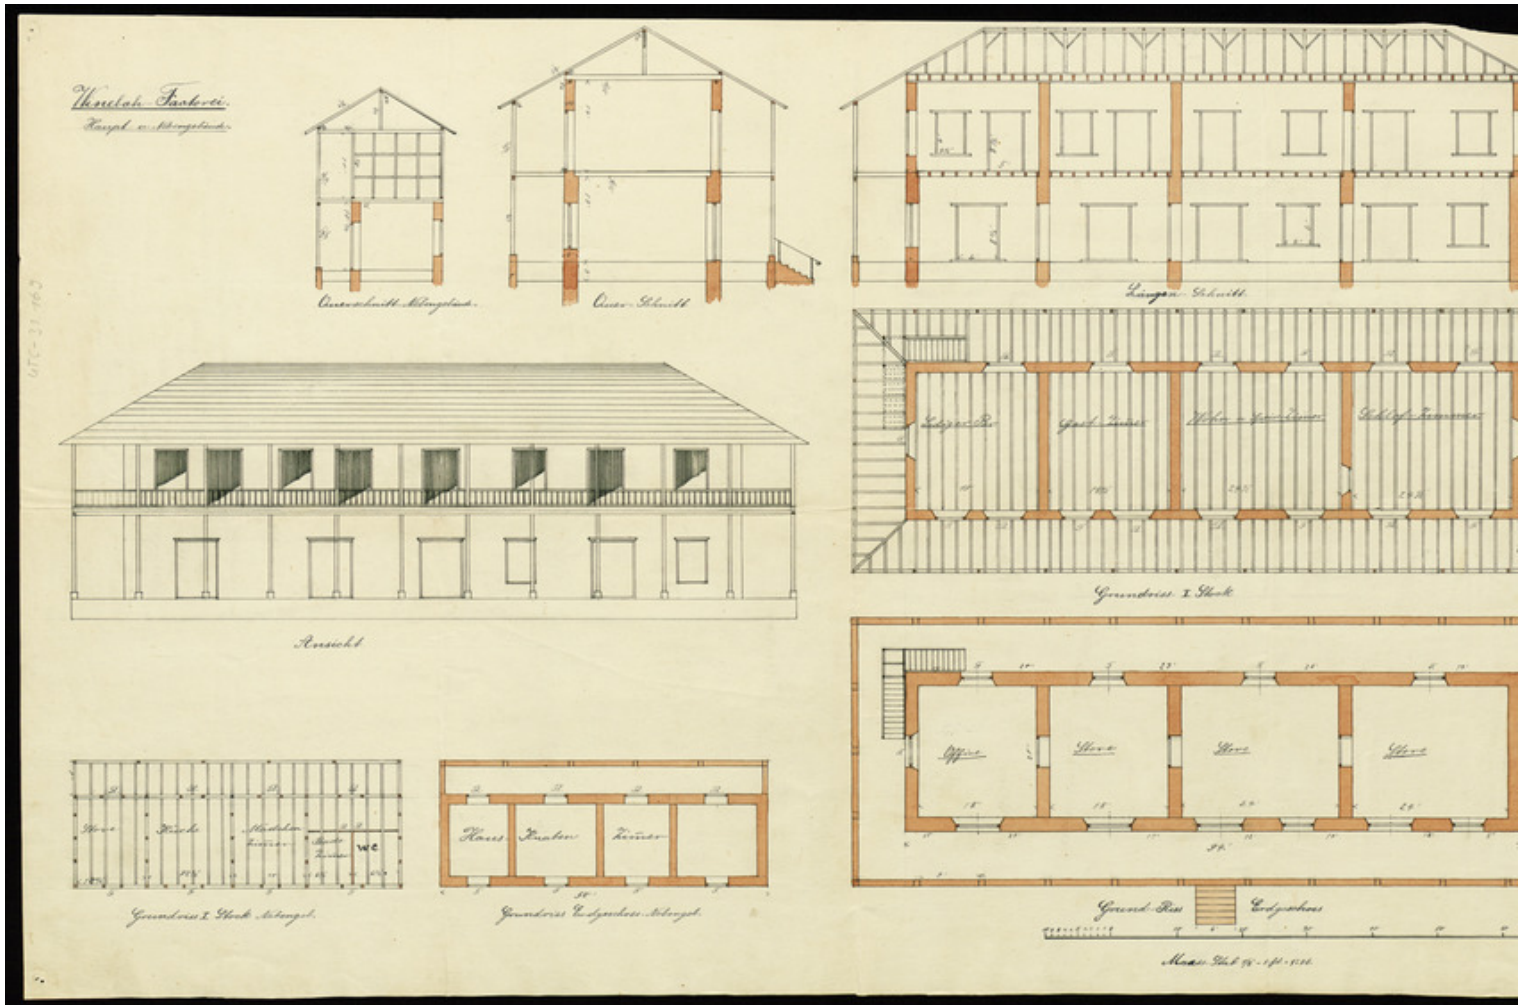

Basel Mission Archives

"Winebah-Factorei. Haupt- und Nebengebäude "

Title: "Winebah-Factorei. Haupt- und Nebengebäude "

Alternate title: Winnebah Factory. Main building and outbuilding.

Ref. number: UTC-31.169

Date: Proper date: 1901

Subject: [Geography]: Africa {continent}: Ghana {modern state}: Ghana
[Geography]: Winnebah
[Archives catalogue]: Maps and plans: UTC: UTC-31

Type: Map

Format: [Format]: 46cm x 81cm
[Condition]: /
[Detail]: Haus
[Material]: Papier
[Scale unit]: Feet
[Relevance]: /