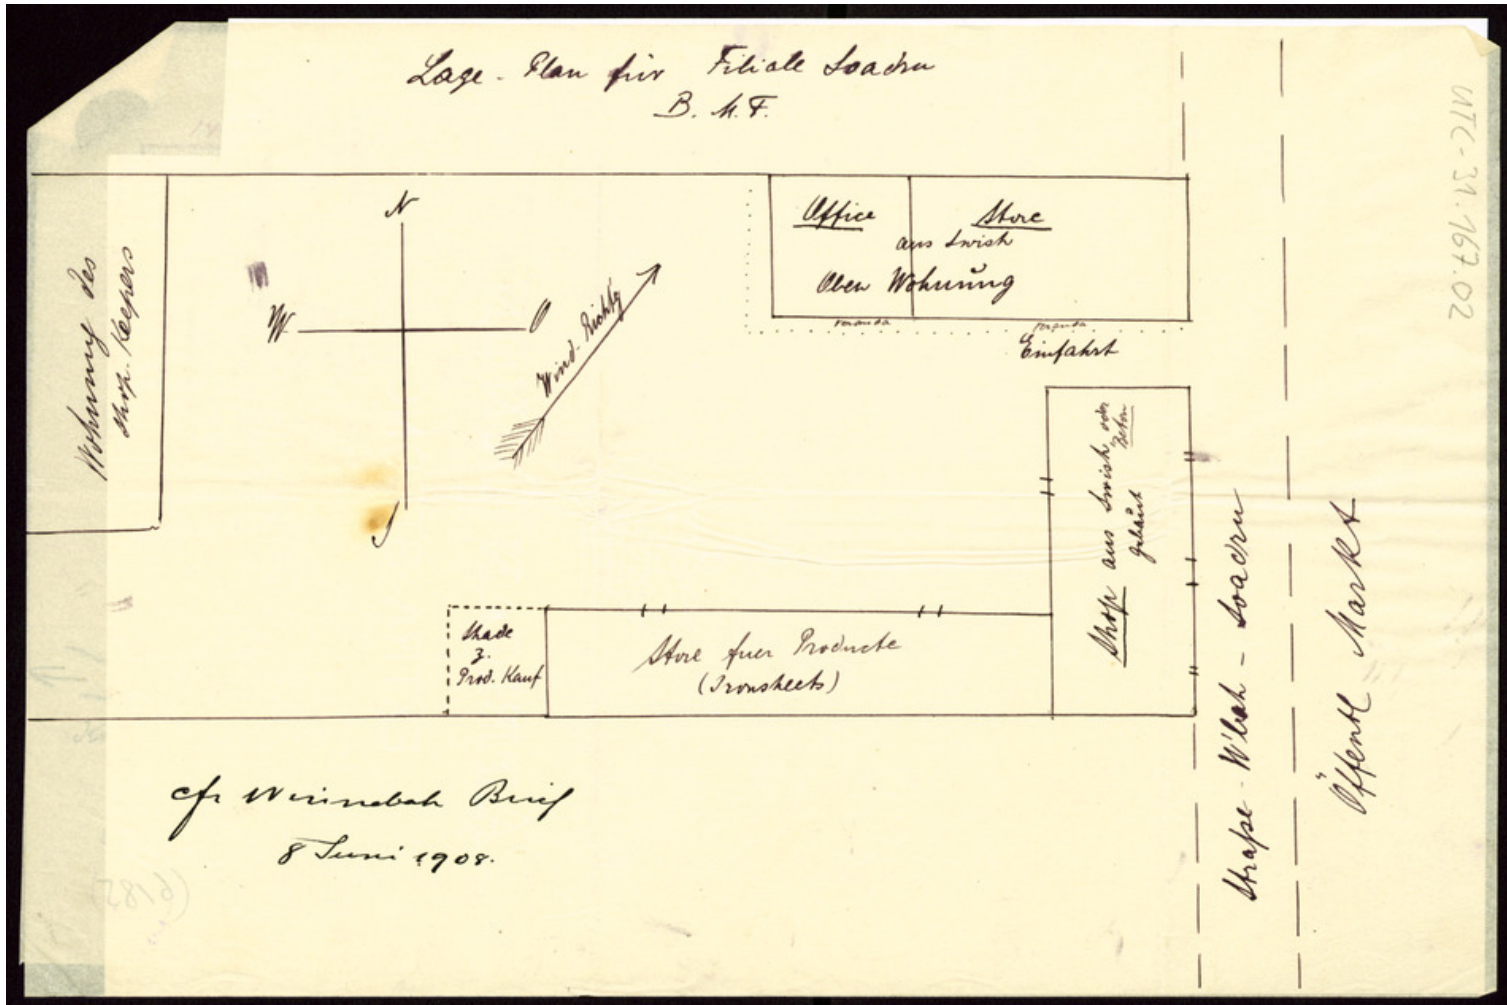

# Basel Mission Archives

"Lage-Plan für Filiale Loadsu[?] B.M.F. Cf Winnebah Brief 8. Juni 1908 "

- Title:** "Lage-Plan für Filiale Loadsu[?] B.M.F. Cf Winnebah Brief 8. Juni 1908 "
- Alternate title:** Site plan for the Loadsu[?] branch B.M.F. Cf Winnebah letter 8th June 1908
- Ref. number:** UTC-31.167.02
- Date:** Proper date: 1908
- Subject:** [Geography]: Africa {continent}: Ghana {modern state}: Ghana  
 [Geography]: Winnebah  
 [Archives catalogue]: Maps and plans: UTC: UTC-31: UTC-31.167
- Type:** Map
- Format:** [Format]: 21cm x 32cm  
 [Condition]: -  
 [Detail]: Station  
 [Material]: Papier  
 [Scale unit]: ohne Angabe  
 [Relevance]: /