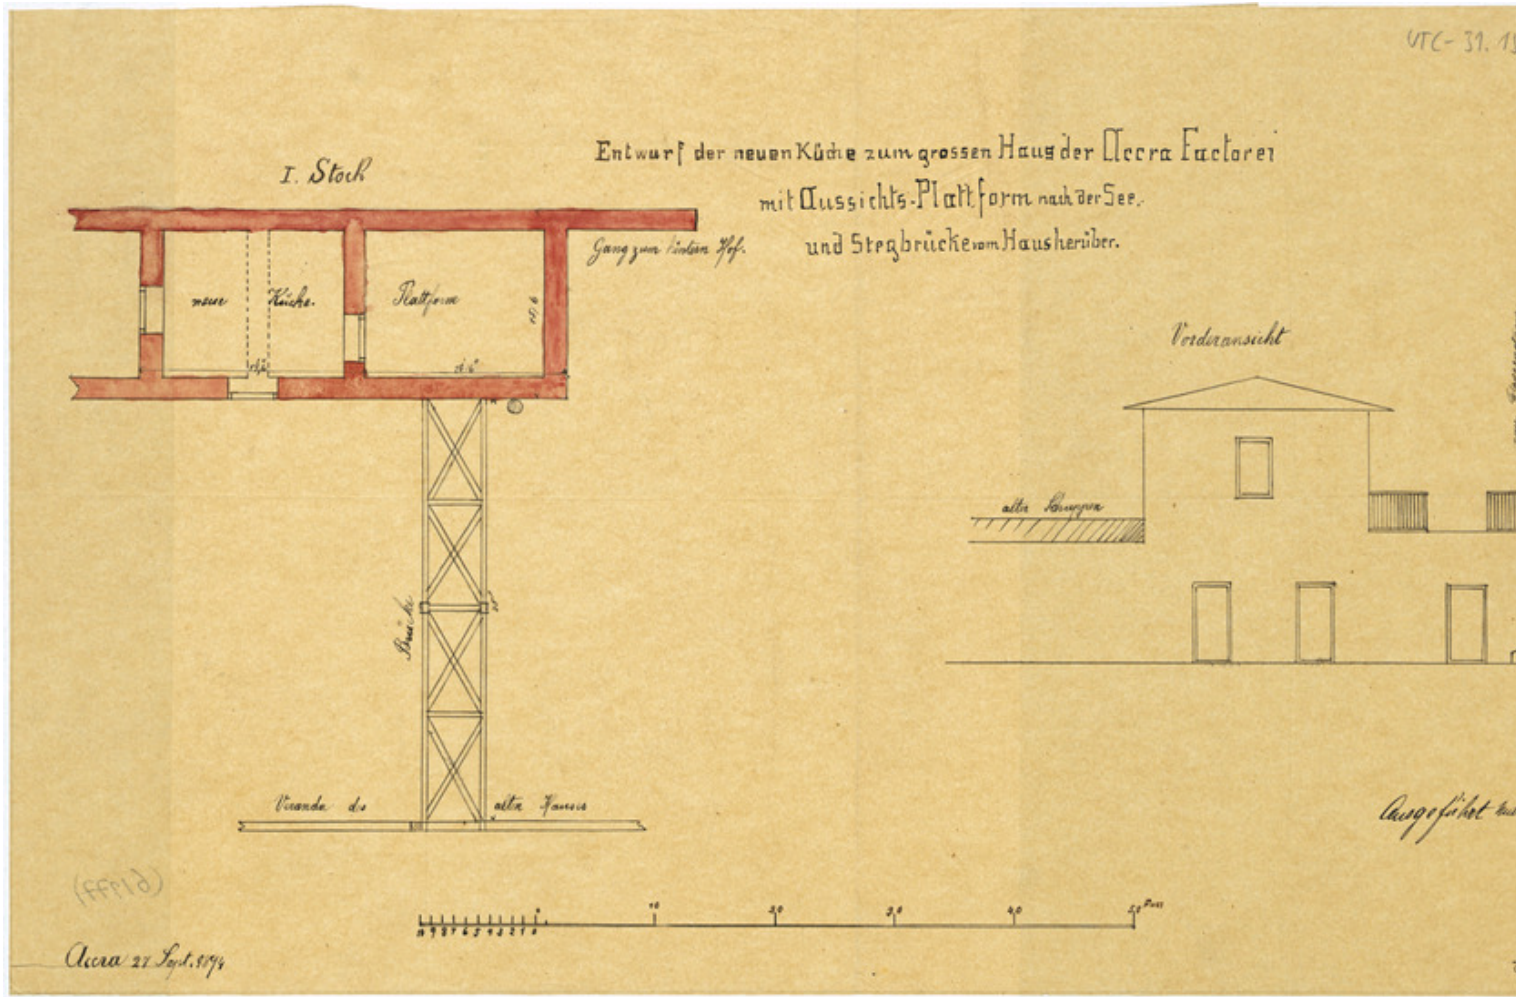

Basel Mission Archives

"Entwurf der neuen Küche zum grossen Haus der Accra Factoreien mit Aussichts-Plattform nach der See und Stegbrücke vom Haus herüber. Ausgeführt Mitte 1894 "

- Title:** "Entwurf der neuen Küche zum grossen Haus der Accra Factoreien mit Aussichts-Plattform nach der See und Stegbrücke vom Haus herüber. Ausgeführt Mitte 1894 "
- Alternate title:** Draft of the new kitchen for the big house of the Accra factory with veranda facing toward the lake and a footbridge from the house. Constructed mid 1894
- Ref. number:** UTC-31.157
- Date:** Proper date: 1894
- Subject:** [Geography]: Africa {continent}: Ghana {modern state}: Ghana {mission districts}: Accra {mission district}: Accra {place}
[Geography]: Africa {continent}: Ghana {modern state}: Ghana
[Archives catalogue]: Maps and plans: UTC: UTC-31
- Type:** Map

Basel Mission Archives

- Format:** [Format]: 26cm x 44cm
[Condition]: -
[Detail]: Haus
[Material]: Pergamentpapier (gelbliches dünnes)
[Scale unit]: Fuss
[Relevance]: /
- Ordering:** Please contact us by email info@bmarchives.org
- Contact details:** Basel Mission Archives/ mission 21, Missionstrasse 21, 4003 Basel, tel. (+41 61 260 2232), fax: (+41 61 260 2268), info@bmarchives.org
- Rights:** All the images (photographic and non- photographic) made available in this collection are the property of the Basel Mission / mission 21. The Basel Mission claims copyright on the images in their possession and requires those - both individuals and organisations - publishing any of the images, to pay a users fee.