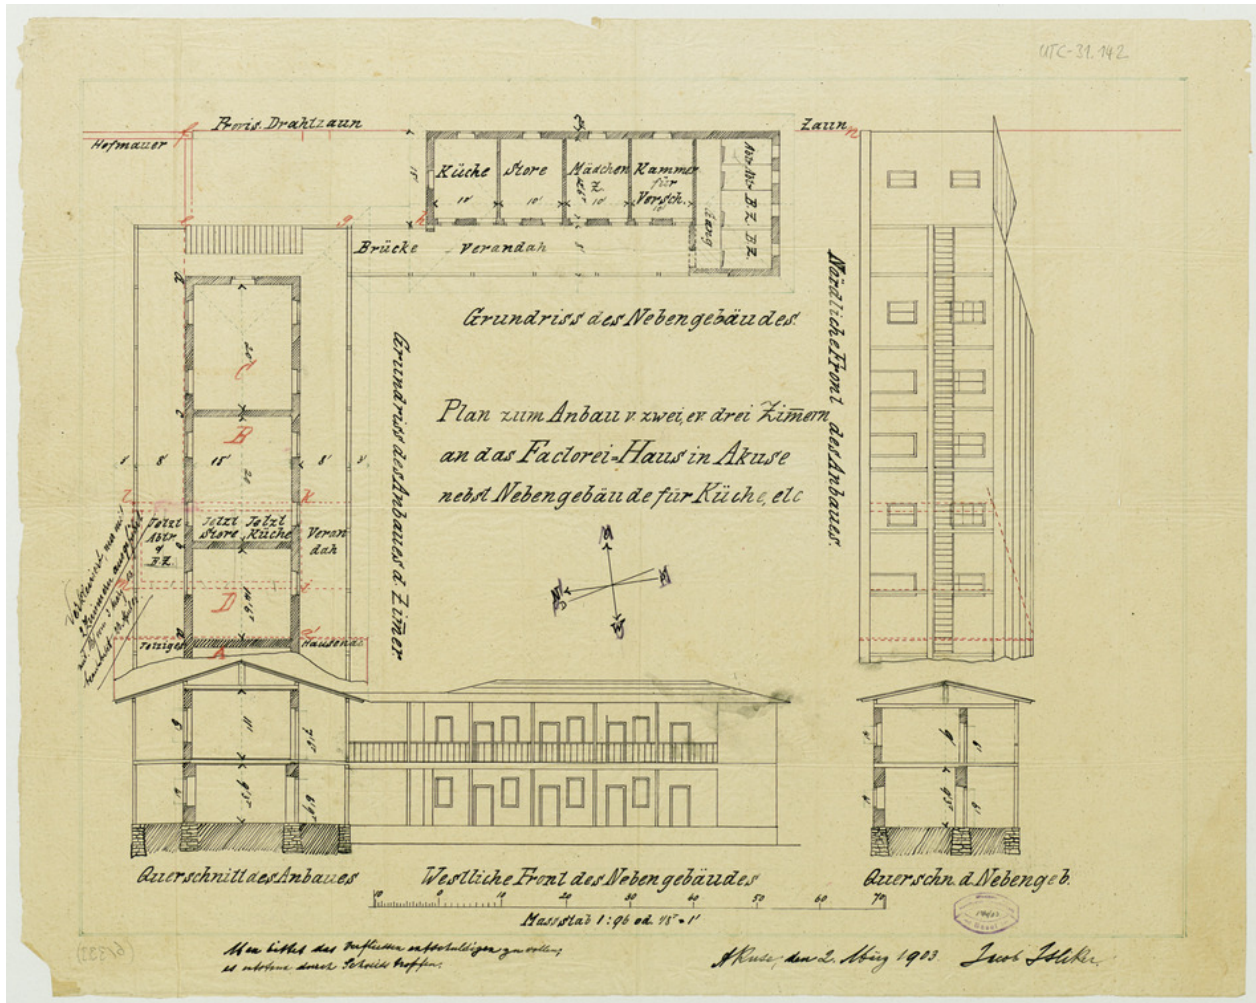

# Basel Mission Archives

"Plan zum Anbau v. zwei, ev. Drei Zimmern an das Factorei-Haus in Akuse nebst Nebengebäude für Küche, etc "

**Title:** "Plan zum Anbau v. zwei, ev. Drei Zimmern an das Factorei-Haus in Akuse nebst Nebengebäude für Küche, etc "

**Alternate title:** Extension plan for two to three rooms to be built on to the factory house in Akuse including an outbuilding for the kitchen, etc.

**Ref. number:** UTC-31.142

**Date:** Proper date: 1903

**Subject:** [Geography]: Africa {continent}: Ghana {modern state}: Ghana {traditional states}: Krobo {traditional state}: Akuse {place}  
 [Geography]: Africa {continent}: Ghana {modern state}: Ghana  
 [Archives catalogue]: Maps and plans: UTC: UTC-31

**Type:** Map

**Format:** [Format]: 49cm x 62cm  
 [Scale]: 96