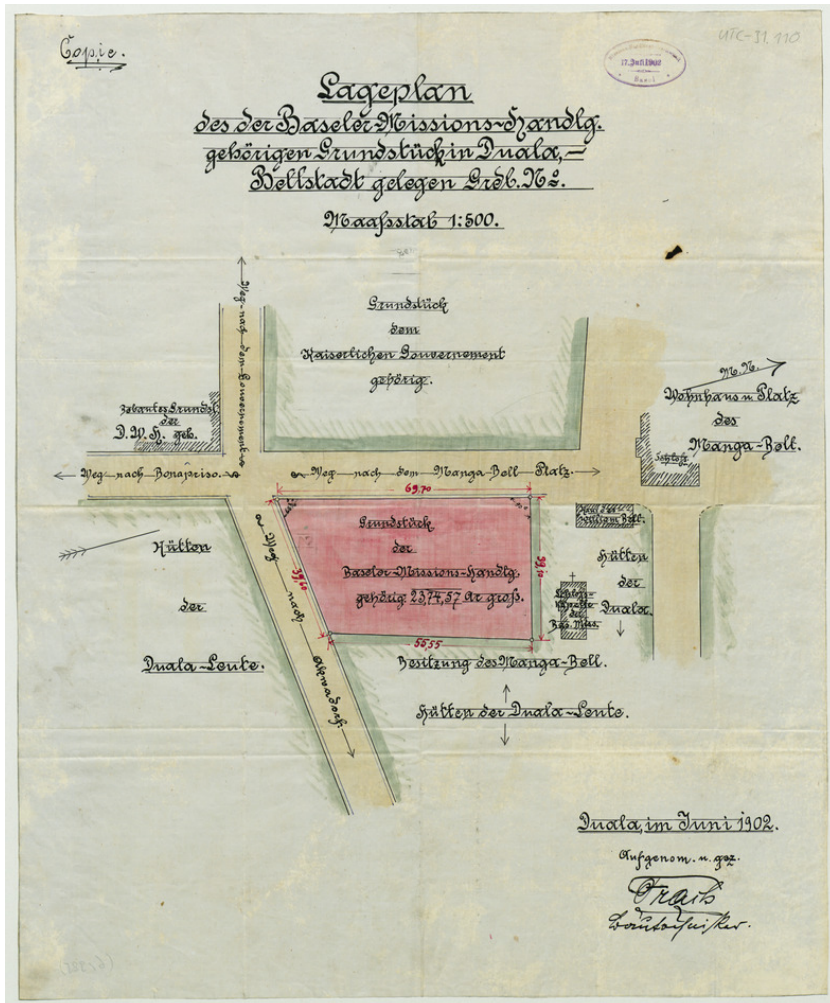

Basel Mission Archives

"Lageplan des der Baseler Missions-Handlg. Gehörigen Grundstück in Duala,- Bellstadt gelegen. Copie "

Title: "Lageplan des der Baseler Missions-Handlg. Gehörigen Grundstück in Duala,- Bellstadt gelegen. Copie "

Alternate title: Site plan of the property in Douala (Bellstadt) belonging to Basel Mission Industries. Copy.

Ref. number: UTC-31.110

Date: Proper date: 1902

Subject: [Geography]: Africa {continent}: West Africa: Cameroon
[Geography]: Duala
[Geography]: Bellstadt
[Archives catalogue]: Maps and plans: UTC: UTC-31

Type: Map

Format: [Format]: 55cm x 45cm
[Scale]: 500

Basel Mission Archives

[Condition]: -
[Detail]: Station
[Material]: Wachspapier
[Scale unit]: unbekannt
[Relevance]: /

Ordering: Please contact us by email info@bmarchives.org