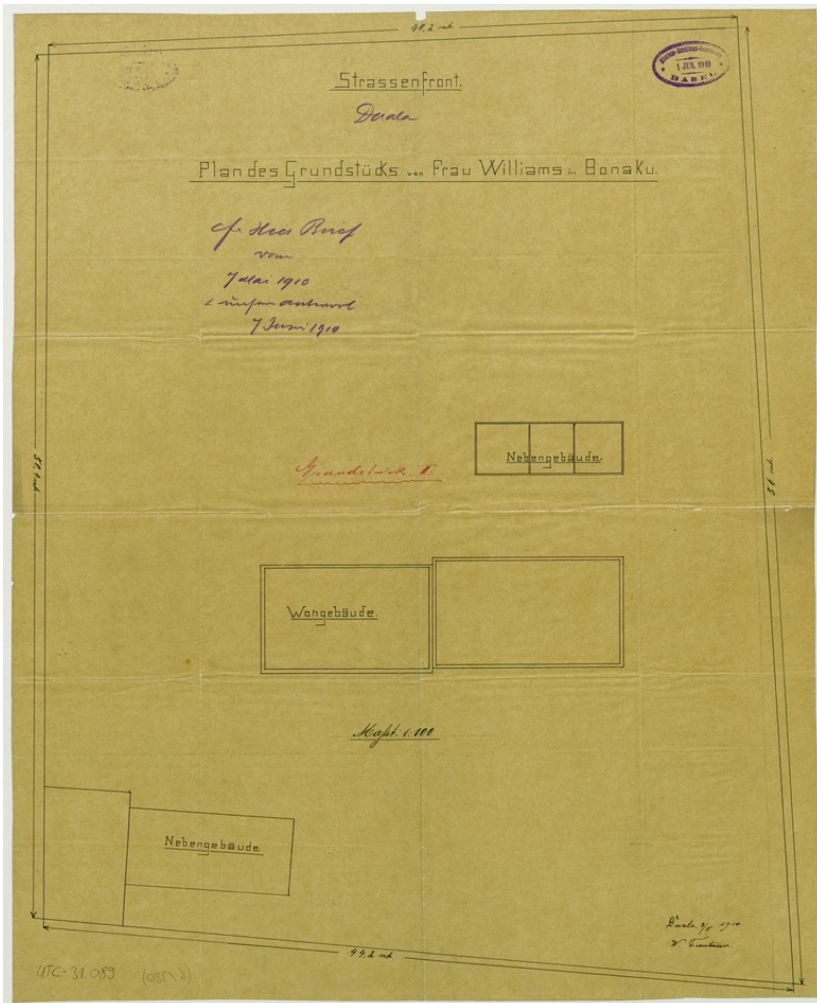

# Basel Mission Archives

"Plan des Grundstücks v. Frau Williams in Bonaku "

**Title:** "Plan des Grundstücks v. Frau Williams in Bonaku "

**Alternate title:** Plan of Mrs Williams' property in Bonaku

**Ref. number:** UTC-31.089

**Date:** Proper date: 1910

**Subject:** [Geography]: Africa {continent}: West Africa: Cameroon  
[Geography]: Bonaku  
[Archives catalogue]: Maps and plans: UTC: UTC-31

**Type:** Map

**Format:** [Format]: 58cm x 47cm  
[Condition]: -!  
[Detail]: Station  
[Material]: Pergamentpapier (gelbliches dünnes)  
[Scale unit]: Meter  
[Relevance]: /