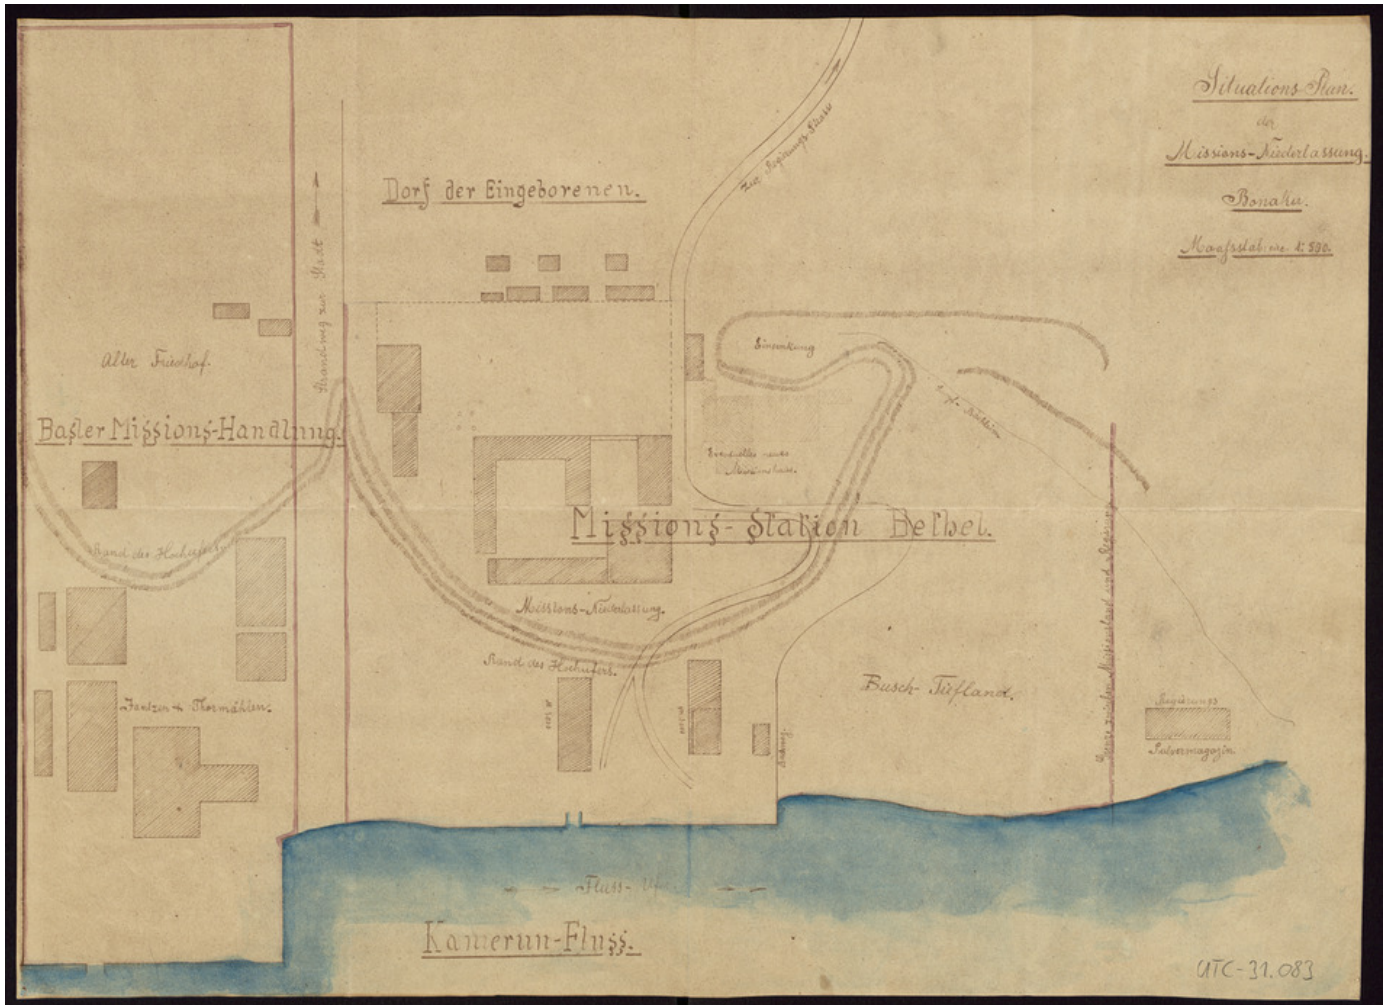

# Basel Mission Archives

"Situationsplan der Missionsniederlassung Bonaku [Site plan of the mission settlement Bonaku]"

**Title:** "Situationsplan der Missionsniederlassung Bonaku [Site plan of the mission settlement Bonaku]"

**Ref. number:** UTC-31.083

**Date:** Proper date: [ohne Angabe]

**Subject:** [Geography]: Africa {continent}: West Africa: Cameroon  
[Geography]: Bonaku  
[Geography]: Bethel  
[Archives catalogue]: Maps and plans: UTC: UTC-31

**Type:** Map

**Format:** [Format]: 35cm x 48cm  
[Scale]: 500  
[Condition]: /  
[Detail]: Station  
[Material]: Papier