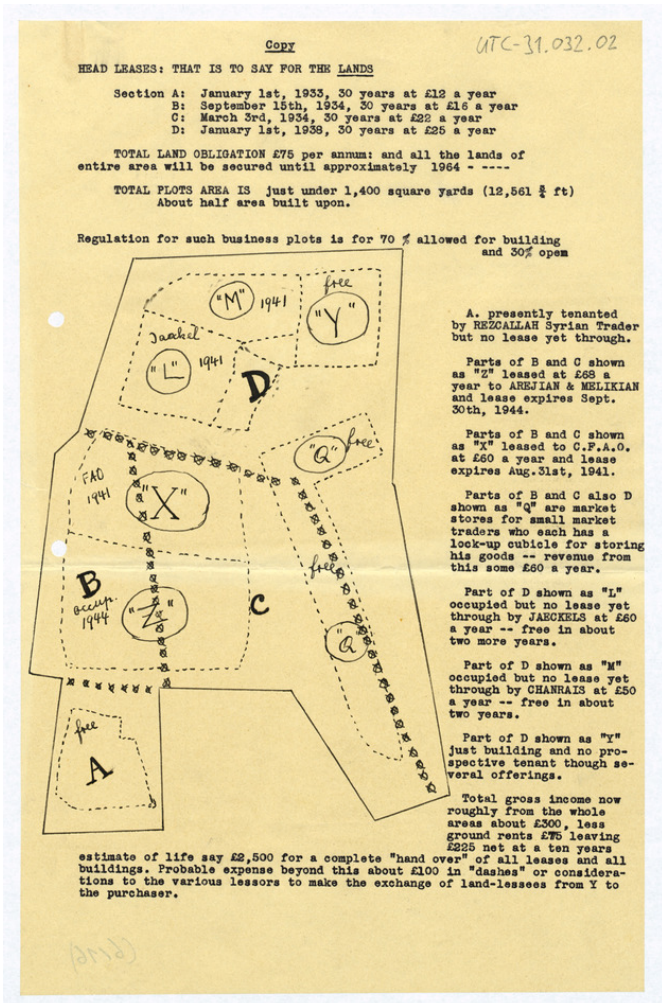

Basel Mission Archives

"Copy. Head Leases"

Title: "Copy. Head Leases"

Ref. number: UTC-31.032.02

Subject: [Geography]: Nigeria
[Geography]: Onitsha
[Archives catalogue]: Maps and plans: UTC: UTC-31: UTC-31.032