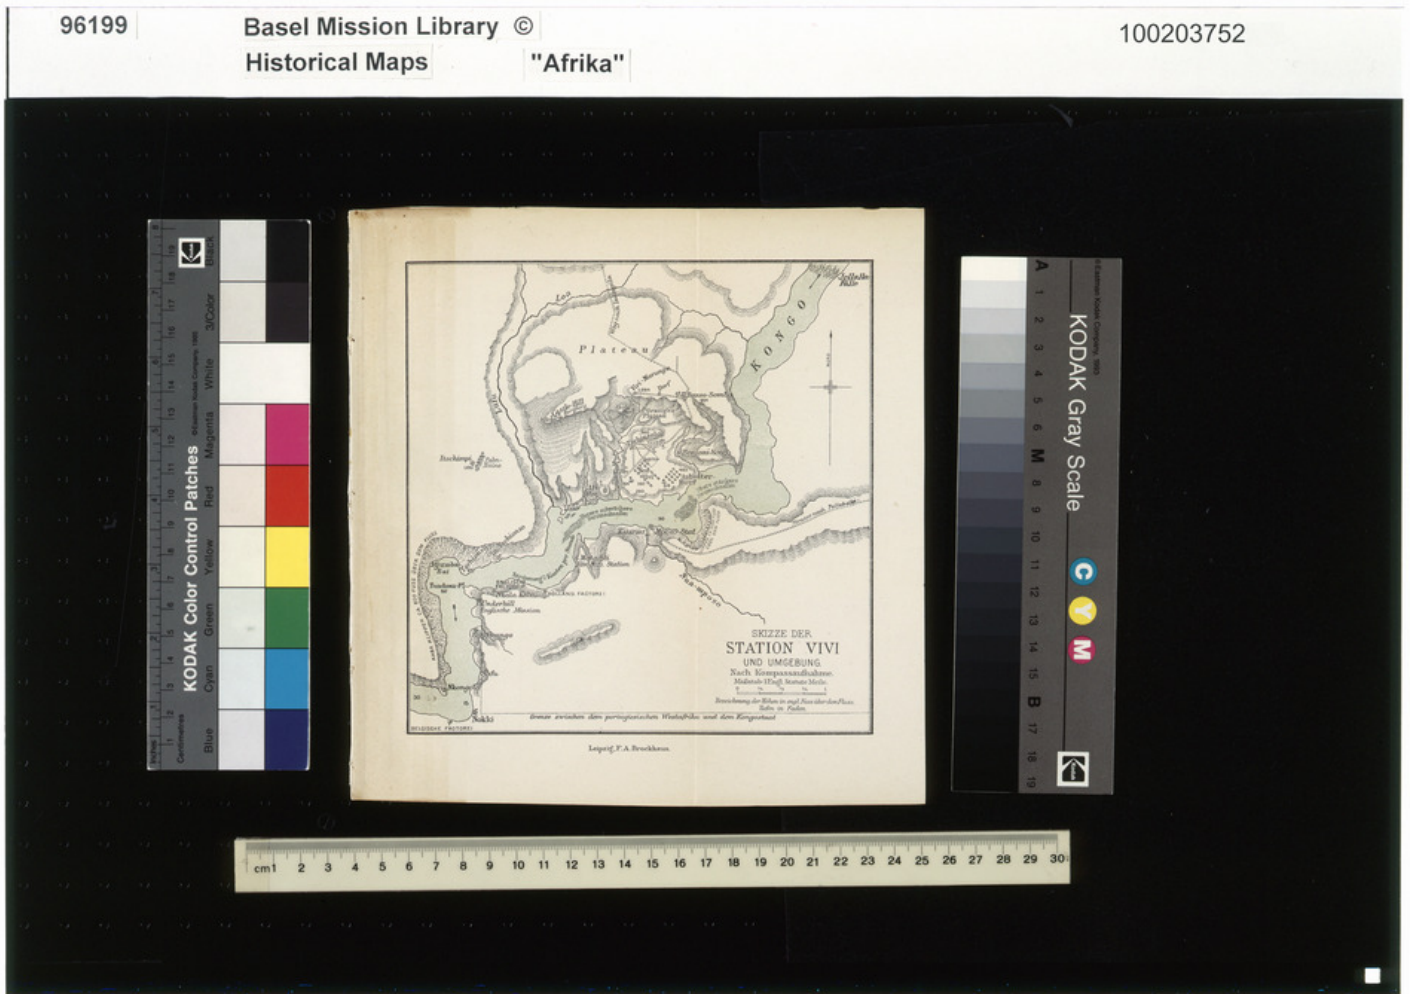

Basel Mission Archives

"Skizze der Station Vivi und Umgebung "

Title: "Skizze der Station Vivi und Umgebung "

Alternate title: Sketch of Vivi mission station and surroundings

Ref. number: 96199

Date: Proper date: [ohne Angabe]

Subject: [Geography]: Kongo
[Archives catalogue]: Maps and plans: 90000er

Type: Map

Format: [Format]: 22cm x 22cm

Relation: 100203750

Ordering: Please contact us by email info@bmarchives.org

Basel Mission Archives