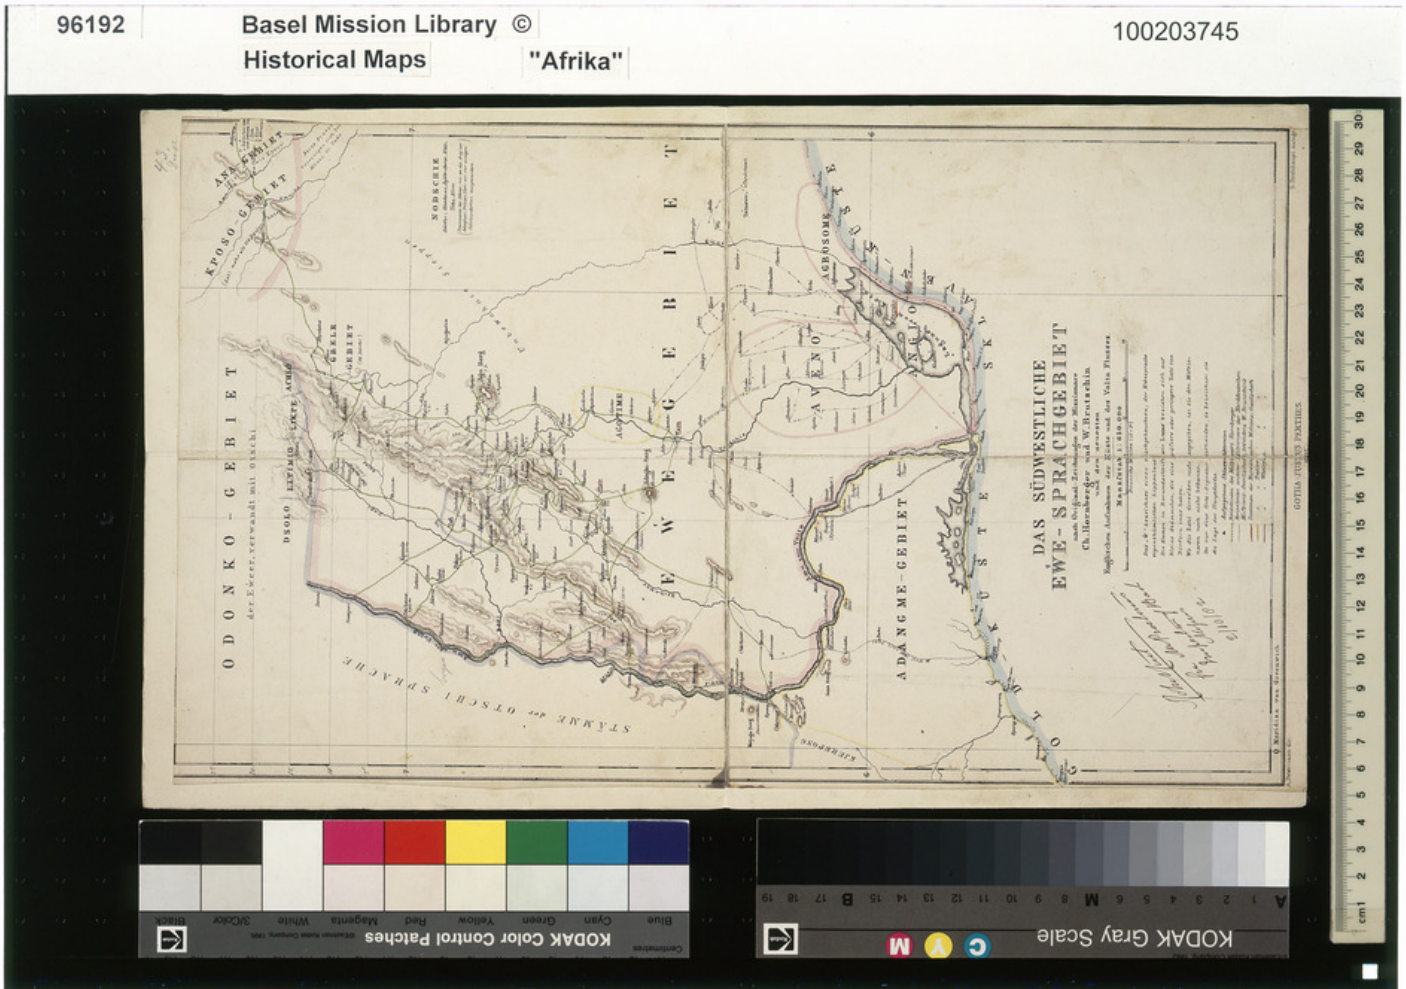

Basel Mission Archives

"Das südwestliche Ewe-Sprachgebiet nach Original-Zeichnungen der Missionare Ch. Hornberger und W. Brutschin "

Title: "Das südwestliche Ewe-Sprachgebiet nach Original-Zeichnungen der Missionare Ch. Hornberger und W. Brutschin "

Alternate title: The south-western Ewe language area according to original drawings by Missionaries Ch Hornberger and W. Brutschin

Ref. number: 96192

Date: Proper date: 1867

Subject: [Geography]: Africa {continent}: Ghana {modern state}: Ghana
[Archives catalogue]: Maps and plans: 90000er

Type: Map

Format: [Format]: 44cm x 27cm
[Condition]: -
[Material]: Verbund geleimt

Basel Mission Archives

- Ordering:** Please contact us by email info@bmarchives.org
- Contact details:** Basel Mission Archives/ mission 21, Missionstrasse 21, 4003 Basel, tel. (+41 61 260 2232), fax: (+41 61 260 2268), info@bmarchives.org
- Rights:** All the images (photographic and non- photographic) made available in this collection are the property of the Basel Mission / mission 21. The Basel Mission claims copyright on the images in their possession and requires those - both individuals and organisations - publishing any of the images, to pay a users fee.