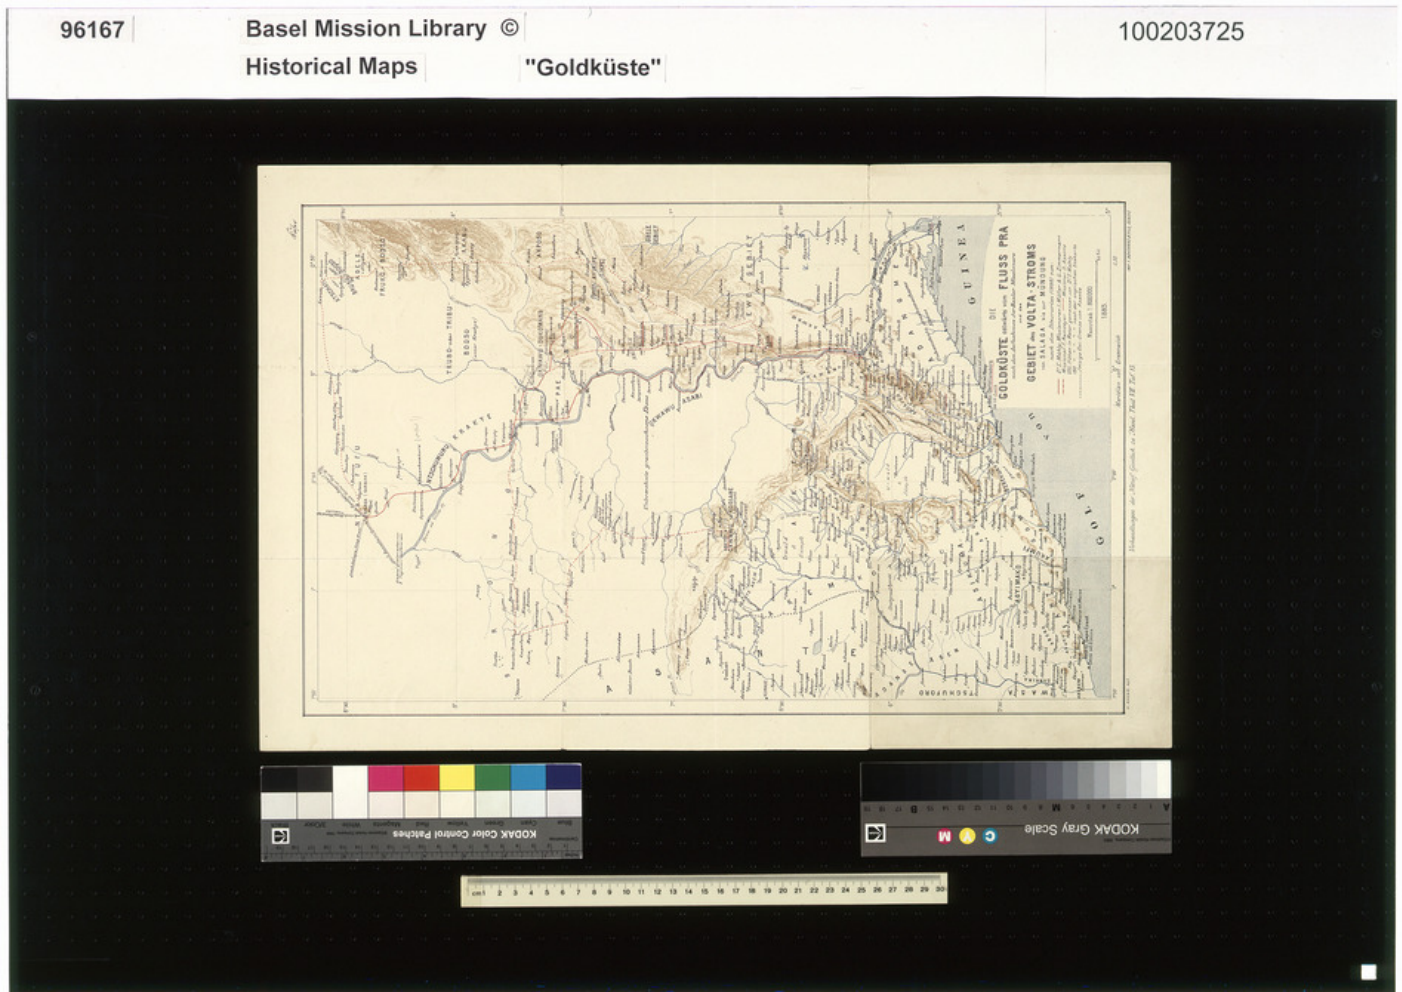

Basel Mission Archives

"Die Goldküste ostwärts vom Fluss Pra nach den Aufnahmen der Basler Missionare und das Gebiet des Volta-Stroms von Salaga bis zur Mündung nach den Itinerarien (1884) von ... "

- Title:** "Die Goldküste ostwärts vom Fluss Pra nach den Aufnahmen der Basler Missionare und das Gebiet des Volta-Stroms von Salaga bis zur Mündung nach den Itinerarien (1884) von ... "
- Alternate title:** The Gold Coast eastbound from the River Pra according to the survey by Basel missionaries and the area of the River Volta from Salaga up to the estuary according to the itineraria 1884 of ...
- Ref. number:** 96167
- Date:** Proper date: 1885
- Subject:** [Geography]: Sanaga
[Geography]: Goldküste
[Geography]: Pra (Fluss)
[Archives catalogue]: Maps and plans: 90000er
- Type:** Map

Basel Mission Archives

- Format:** [Format]: 59cm x 38cm
[Scale]: 800000
[Condition]: -
[Material]: Papier
[Scale unit]: Kilometer
- Relation:** 100203725
- Ordering:** Please contact us by email info@bmarchives.org
- Contact details:** Basel Mission Archives/ mission 21, Missionstrasse 21, 4003 Basel, tel. (+41 61 260 2232), fax: (+41 61 260 2268), info@bmarchives.org
- Rights:** All the images (photographic and non- photographic) made available in this collection are the property of the Basel Mission / mission 21. The Basel Mission claims copyright on the images in their possession and requires those - both individuals and organisations - publishing any of the images, to pay a users fee.