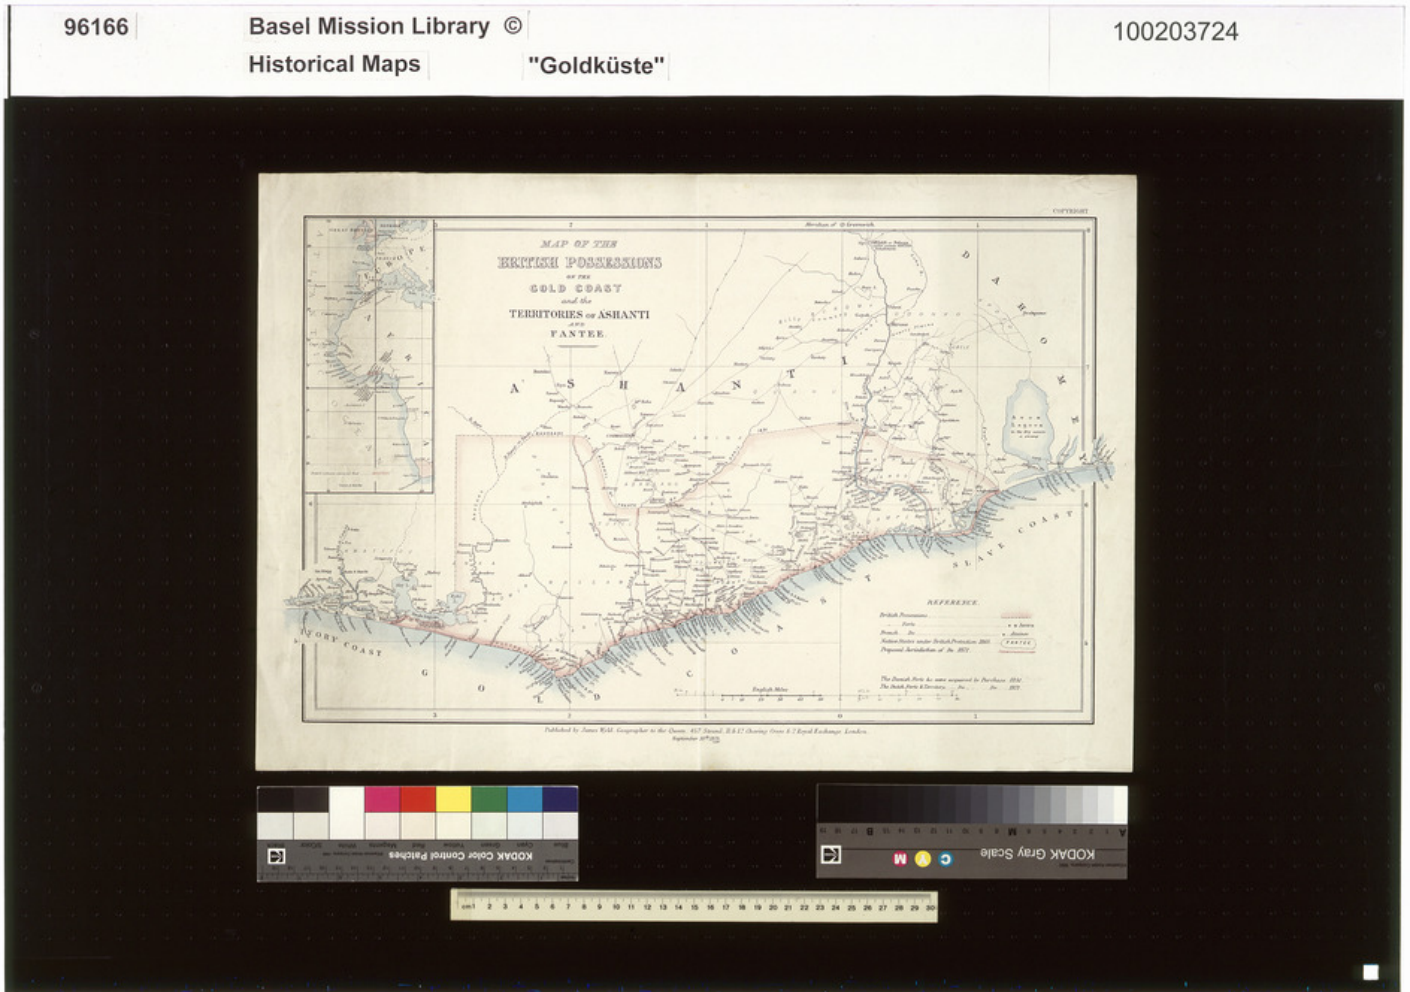

Basel Mission Archives

"Map of the British Possessions of the Gold Coast and the Territories of Ashanti and Pantee"

Title: "Map of the British Possessions of the Gold Coast and the Territories of Ashanti and Pantee"

Ref. number: 96166

Date: Proper date: 1873

Subject: [Geography]: Africa {continent}
[Geography]: Africa {continent}: Ghana {modern state}: Ghana
[Geography]: Asante
[Archives catalogue]: Maps and plans: 90000er