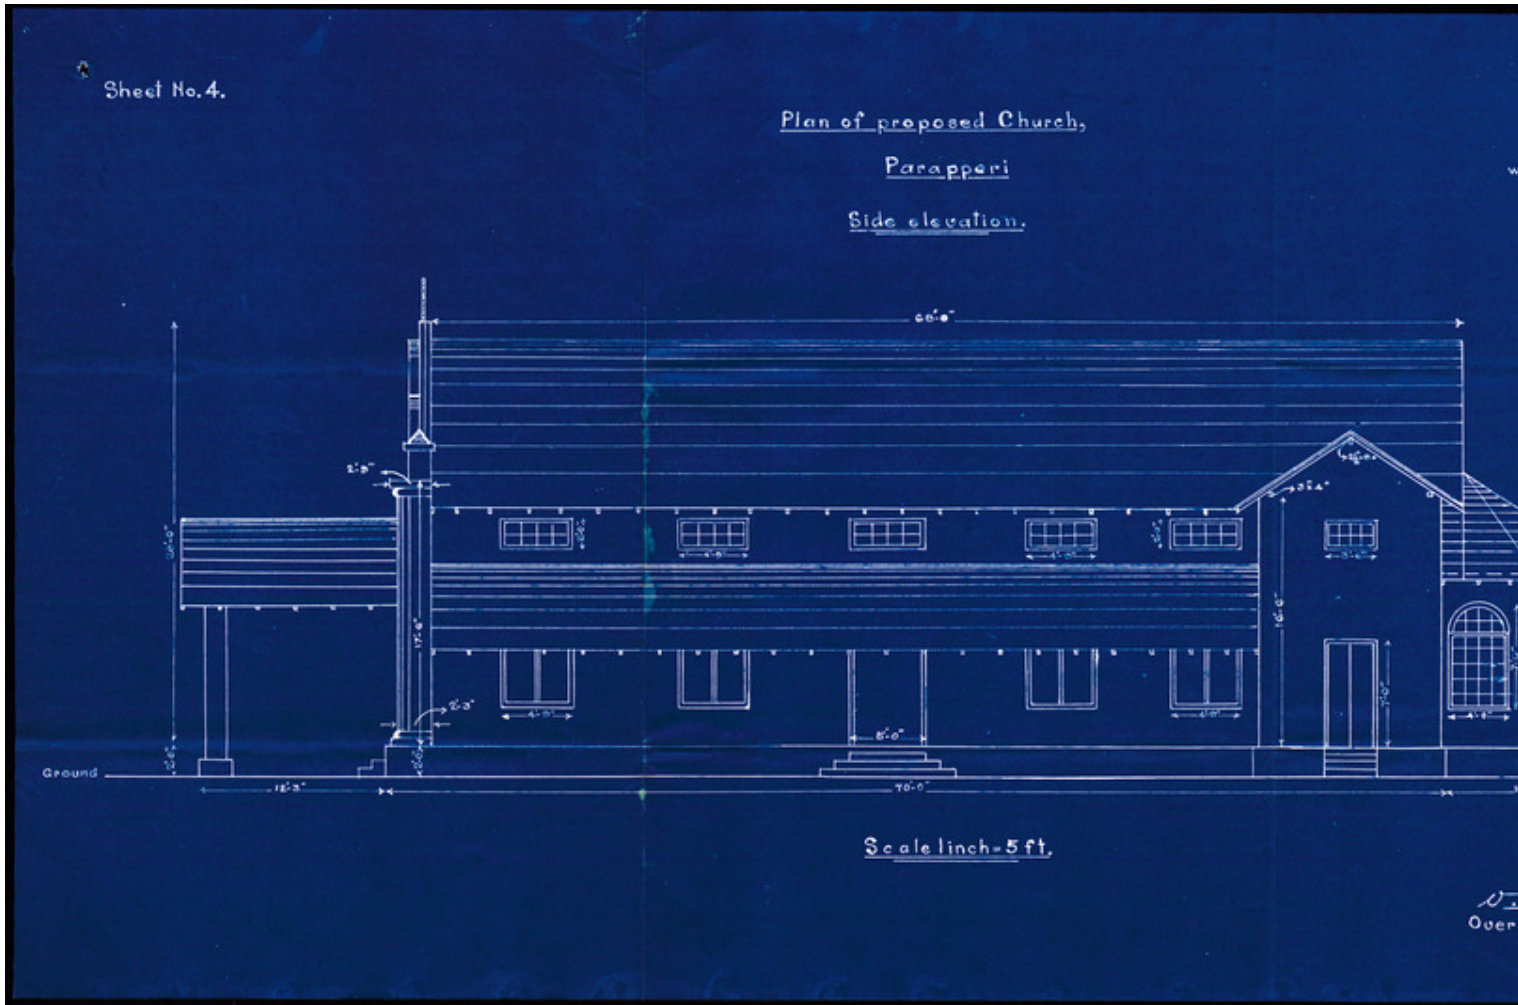

Basel Mission Archives

"Plan of proposed Church, Parapperi. Side elevation. Sheet No. 4. "

Title: "Plan of proposed Church, Parapperi. Side elevation. Sheet No. 4. "

Alternate title: Plan of proposed Church, Parapperi. Side elevation. Sheet No. 4.

Ref. number: C-31.2,6#02

Date: Proper date: 1935

Subject: [Geography]: Indien
[Geography]: Parrapperi
[Archives catalogue]: Maps and plans: C - India: C-31: C-31.2: C-31.2,6

Type: Map

Format: [Format]: 33cm x 60cm
[Condition]: /
[Detail]: Haus
[Material]: Papier
[Scale unit]: Feet
[Relevance]: /