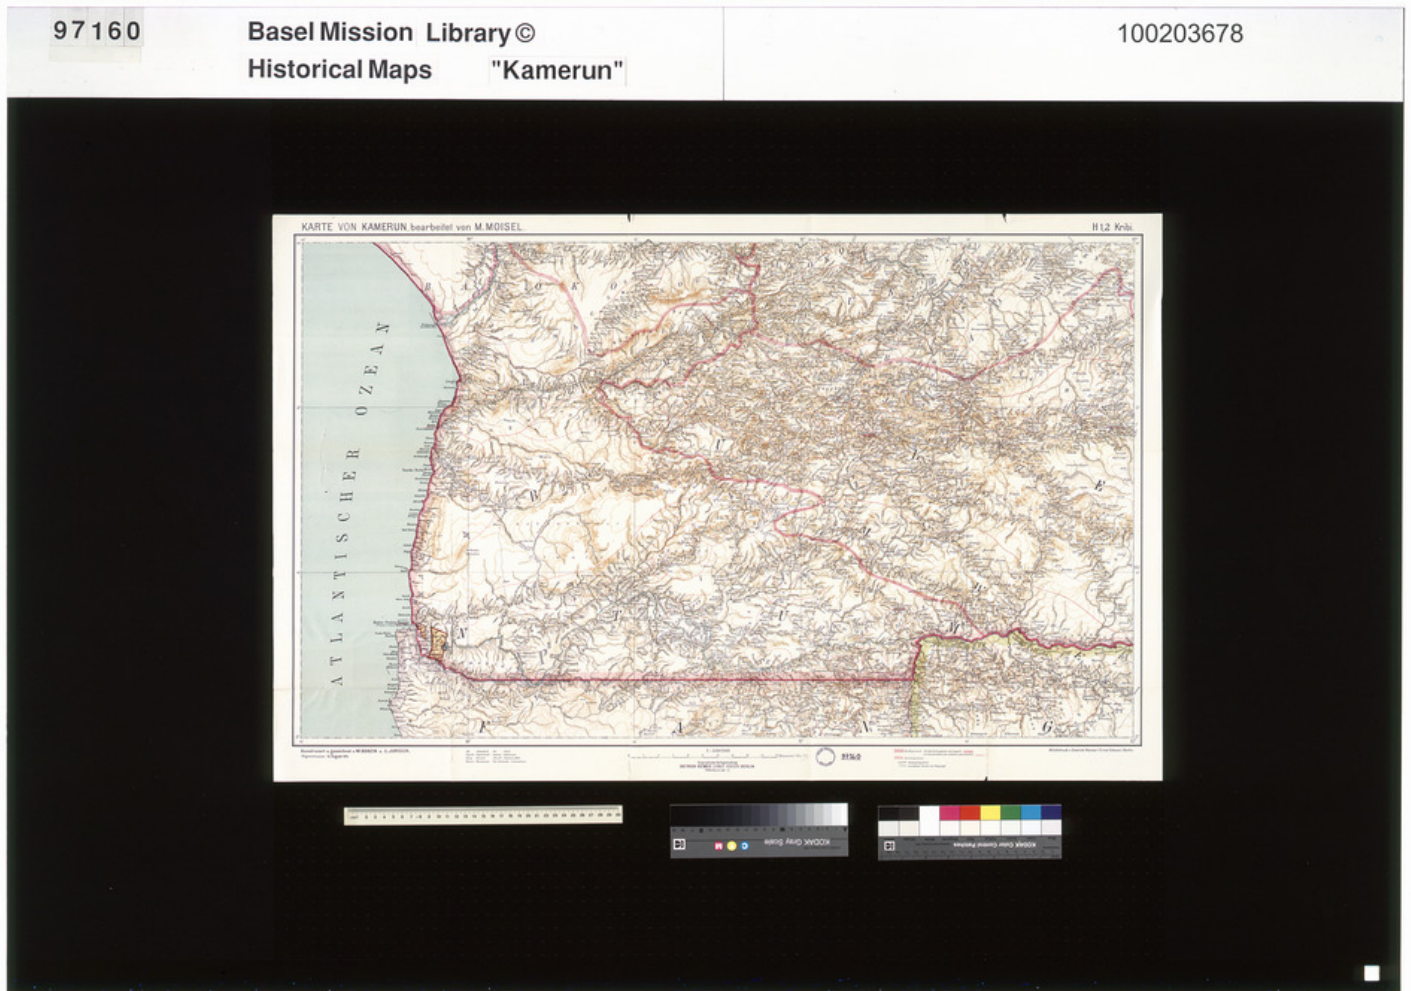

Basel Mission Archives

"Karte von Kamerun, bearbeitet von M. Moisel. H 1,2. Kribi. "

Title: "Karte von Kamerun, bearbeitet von M. Moisel. H 1,2. Kribi. "

Alternate title: Map of Cameroon, edited by M. Moisel. H 1,2. Kribi

Ref. number: 97160

Date: Proper date: 1911

Description: Kommentar e: Detailed printed map in colour. Section of Cameroon. (1990s macrofiche)

Subject: [Geography]: Africa {continent}: Cameroon {modern state}: Kamerun
[Geography]: Kribi
[Archives catalogue]: Maps and plans: 90000er

Type: Map

Format: [Format]: 64cm x 99cm
[Scale]: 300000
[Condition]: -

Basel Mission Archives

[Detail]: Region
[Material]: Papier
[Scale unit]: Kilometer
[Relevance]: /

Ordering: Please contact us by email info@bmarchives.org